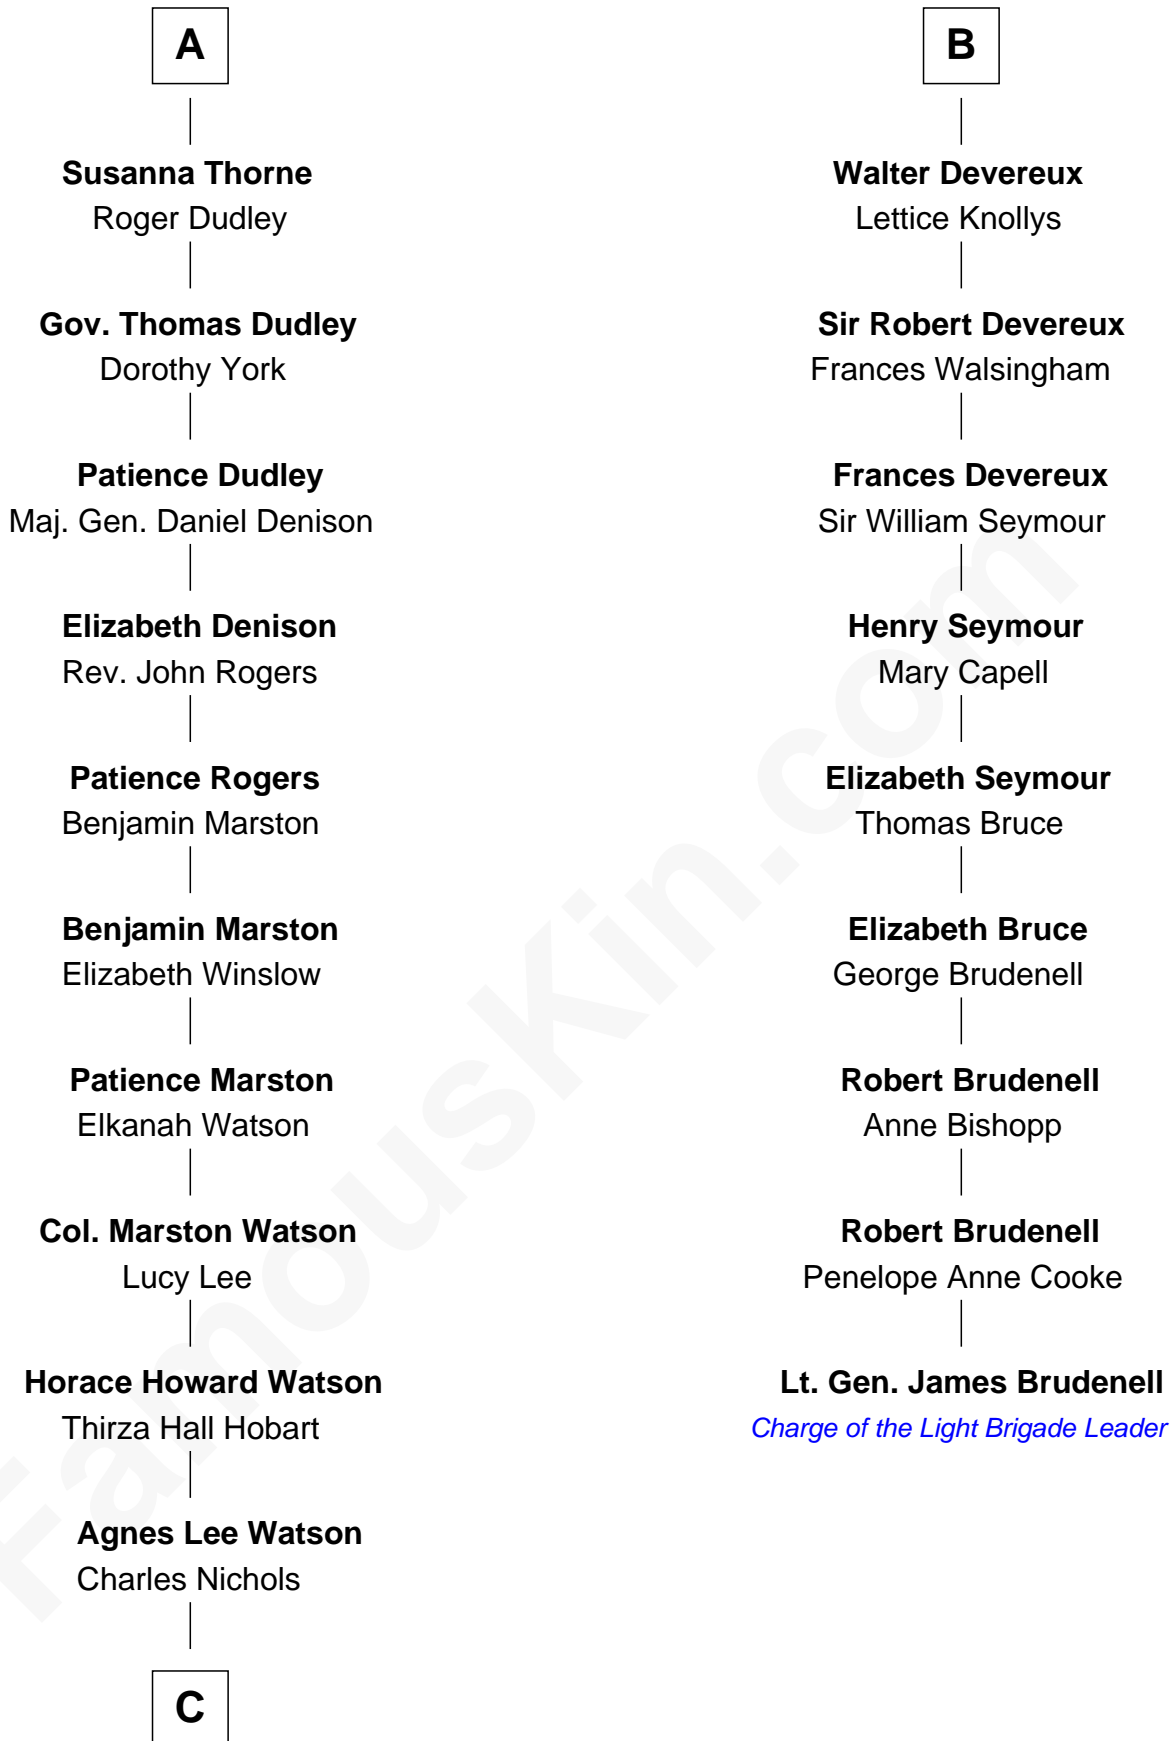

FamousKin.com

Relationship Chart of

John Cena

Movie Actor and WWE Pro Wrestler

15th cousin 6 times removed of

Lt. Gen. James Brudenell

Leader of the "Charge of the Light Brigade"

C