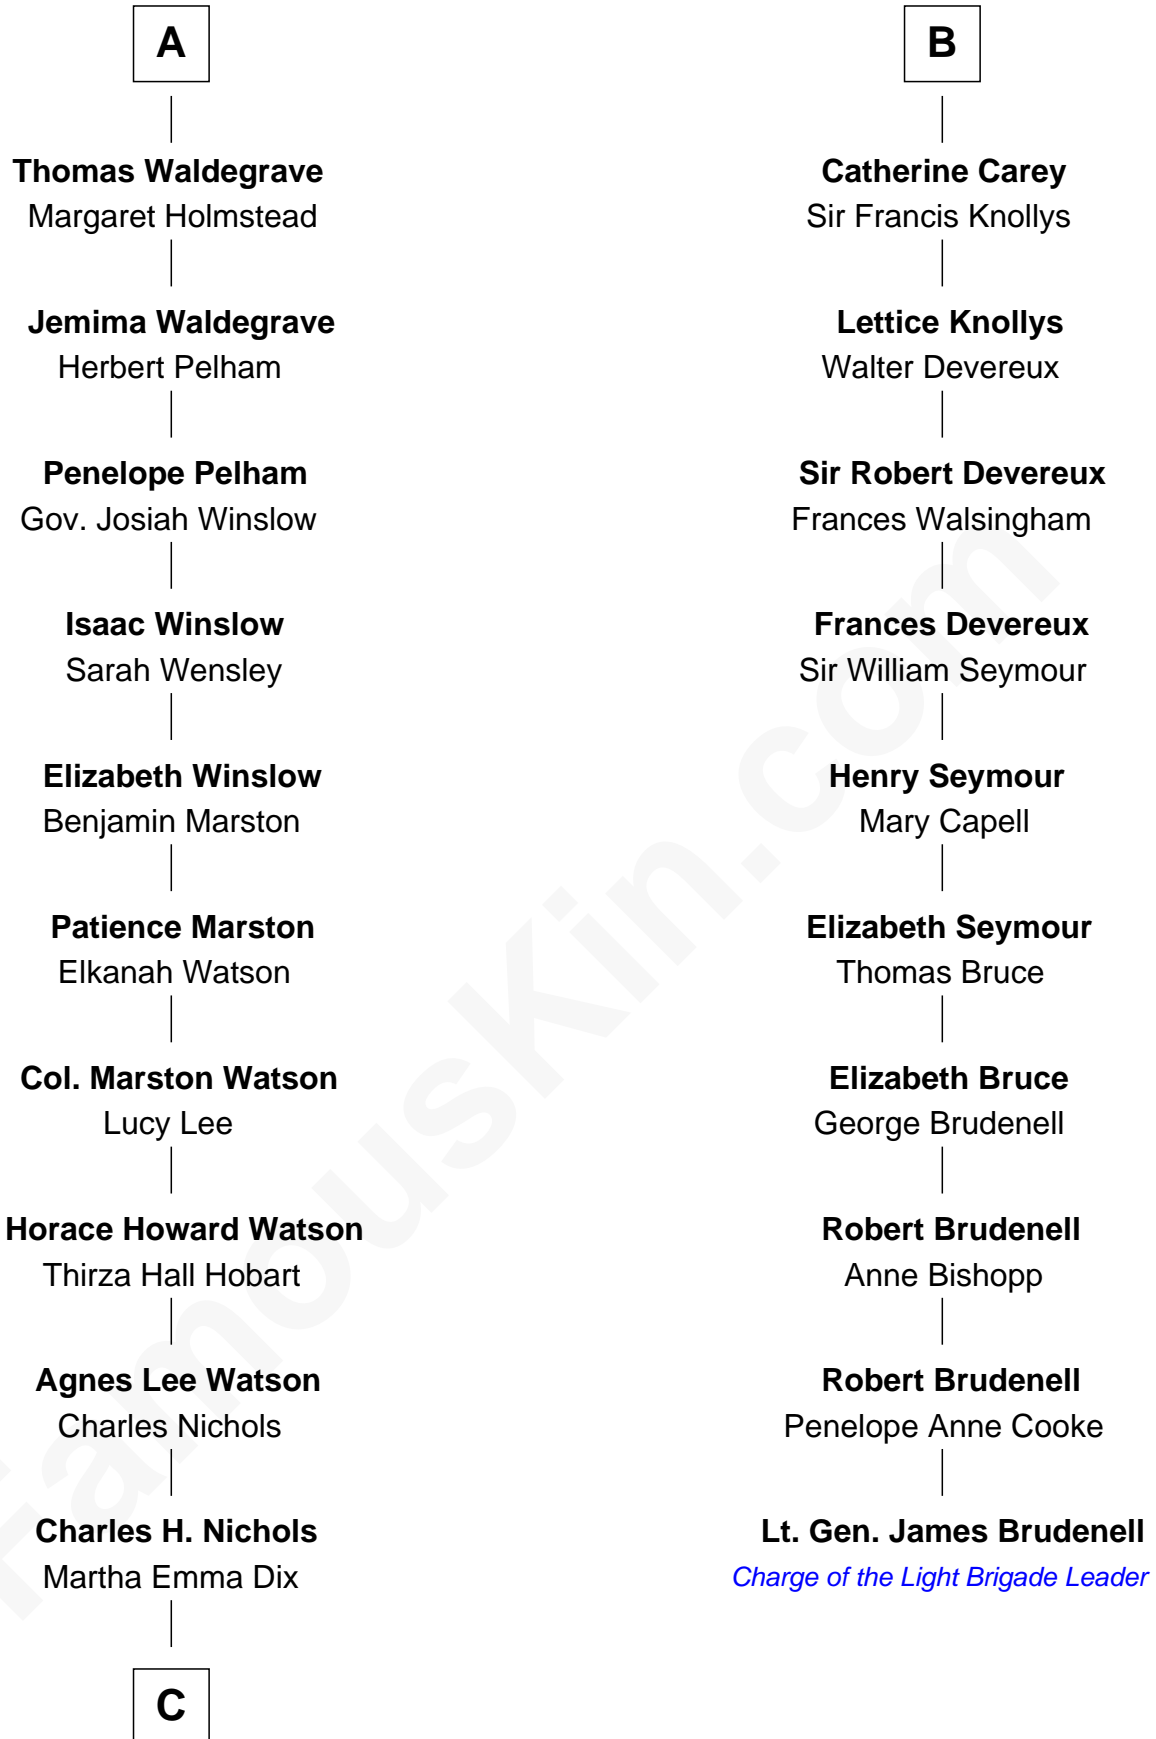

FamousKin.com

Relationship Chart of

John Cena

Movie Actor and WWE Pro Wrestler

16th cousin 4 times removed of

Lt. Gen. James Brudenell

Leader of the "Charge of the Light Brigade"

C