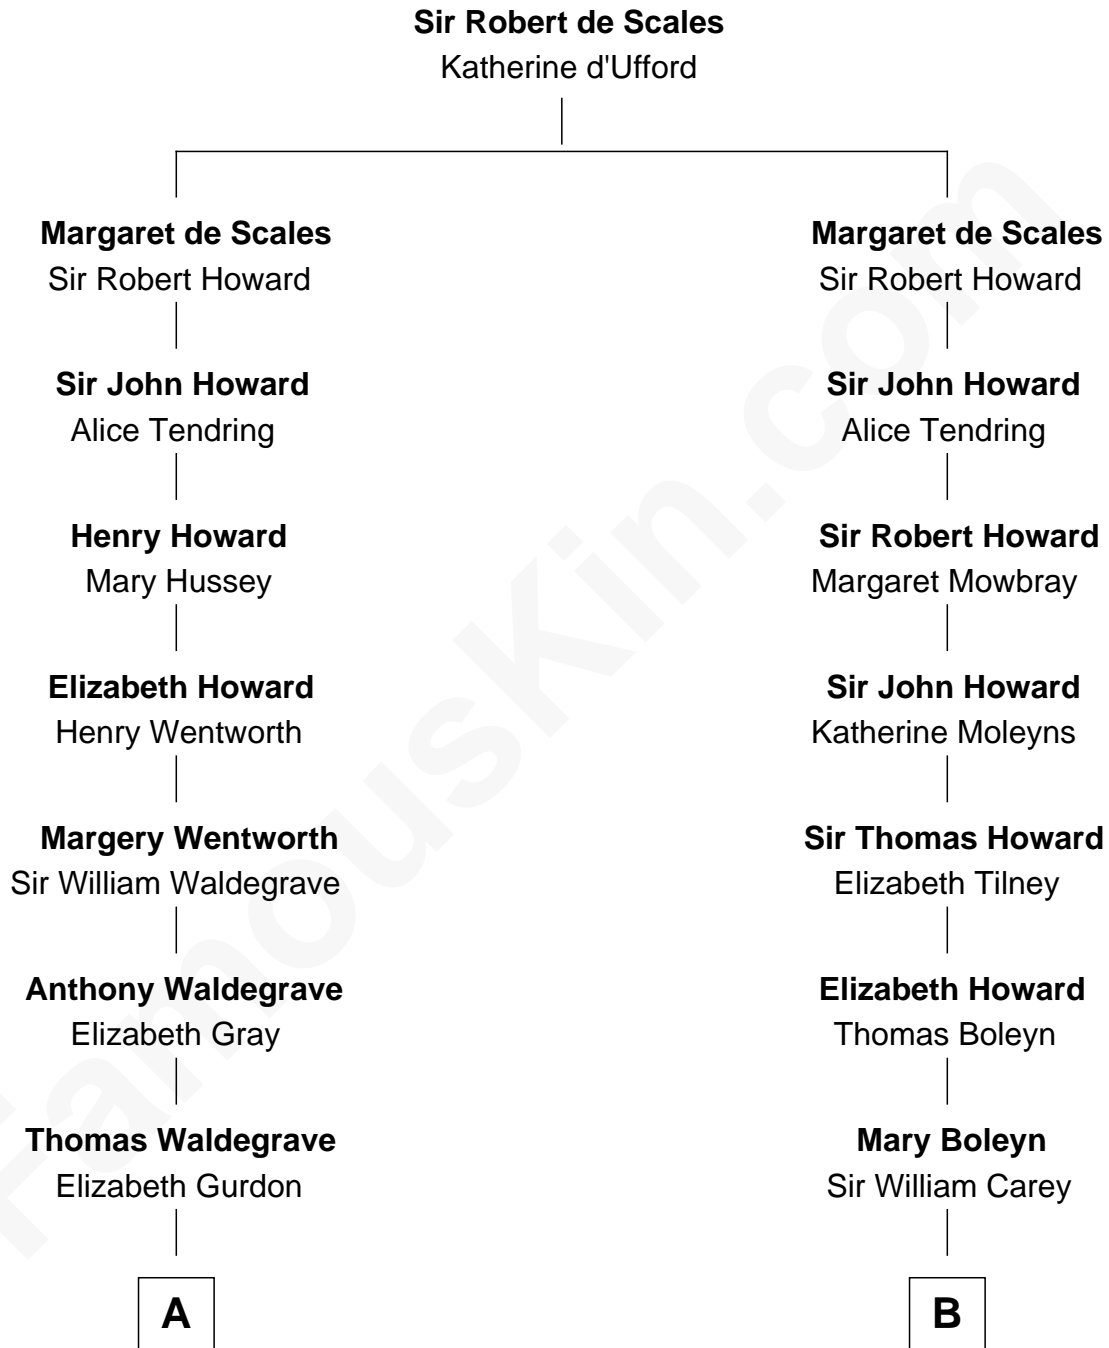

FamousKin.com

Relationship Chart of

John Cena

Movie Actor and WWE Pro Wrestler

16th cousin 4 times removed of

Lt. Gen. James Brudenell

Leader of the "Charge of the Light Brigade"

C