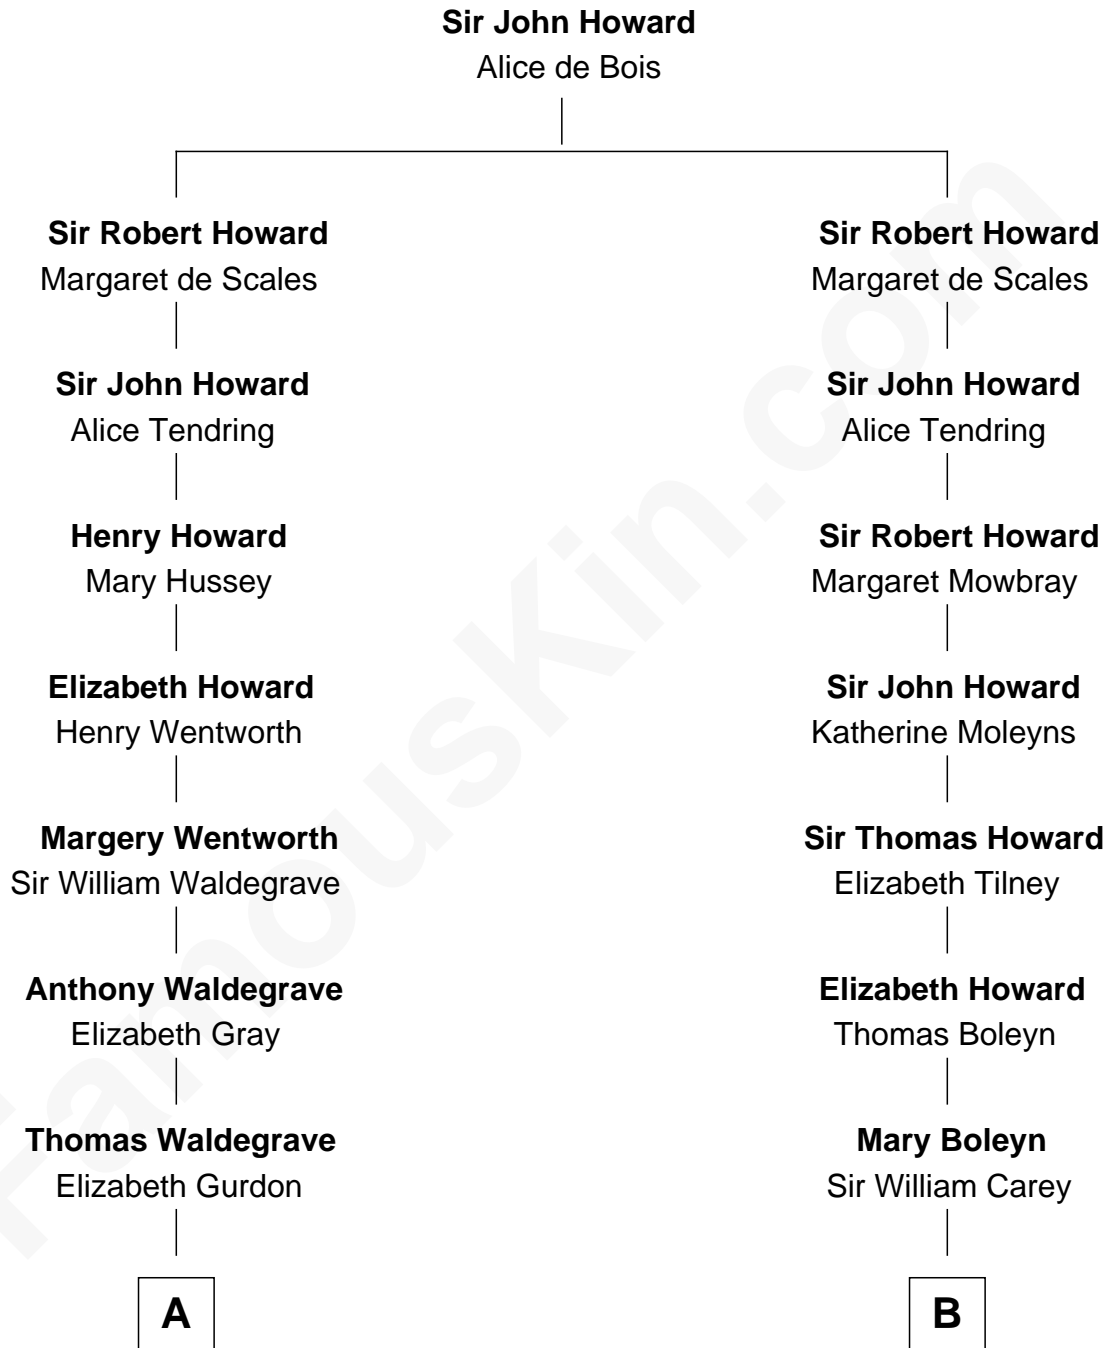

FamousKin.com

Relationship Chart of

John Cena

Movie Actor and WWE Pro Wrestler

16th cousin 4 times removed of

Lt. Gen. James Brudenell

Leader of the "Charge of the Light Brigade"

C