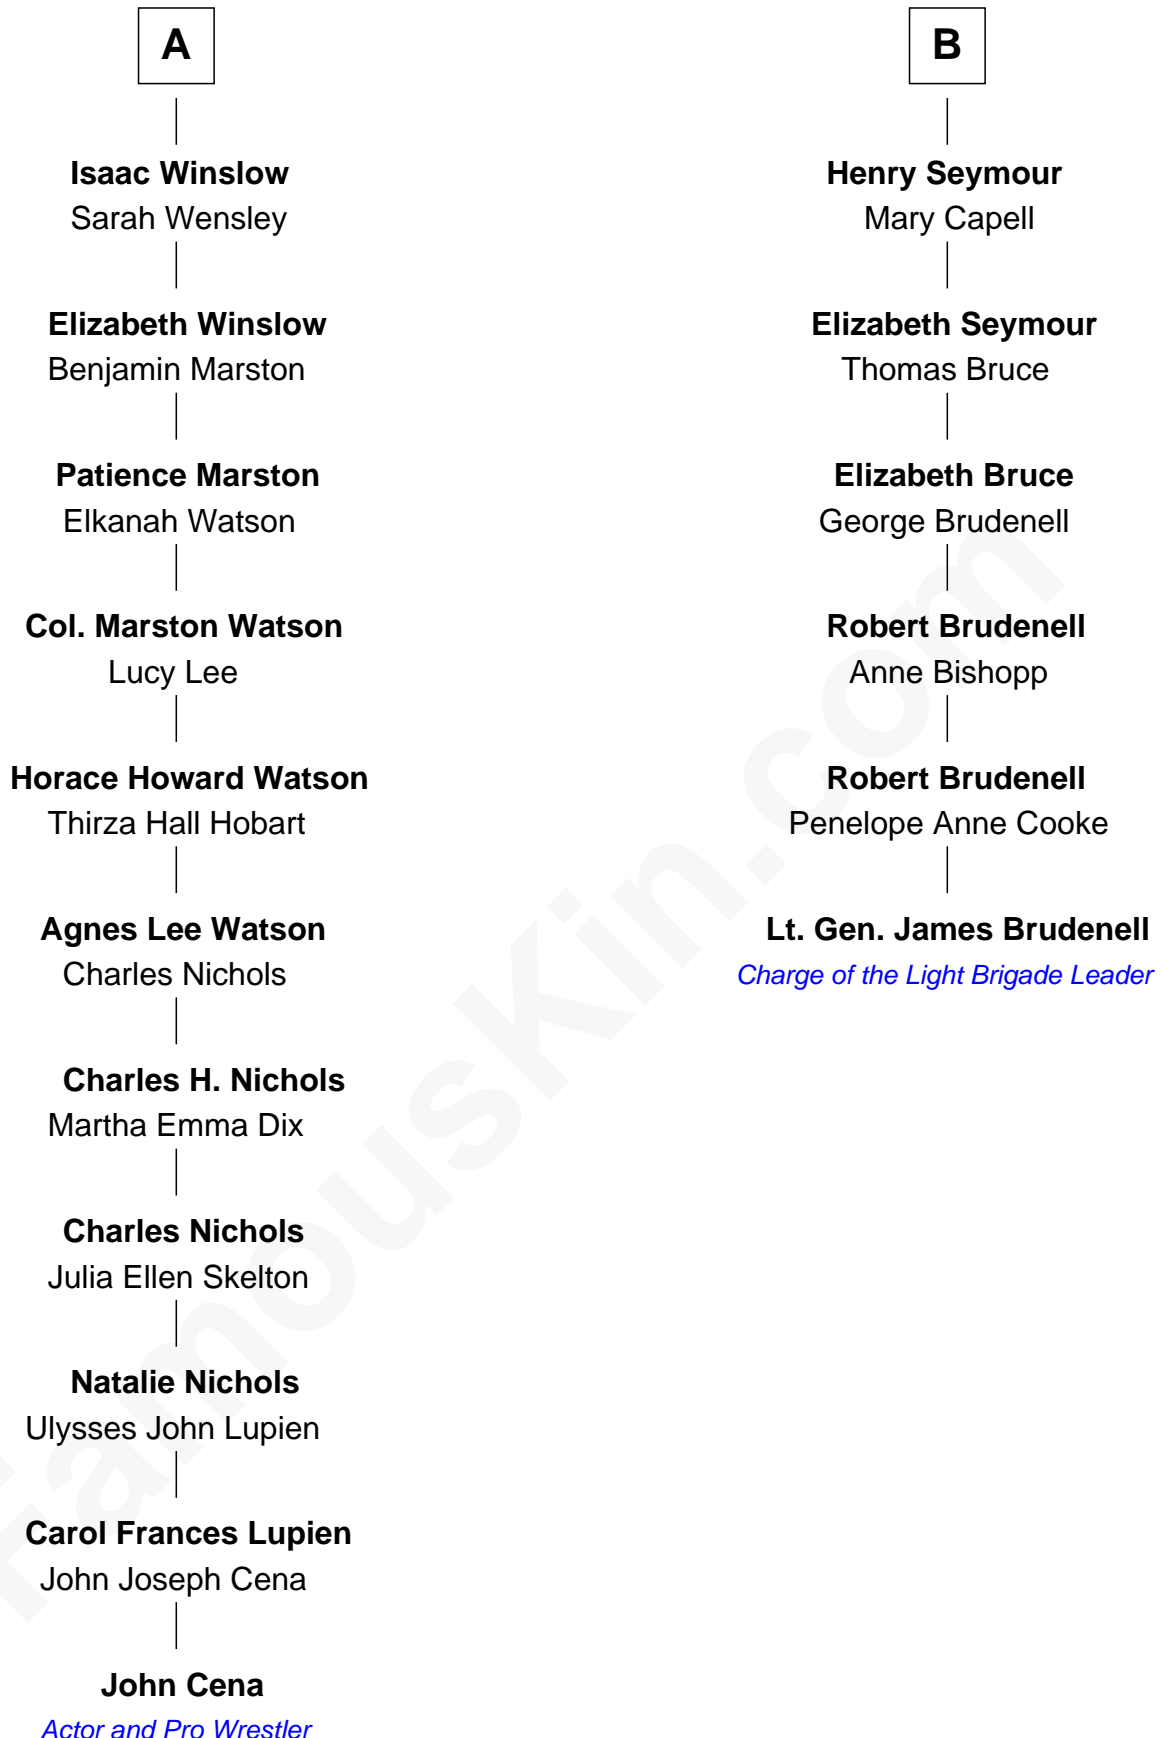

FamousKin.com

Relationship Chart of

John Cena

Movie Actor and WWE Pro Wrestler

12th cousin 5 times removed of

Lt. Gen. James Brudenell

Leader of the "Charge of the Light Brigade"

John Cena photo by [Edward Joseph Hersom II](#)