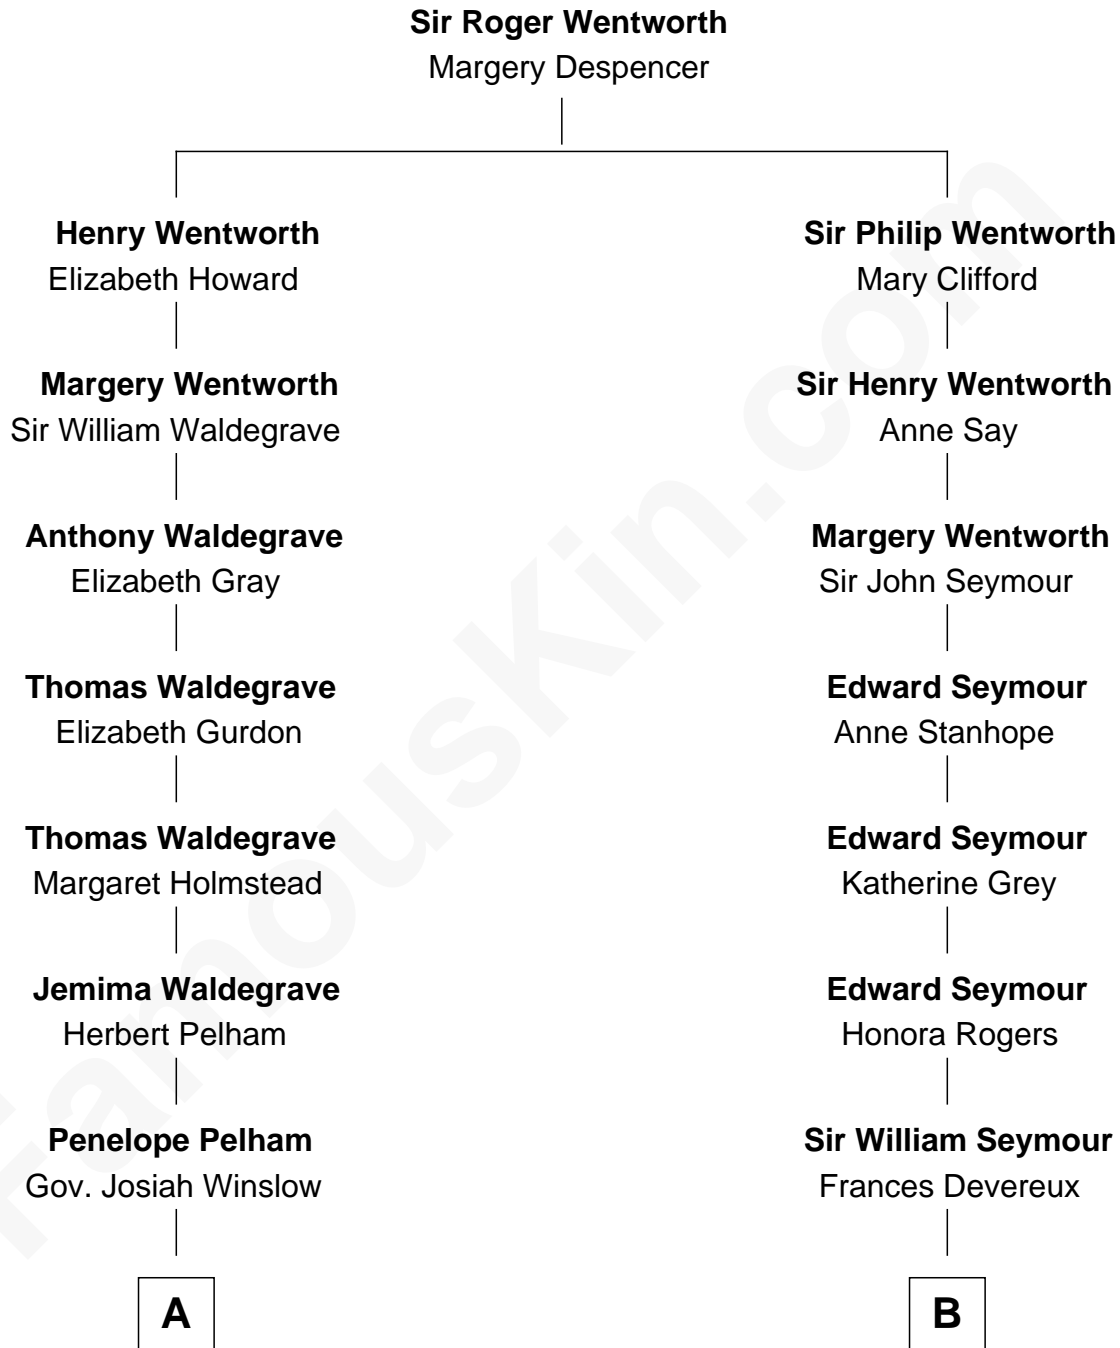

FamousKin.com

Relationship Chart of

John Cena

Movie Actor and WWE Pro Wrestler

12th cousin 5 times removed of

Lt. Gen. James Brudenell

Leader of the "Charge of the Light Brigade"

John Cena photo by [Edward Joseph Hersom II](#)