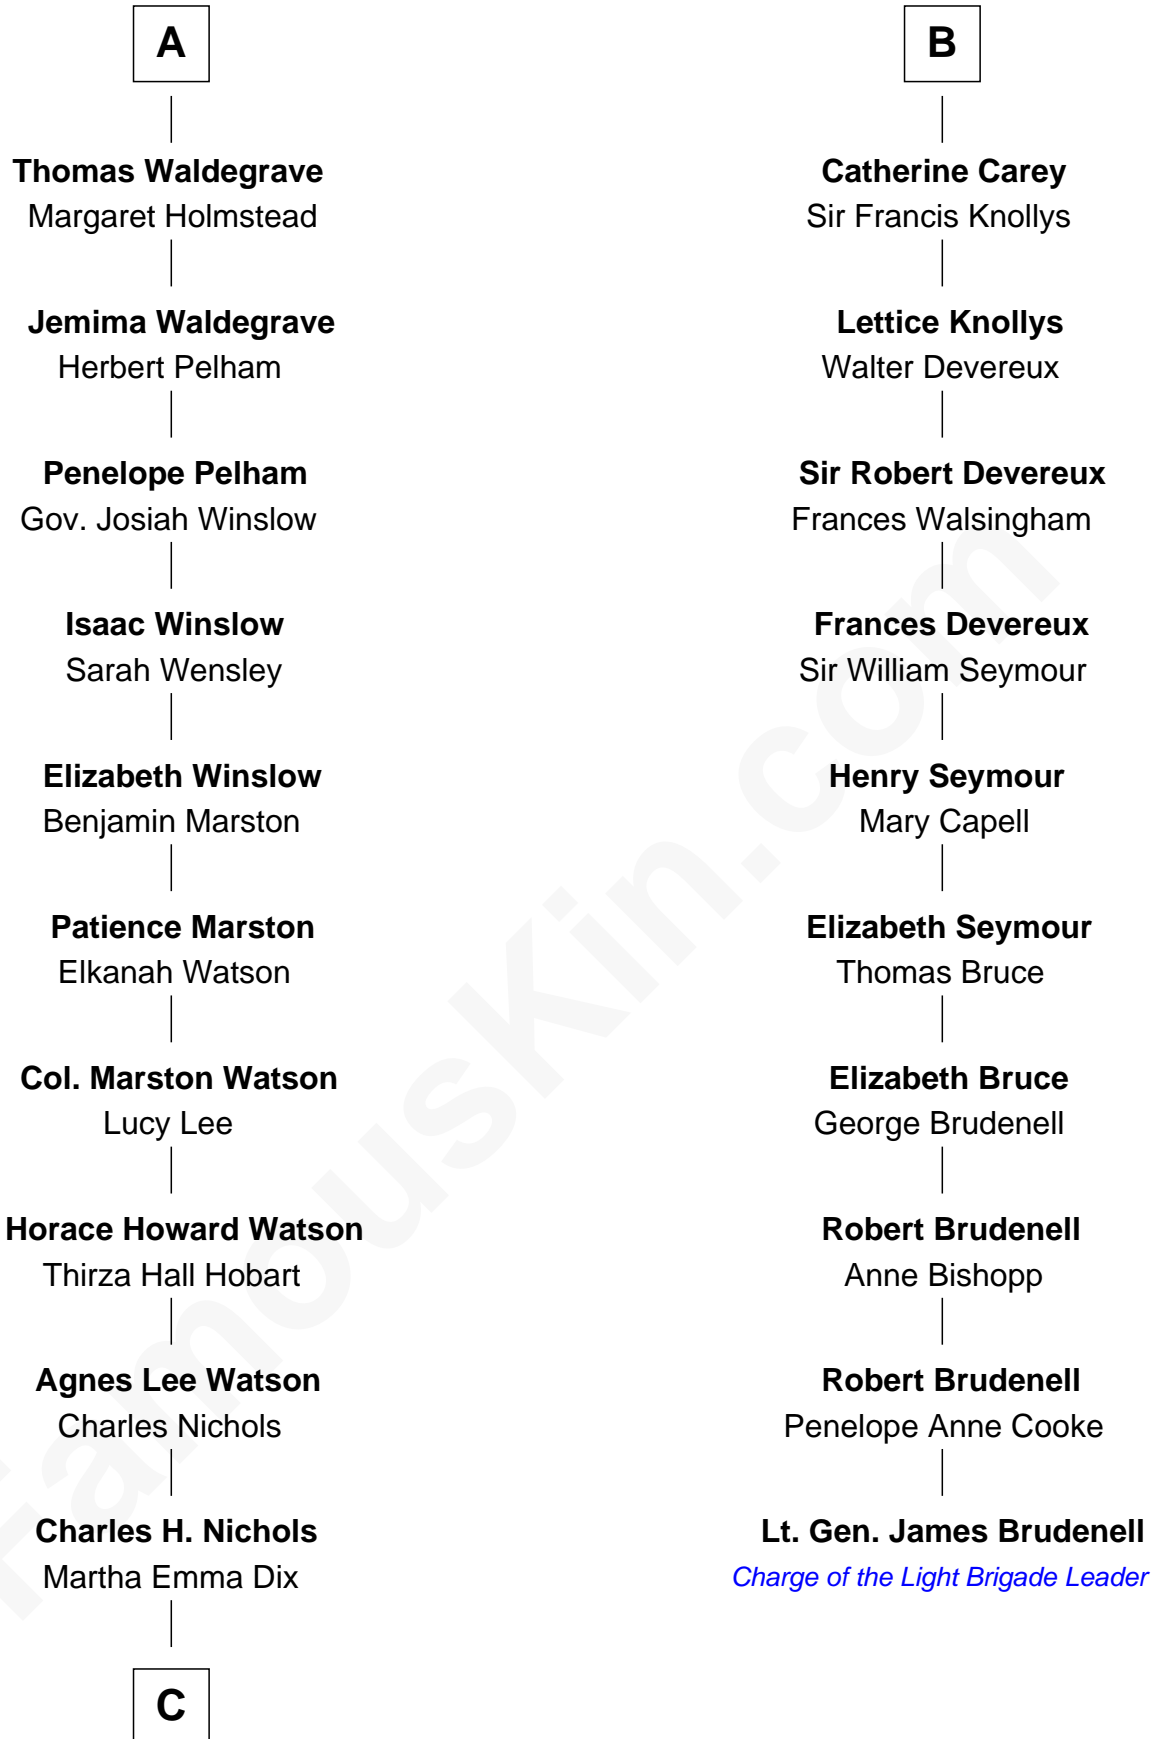

FamousKin.com

Relationship Chart of

John Cena

Movie Actor and WWE Pro Wrestler

16th cousin 4 times removed of

Lt. Gen. James Brudenell

Leader of the "Charge of the Light Brigade"

William Mylde

C

—
Charles Nichols
Julia Ellen Skelton

—
Natalie Nichols
Ulysses John Lupien

—
Carol Frances Lupien
John Joseph Cena

—
John Cena
Actor and Pro Wrestler

FamousKin.com