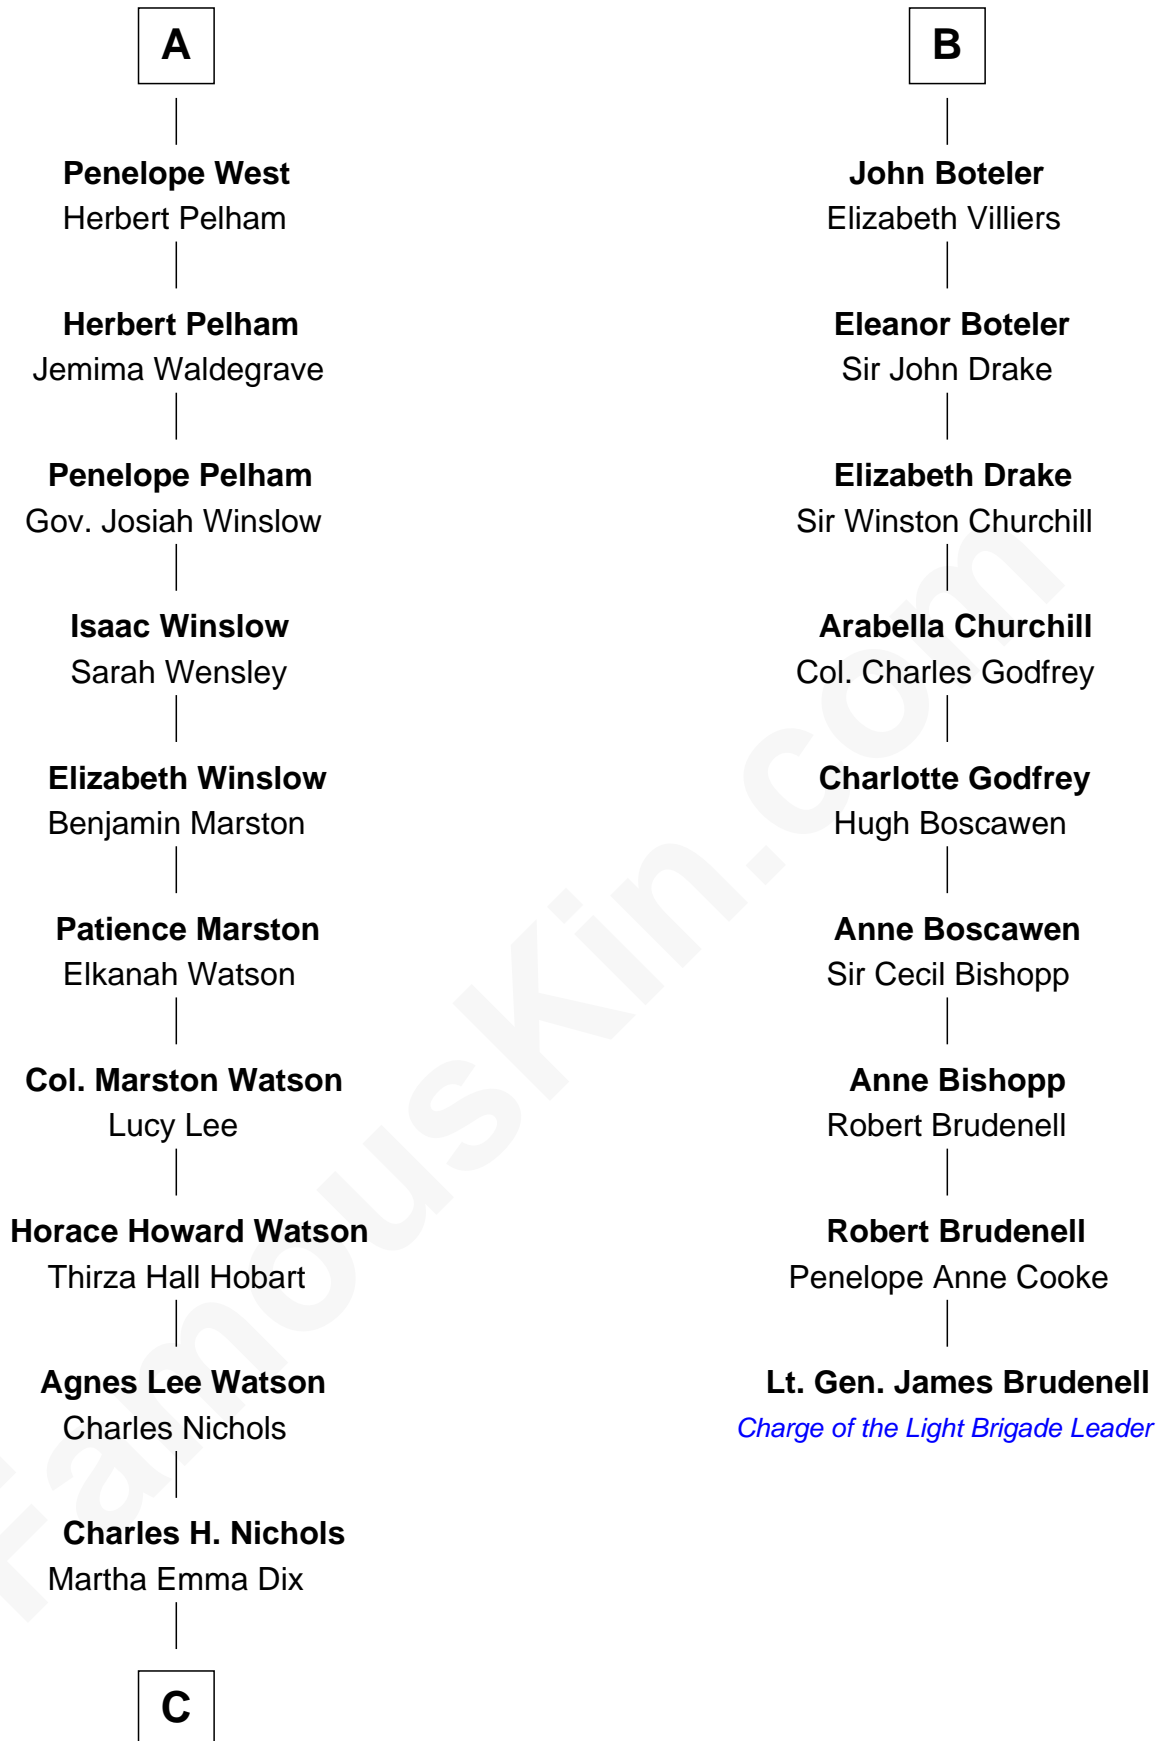

FamousKin.com

Relationship Chart of

John Cena

Movie Actor and WWE Pro Wrestler

15th cousin 5 times removed of

Lt. Gen. James Brudenell

Leader of the "Charge of the Light Brigade"

C

—
Charles Nichols
Julia Ellen Skelton

—
Natalie Nichols
Ulysses John Lupien

—
Carol Frances Lupien
John Joseph Cena

—
John Cena
Actor and Pro Wrestler

FamousKin.com