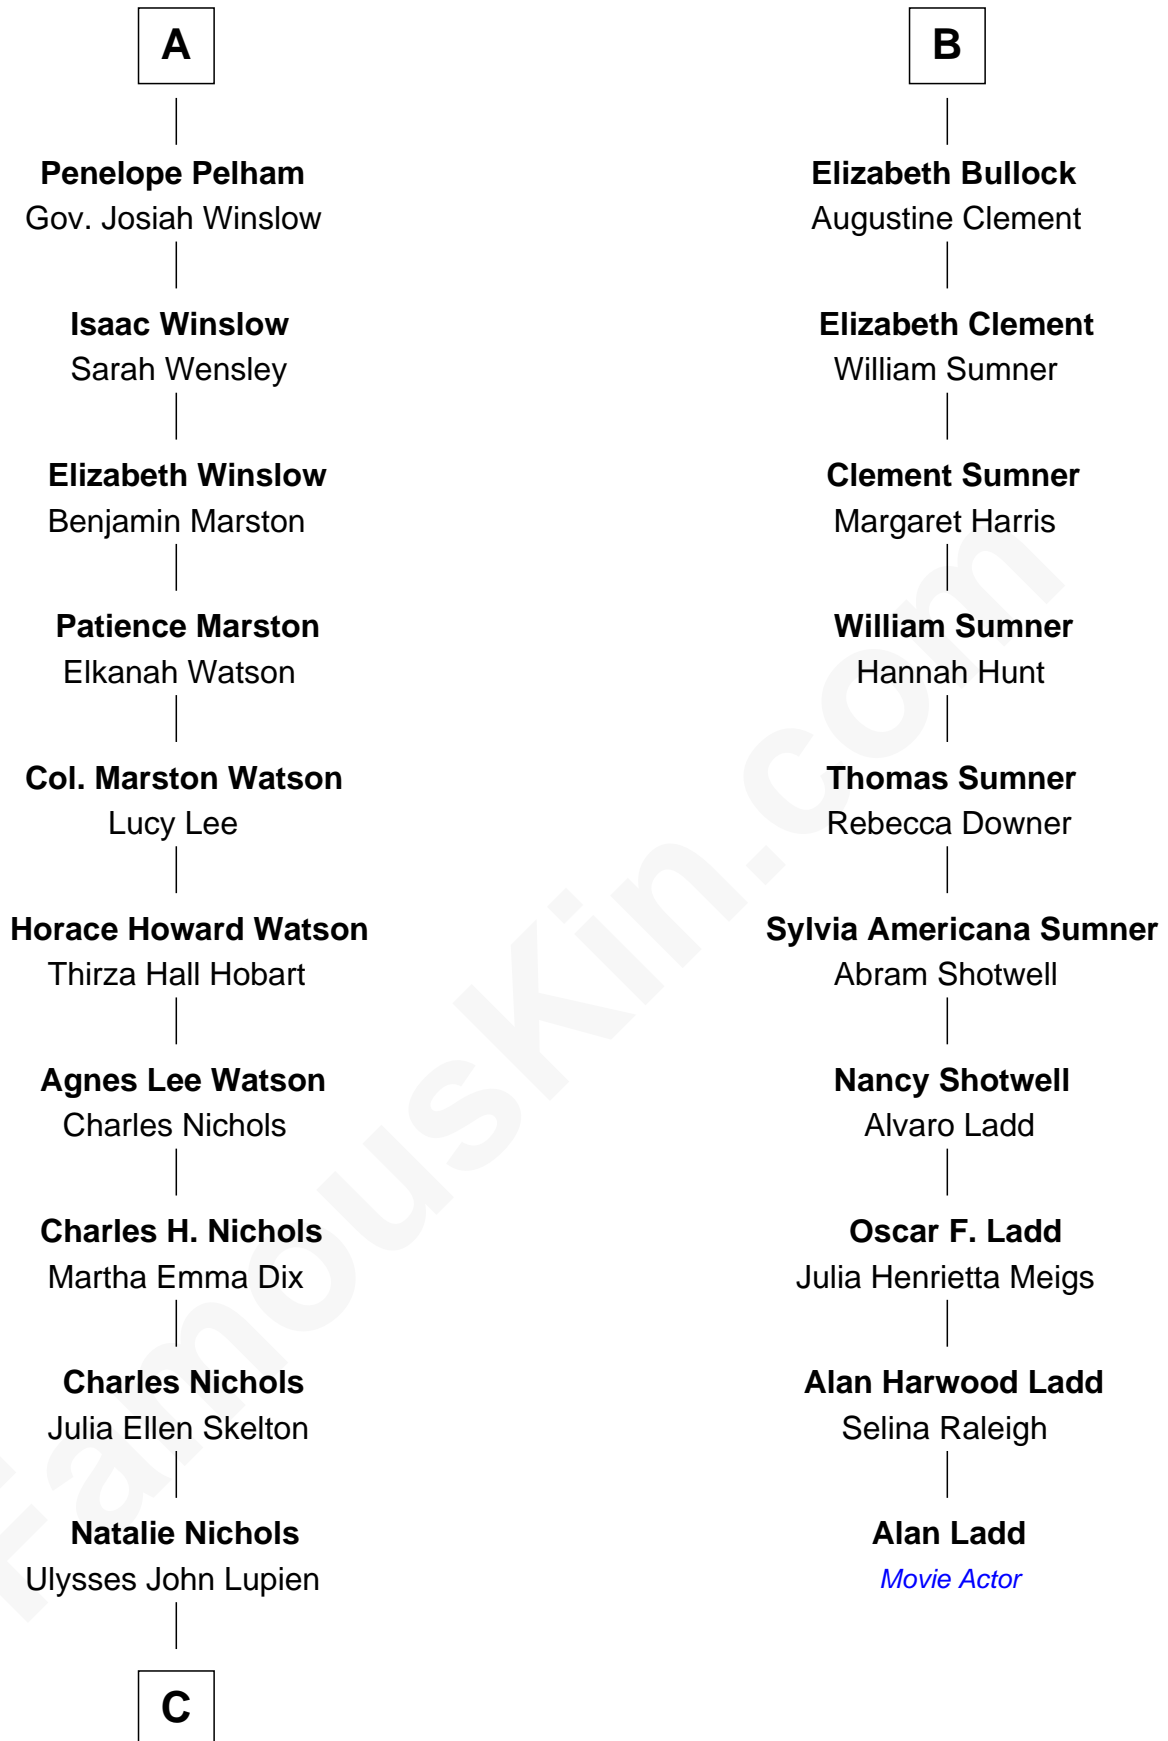

## Relationship Chart of

### Sir John Howard

*with wife*  
*Alice Tendring*

*with wife*  
*Margaret de Plaiz*

**Henry Howard**  
Mary Hussey

**Elizabeth Howard**  
Henry Wentworth

**Margery Wentworth**  
Sir William Waldegrave

**Anthony Waldegrave**  
Elizabeth Gray

**Thomas Waldegrave**  
Elizabeth Gurdon

**Thomas Waldegrave**  
Margaret Holmstead

**Jemima Waldegrave**  
Herbert Pelham

**Sir John Howard**  
Joan Walton

**Elizabeth Howard**  
Sir John de Vere

**Joan de Vere**  
Sir William Norreys

**Margaret Norreys**  
Gilbert Bullock

**Thomas Bullock**  
Alice Kingsmill

**Richard Bullock**  
Alice Berrington

**William Bullock**

**A**

**B**

**C**

—  
**Carol Frances Lupien**