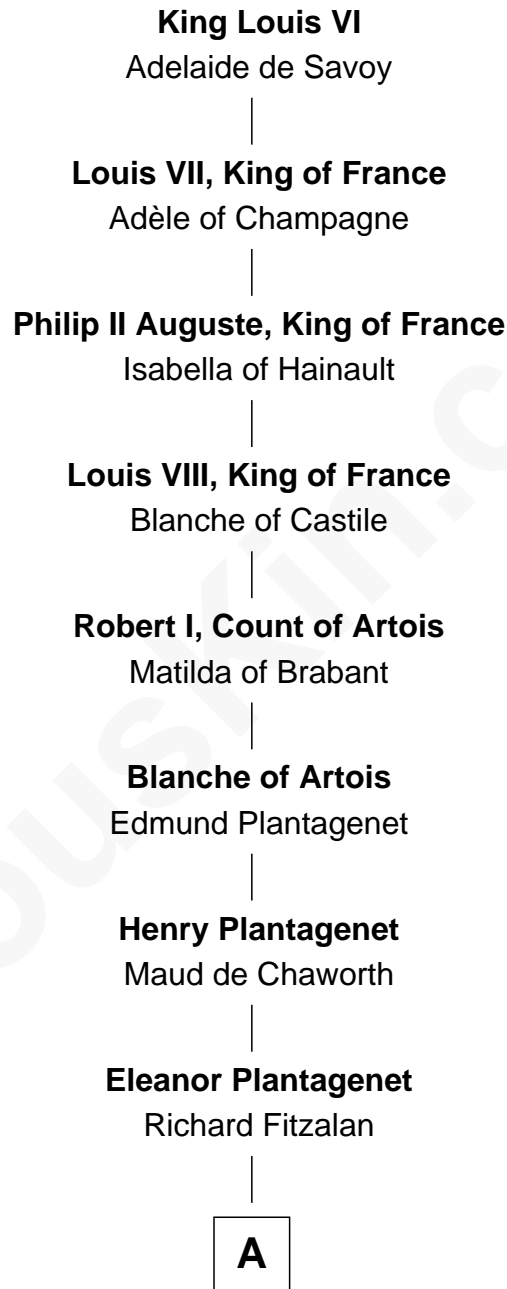

# FamousKin.com Relationship Chart of

**John Cena**

*Movie Actor and WWE Pro Wrestler*

**27th Great-grandson of**

**King Louis VI**

*King of France*

**A**

**Alice Fitzalan**

Sir Thomas de Holand

**Eleanor Holand**

Edward Cherleton

**Joyce Cherleton**

Sir John Tiptoft

**Joyce Tiptoft**

Sir Edmund Sutton

**Sir Edward Sutton**

Cecily Willoughby

**Sir John Sutton**

Cecily Grey

**Sir Henry Dudley**

----- Ashton

Probable

**Roger Dudley**

Susanna Thorne