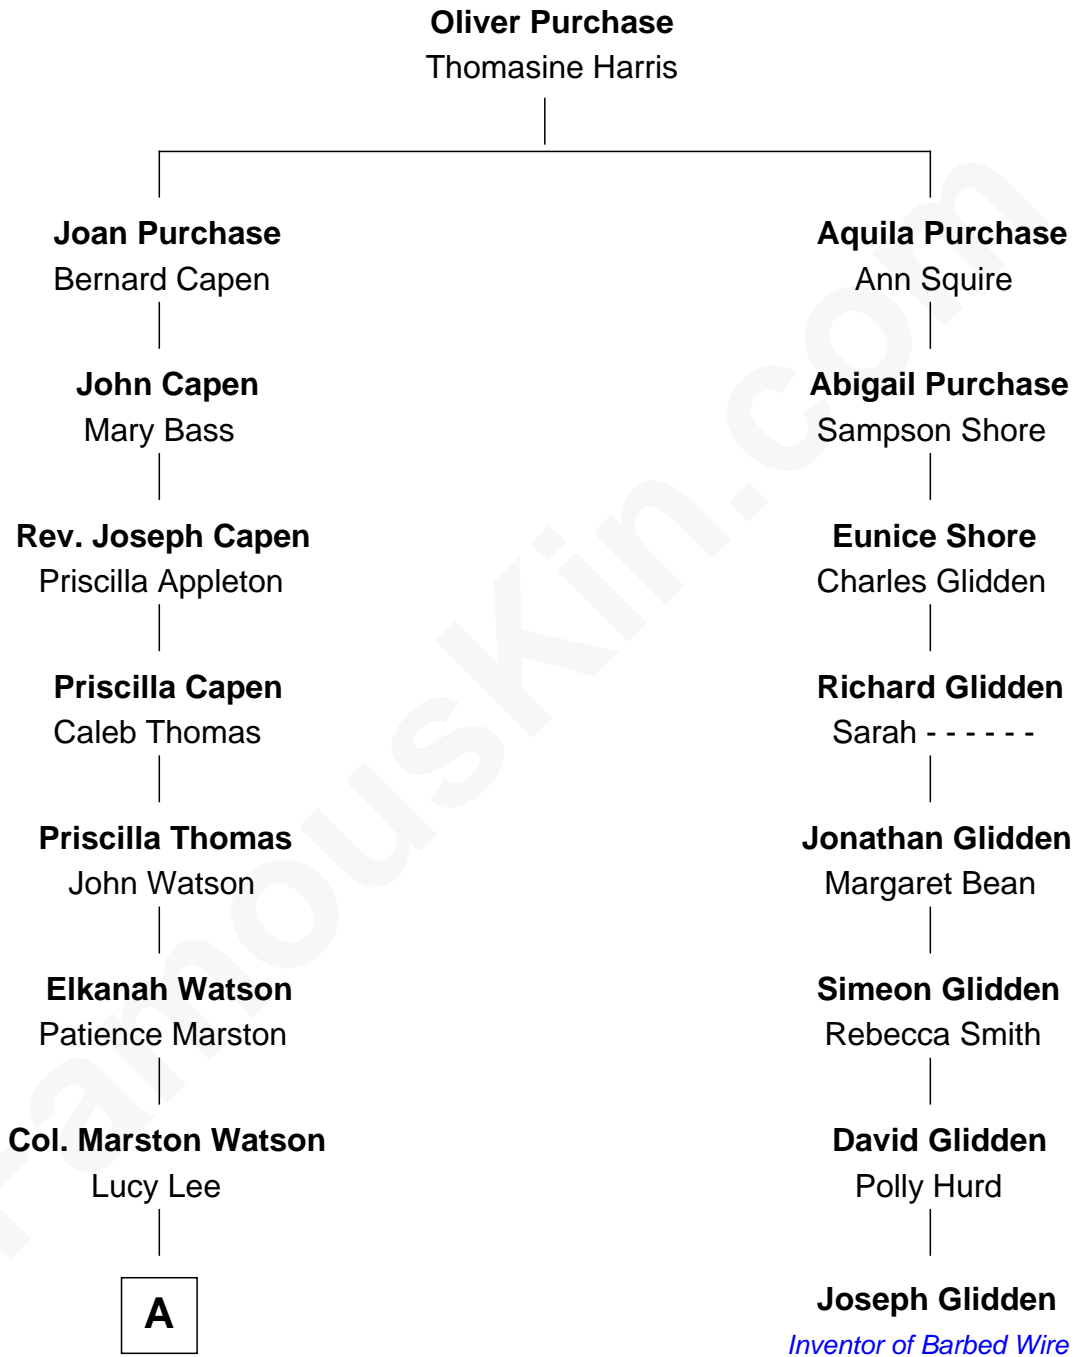

FamousKin.com

Relationship Chart of

John Cena

Movie Actor and WWE Pro Wrestler

7th cousin 6 times removed of

Joseph Glidden

Inventor of Barbed Wire

A

—
Horace Howard Watson

Thirza Hall Hobart

—
Agnes Lee Watson

Charles Nichols

—
Charles H. Nichols

Martha Emma Dix

—
Charles Nichols

Julia Ellen Skelton