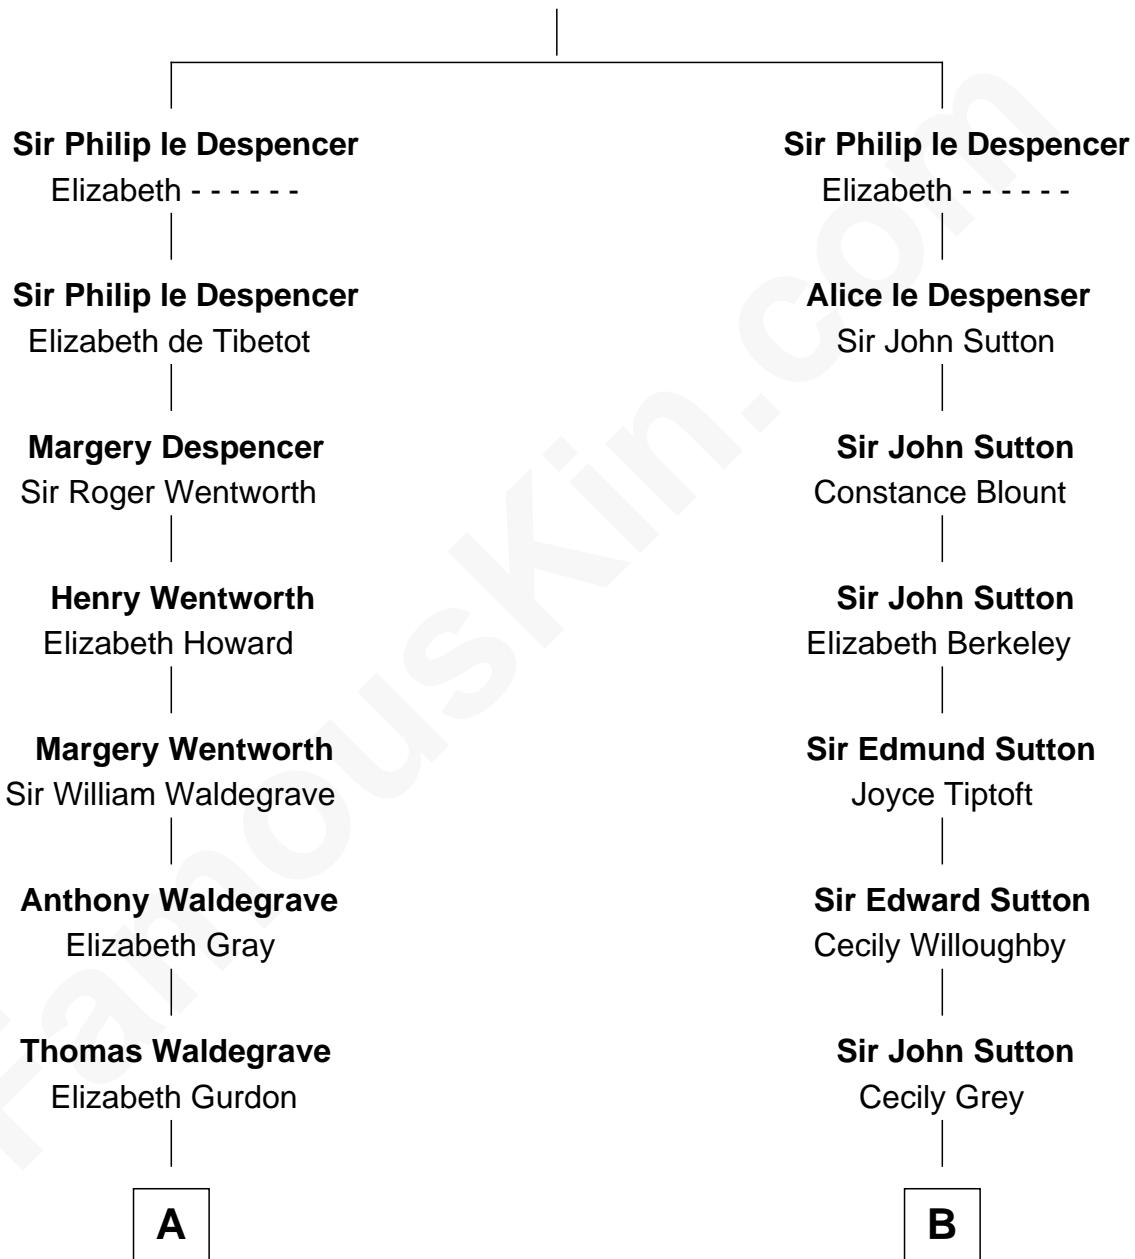

FamousKin.com Relationship Chart of

John Cena

Movie Actor and WWE Pro Wrestler

20th cousin of

George Hamilton

TV and Movie Actor

Sir Philip le Despencer

Joan de Cobham