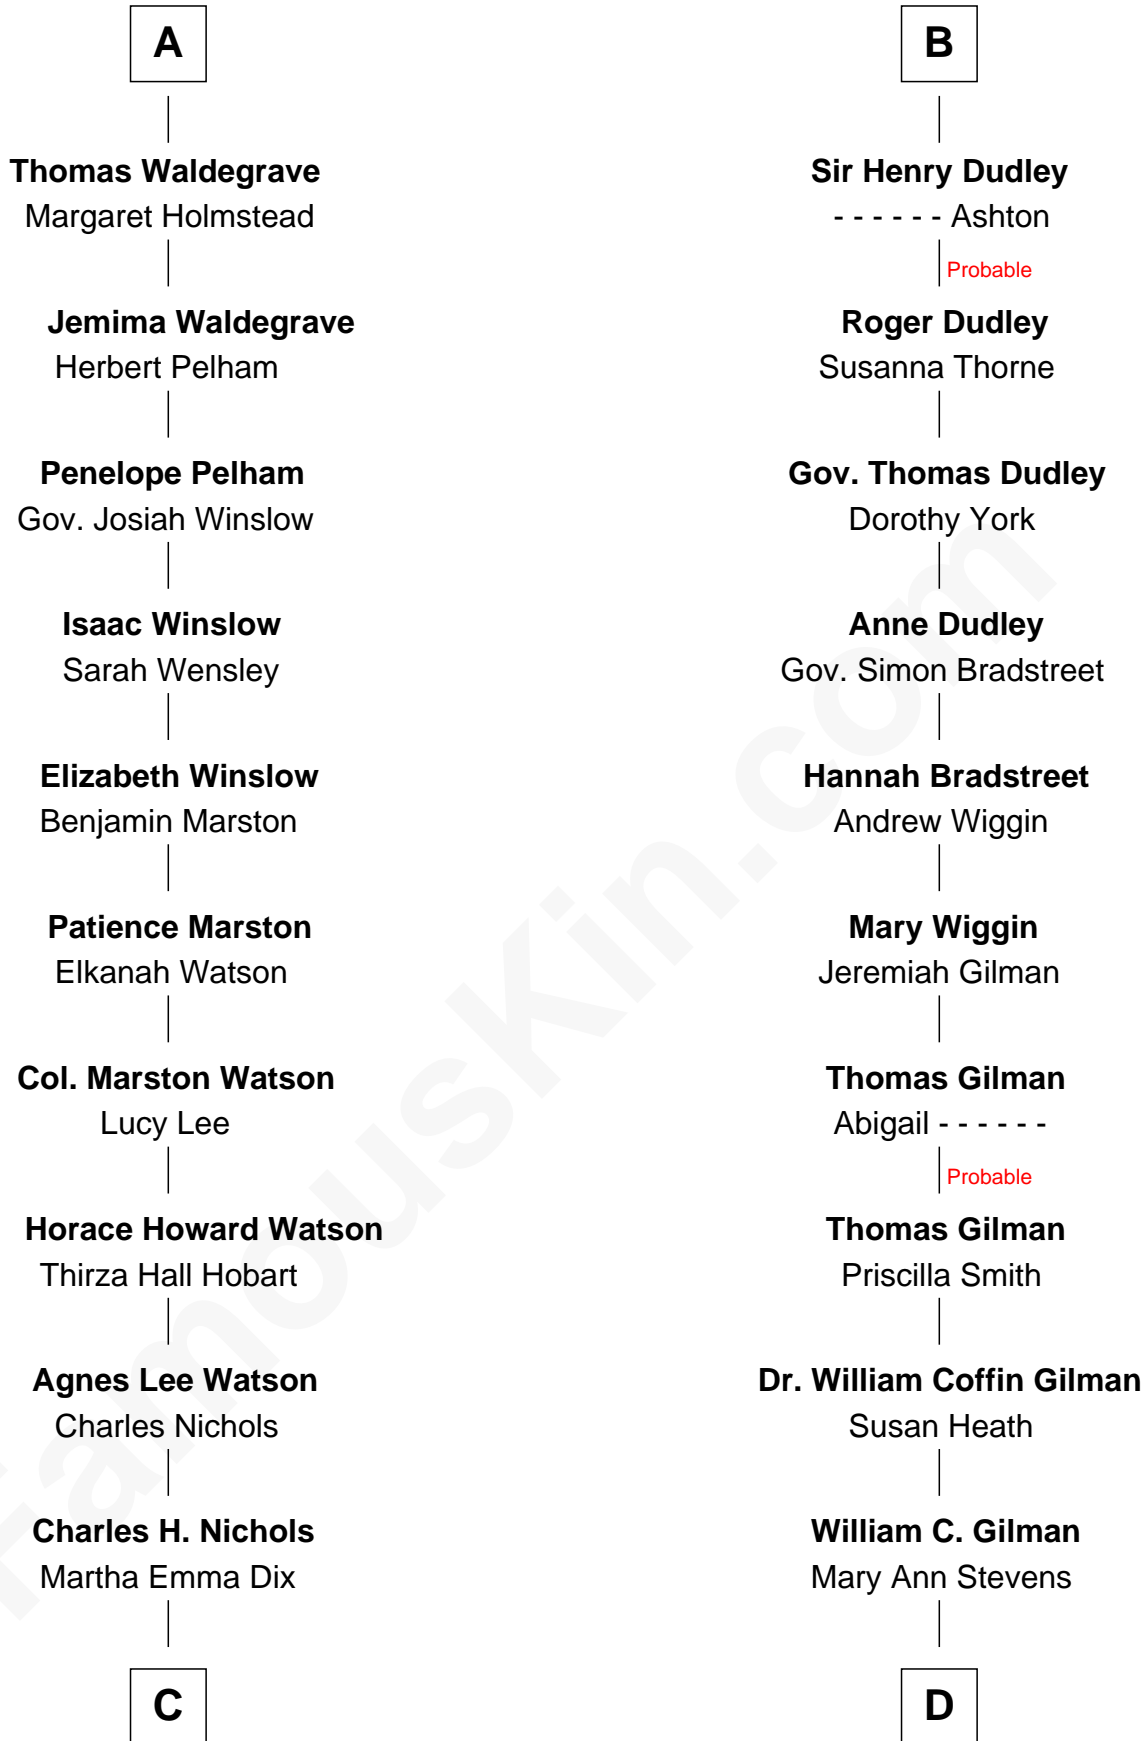

FamousKin.com Relationship Chart of

John Cena

Movie Actor and WWE Pro Wrestler

20th cousin of

George Hamilton

TV and Movie Actor

Sir Philip le Despencer

Joan de Cobham

C

Charles Nichols
Julia Ellen Skelton

Natalie Nichols
Ulysses John Lupien

Carol Frances Lupien
John Joseph Cena

John Cena
Actor and Pro Wrestler

D

George C. Gilman
Elizabeth Melissa Lane

Lillian C. Gilman
Harry Fuller Hamilton