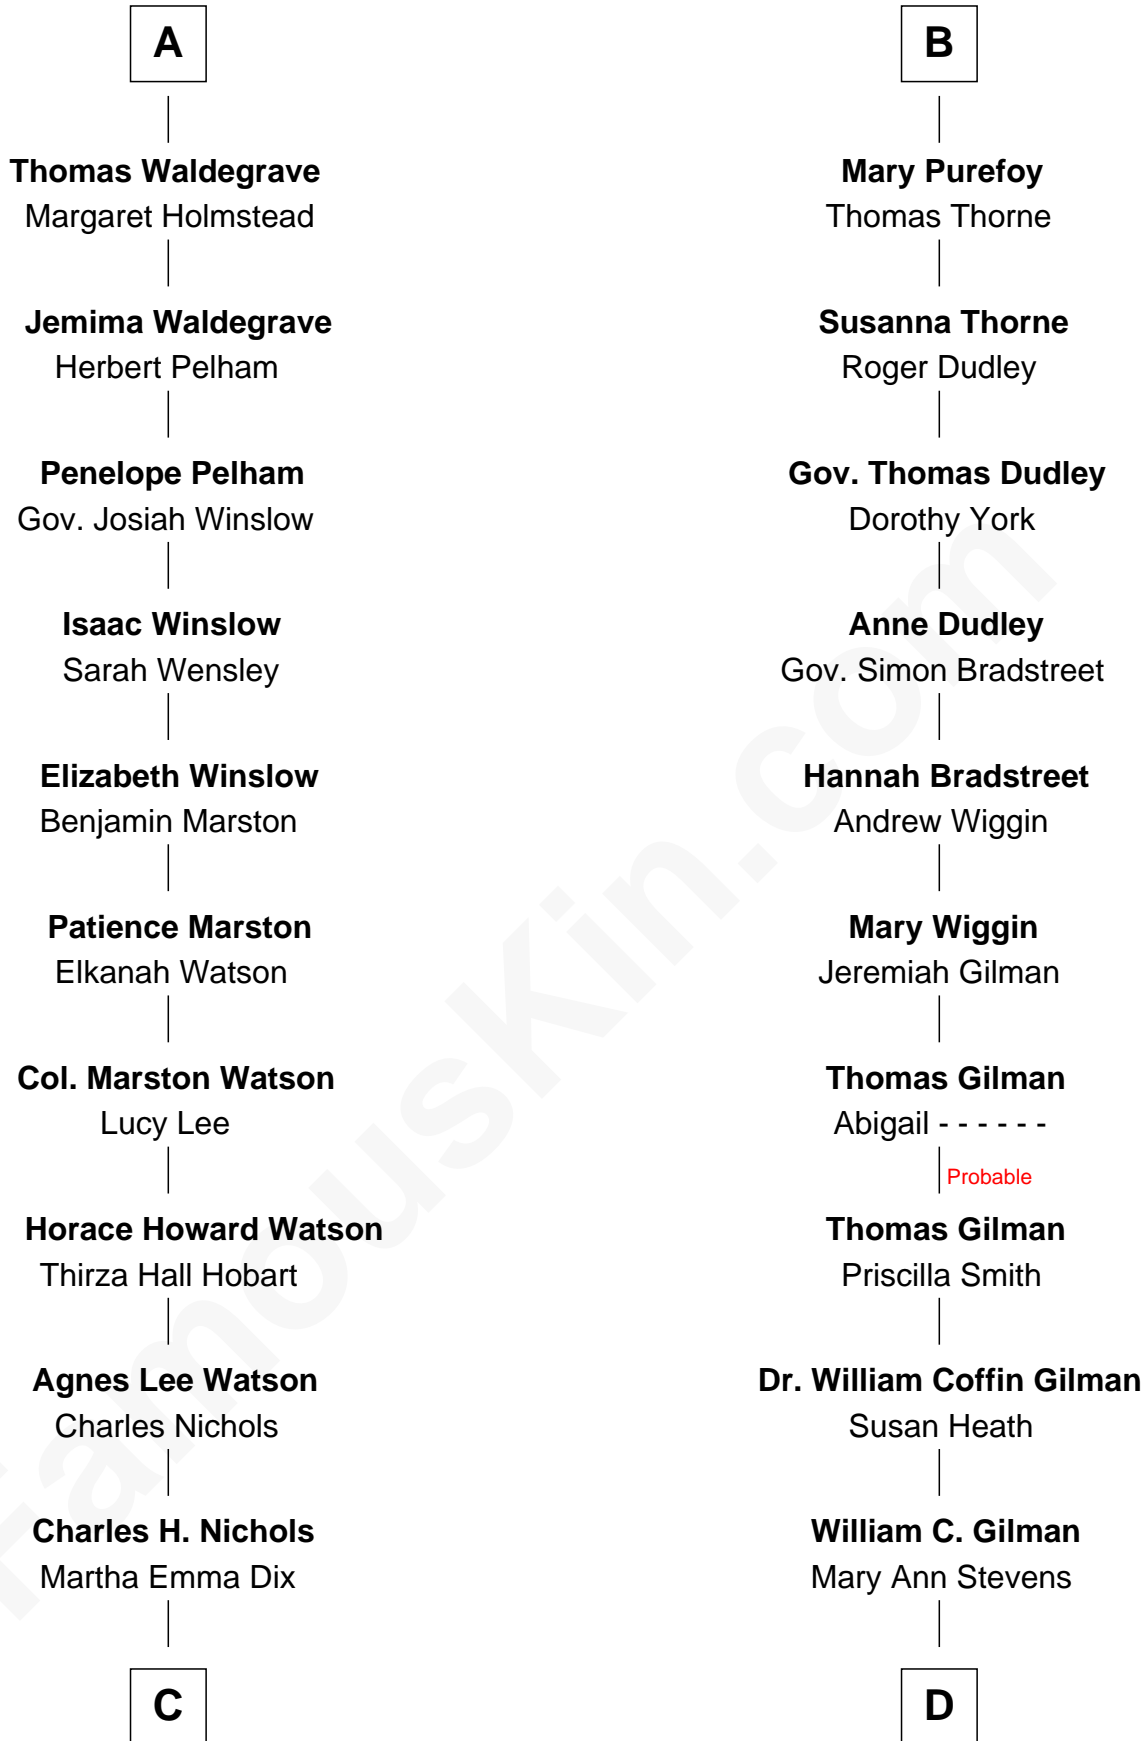

# FamousKin.com Relationship Chart of

**John Cena**

*Movie Actor and WWE Pro Wrestler*

20th cousin of

**George Hamilton**

*TV and Movie Actor*

**Sir John Howard**

Alice de Bois

**C**

**Charles Nichols**  
Julia Ellen Skelton

**Natalie Nichols**  
Ulysses John Lupien

**Carol Frances Lupien**  
John Joseph Cena

**John Cena**  
*Actor and Pro Wrestler*

**D**

**George C. Gilman**  
Elizabeth Melissa Lane

**Lillian C. Gilman**  
Harry Fuller Hamilton

**George William Hamilton**  
Anne Lucille Stevens

**George Hamilton**  
*TV and Movie Actor*