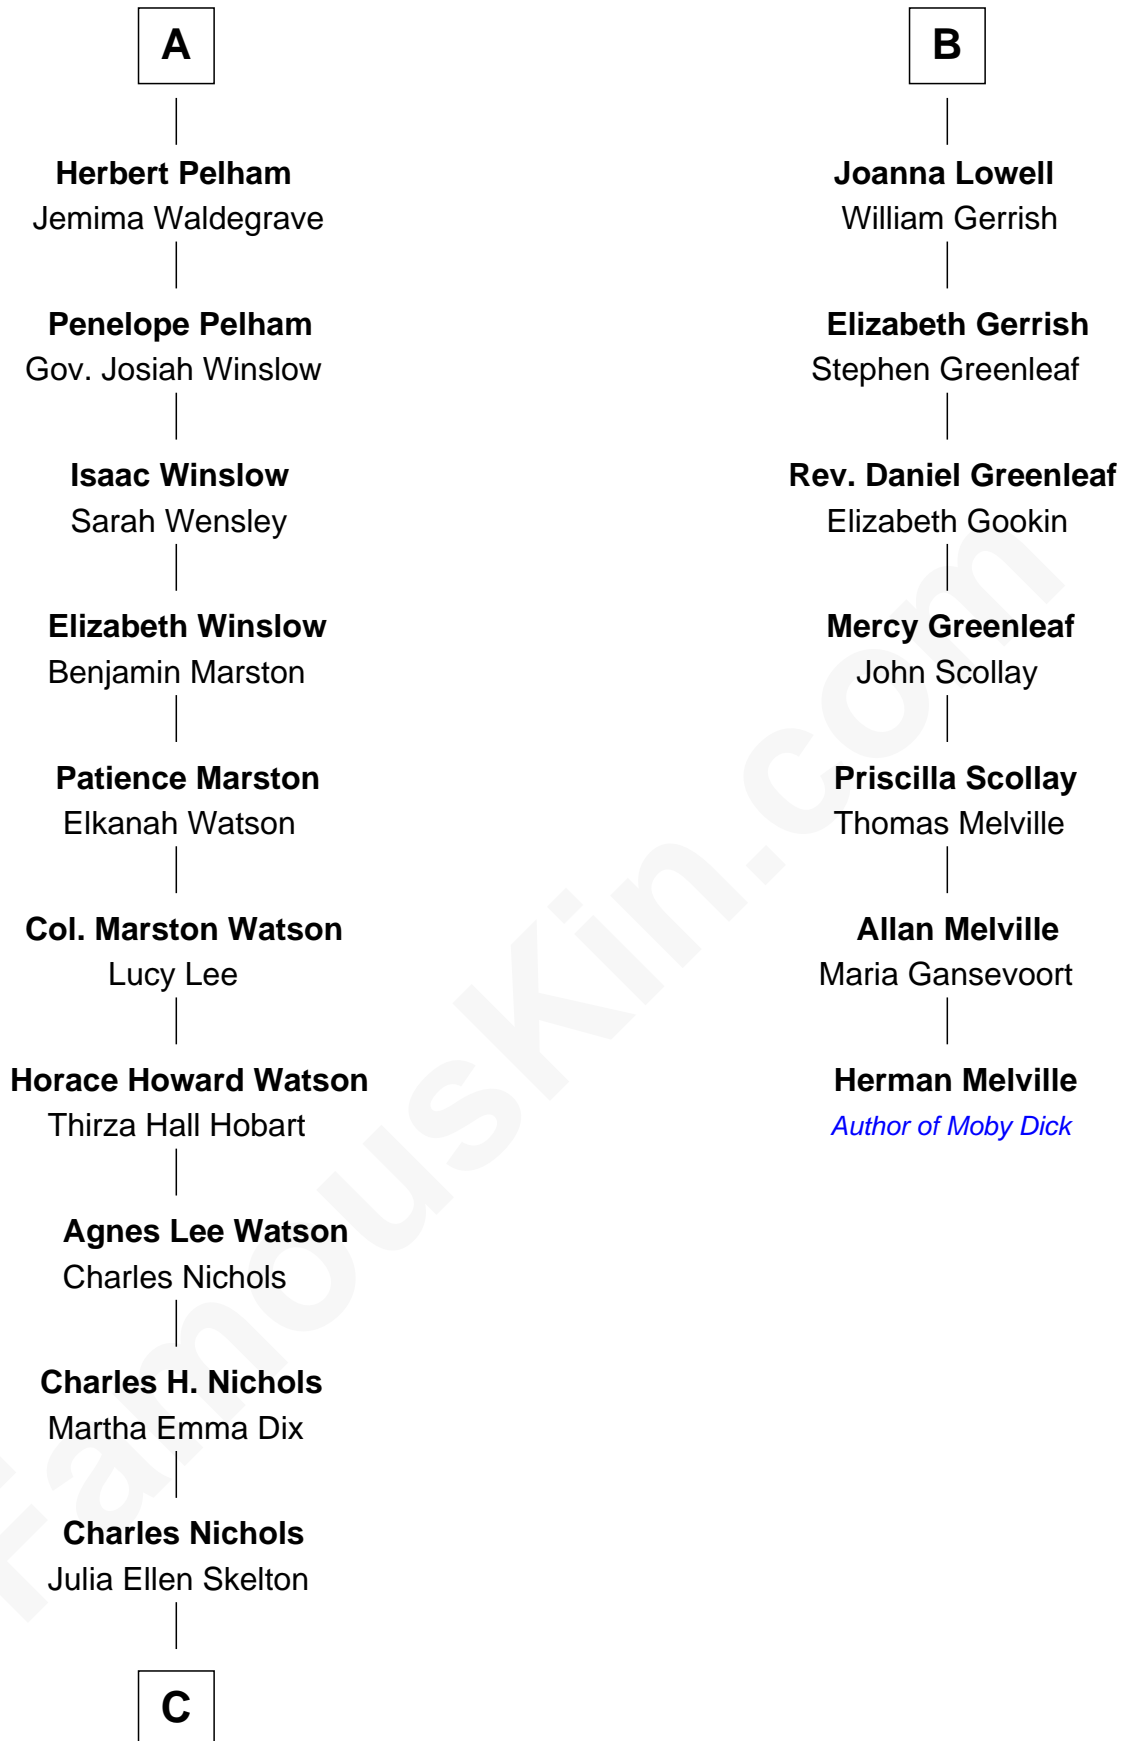

FamousKin.com

Relationship Chart of

John Cena

Movie Actor and WWE Pro Wrestler

13th cousin 6 times removed of

Herman Melville

Author of Moby Dick

Sir Walter Hungerford

Katherine Peverell

Sir Robert Hungerford

Margaret Botreaux

Katherine Hungerford

Sir Richard West

Sir Thomas West

Eleanor Copley

Sir George West

Elizabeth Morton

Sir William West

Elizabeth Strange

Sir Thomas West

Anne Knollys

Penelope West

Herbert Pelham

A

Elizabeth Yorke

Edmund Percival

Christian Percival

Richard Lowle

Percival Lowell

Rebecca - - - - -

B

C