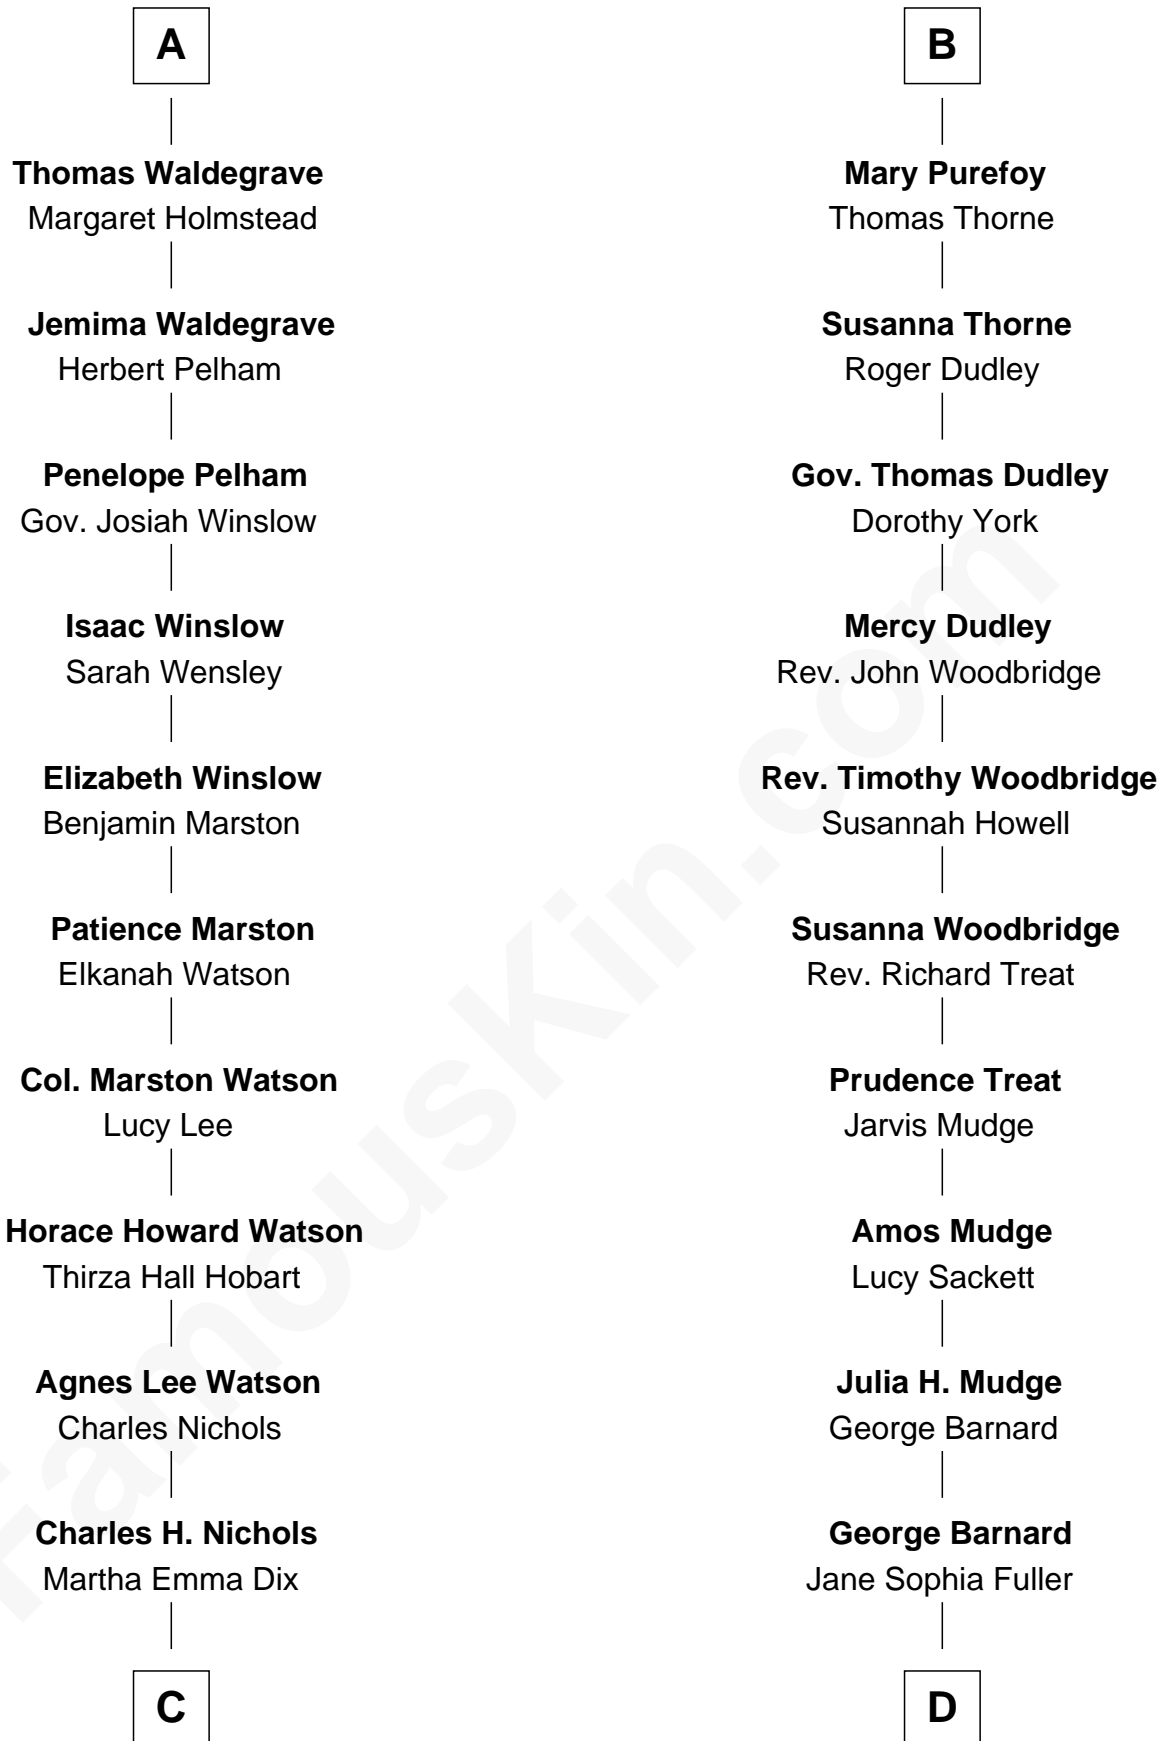

FamousKin.com

Relationship Chart of

John Cena

Movie Actor and WWE Pro Wrestler

19th cousin 1 time removed of

Dick Clark

Radio and TV Host

Sir John Howard

Alice de Bois

C

Charles Nichols
Julia Ellen Skelton

Natalie Nichols
Ulysses John Lupien

Carol Frances Lupien
John Joseph Cena

John Cena
Actor and Pro Wrestler

D

Charles Fuller Barnard
Anna May Aldridge