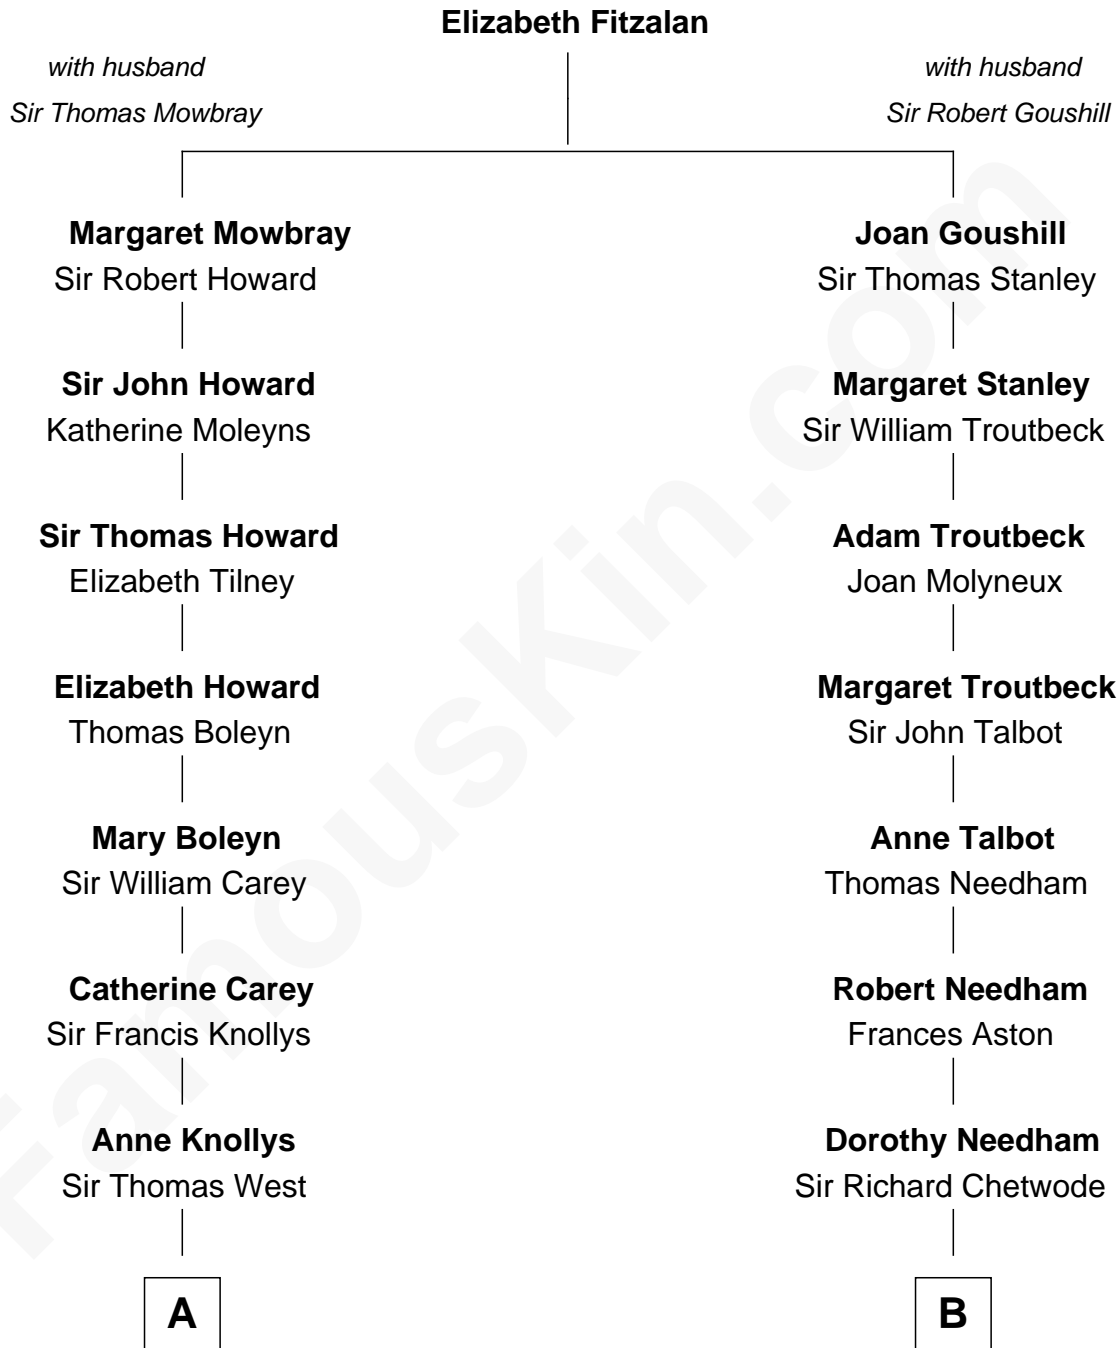

FamousKin.com

Relationship Chart of

John Cena

Movie Actor and WWE Pro Wrestler

17th cousin 3 times removed of

Dick Clark

Radio and TV Host

C