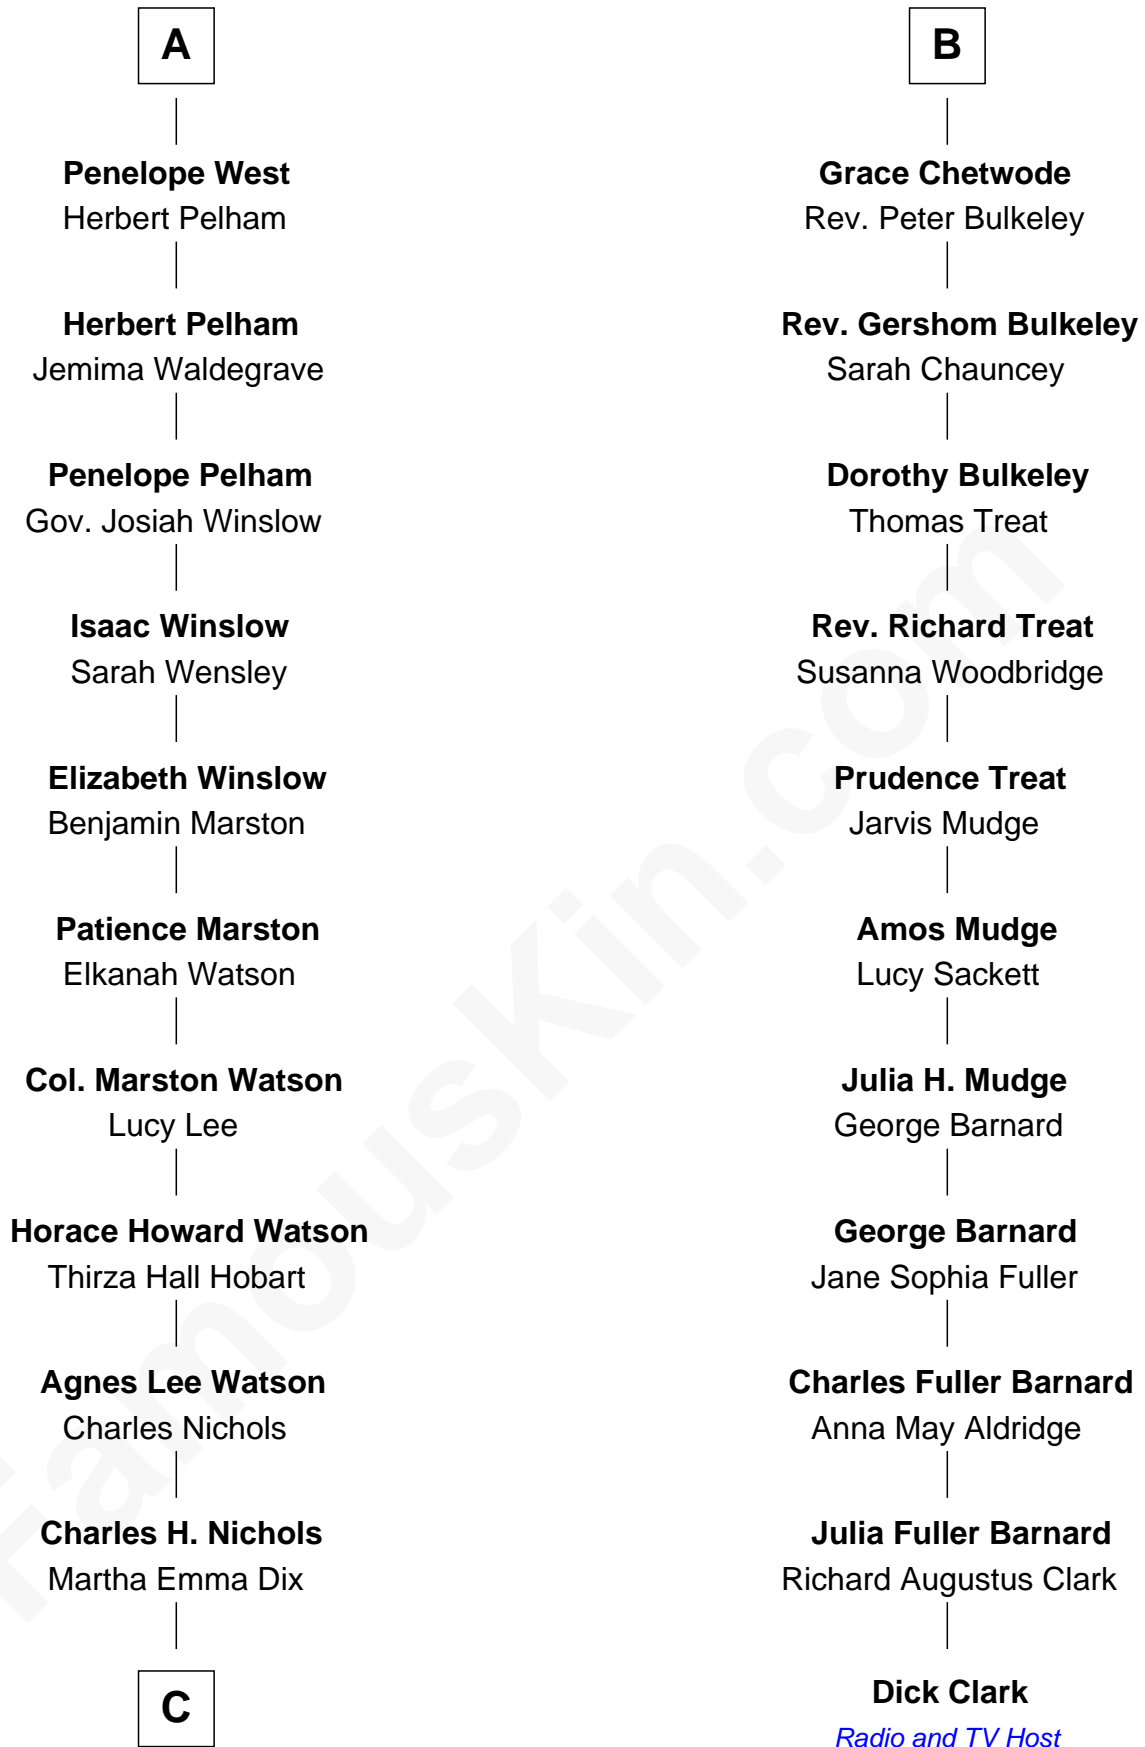

FamousKin.com

Relationship Chart of

John Cena

Movie Actor and WWE Pro Wrestler

17th cousin 3 times removed of

Dick Clark

Radio and TV Host

C

Charles Nichols
Julia Ellen Skelton

Natalie Nichols
Ulysses John Lupien

Carol Frances Lupien
John Joseph Cena

John Cena
Actor and Pro Wrestler

FamousKin.com