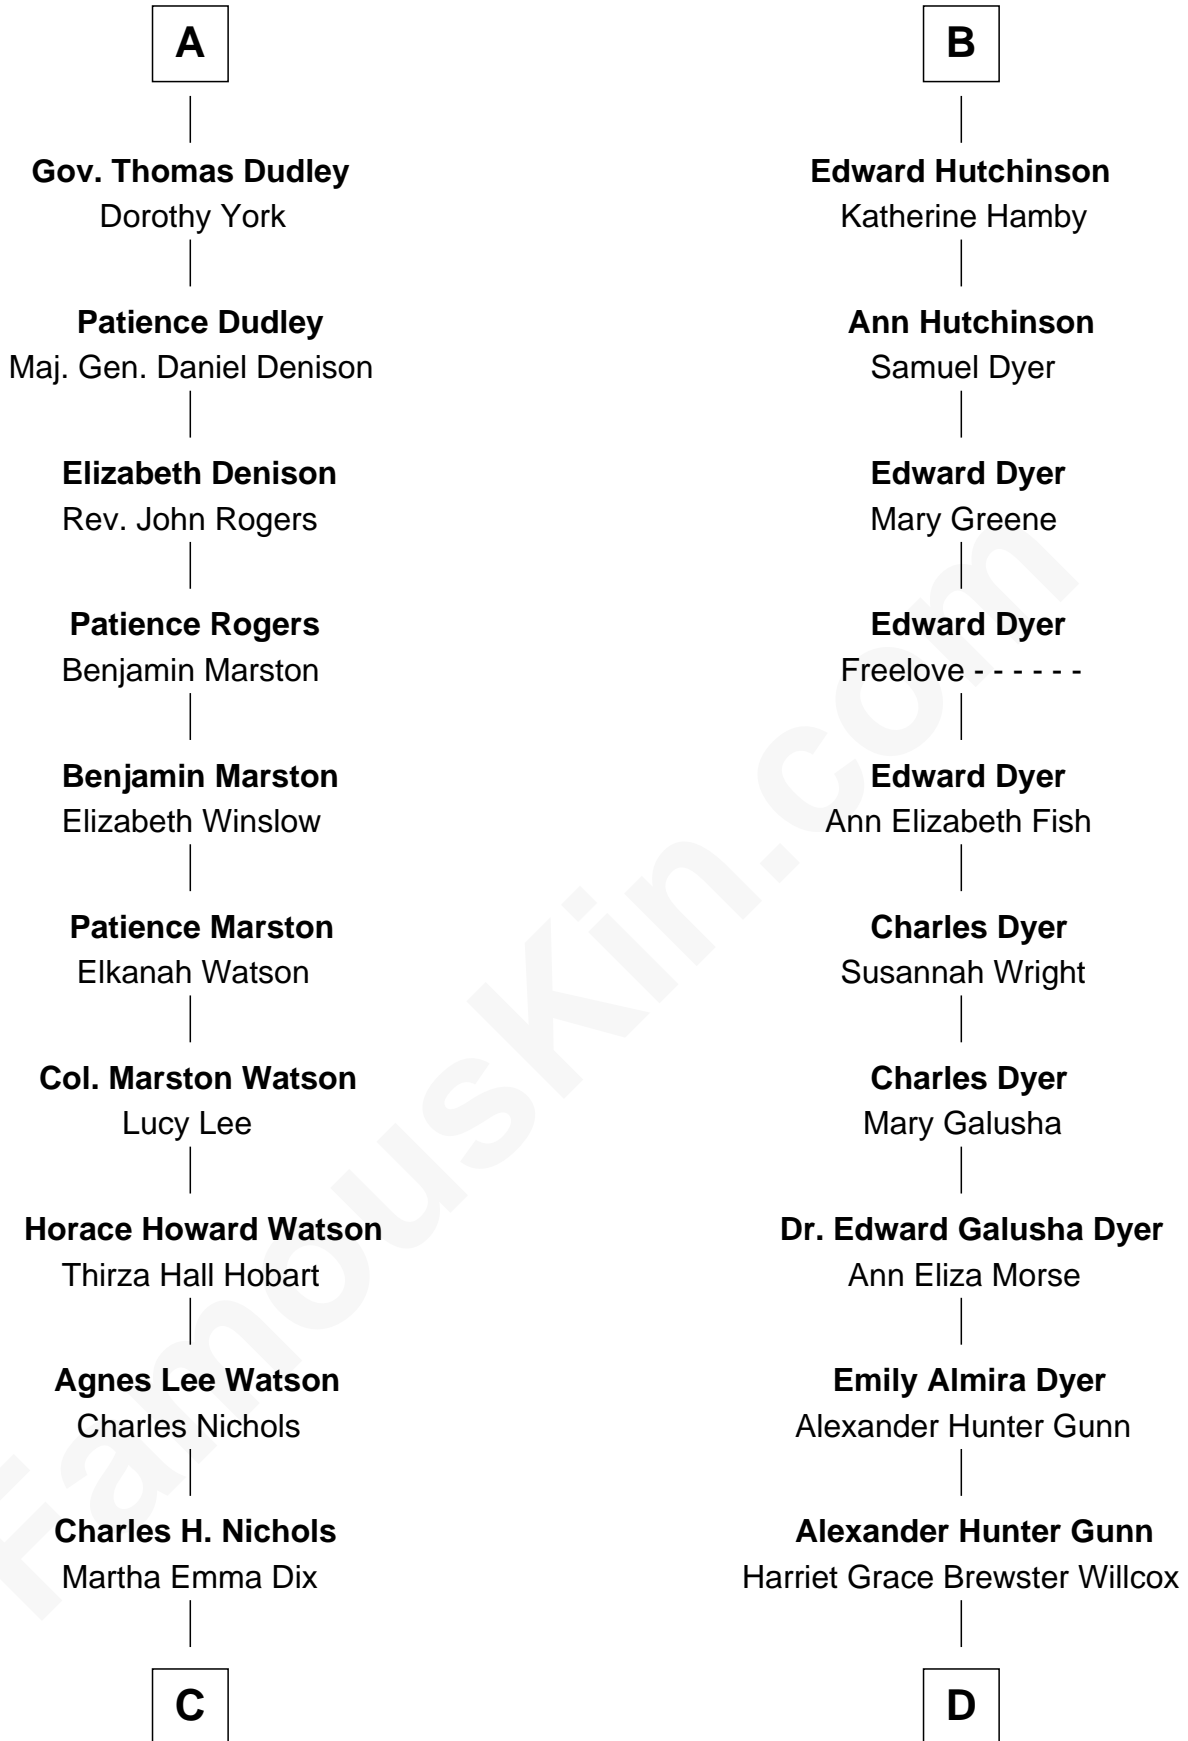

FamousKin.com

Relationship Chart of

John Cena

Movie Actor and WWE Pro Wrestler

19th cousin 1 time removed of

Elisabeth Shue

TV and Movie Actress

Sir Walter Blount

Katherine Williamson

William Marbury

Agnes Lenton

Rev. Francis Marbury

Bridget Dryden

Anne Marbury

William Hutchinson

B