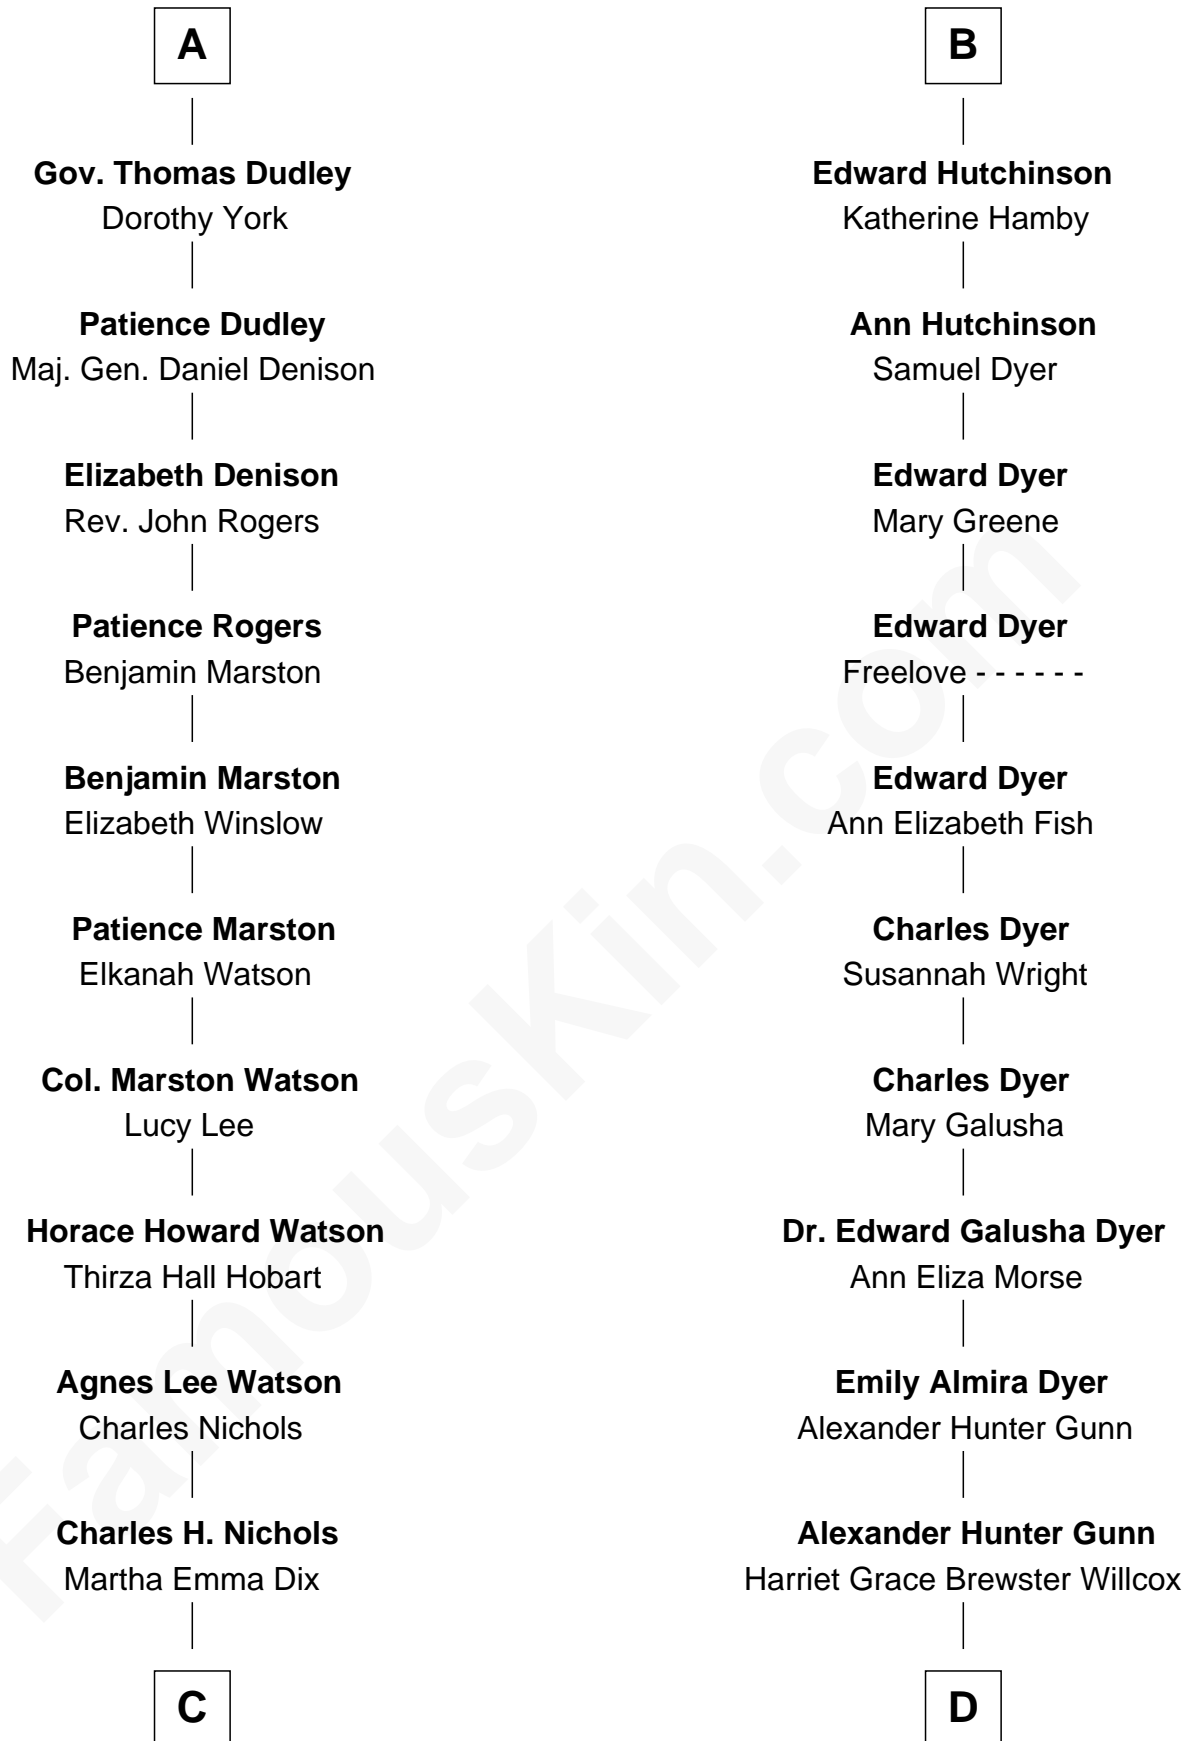

FamousKin.com

Relationship Chart of

John Cena

Movie Actor and WWE Pro Wrestler

19th cousin 1 time removed of

Andrew Shue

TV Actor

Sir Walter Blount

Katherine Williamson

William Marbury

Agnes Lenton

Rev. Francis Marbury

Bridget Dryden

Anne Marbury

William Hutchinson

B