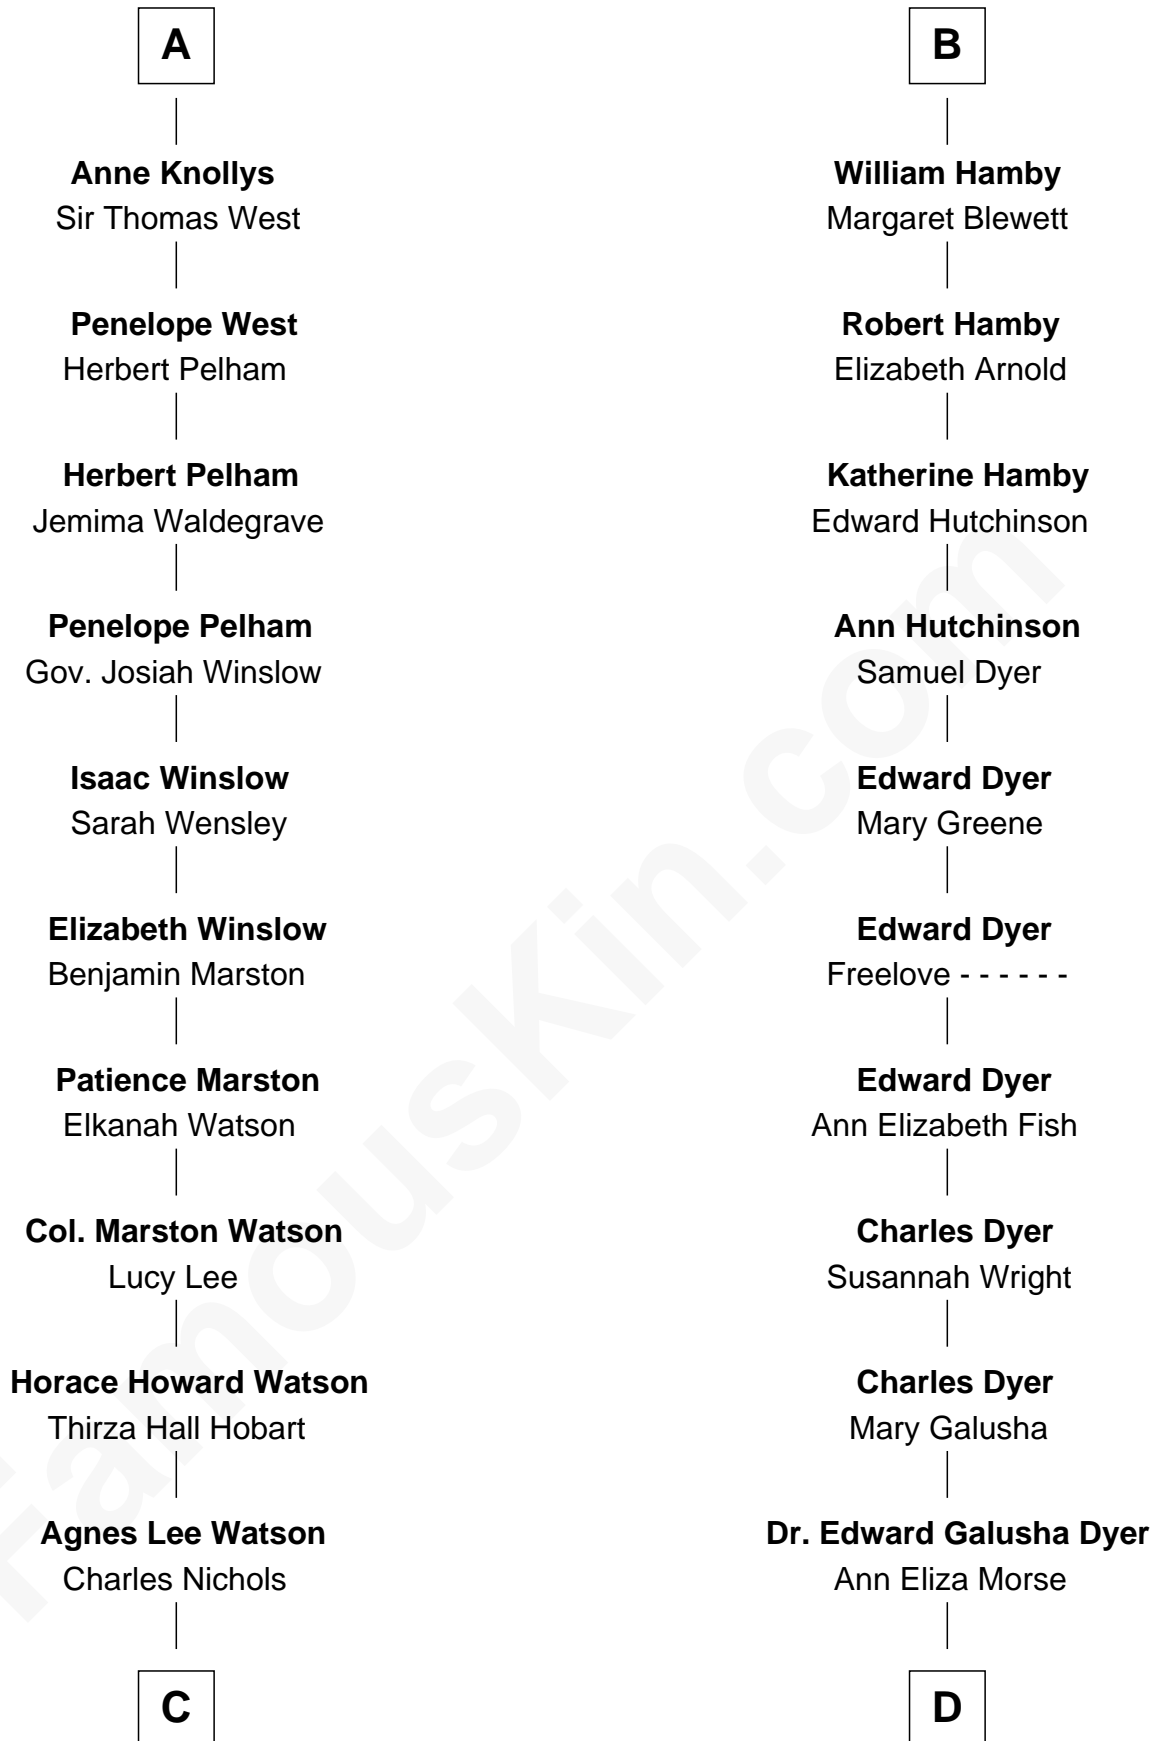

# FamousKin.com Relationship Chart of

**John Cena**

*Movie Actor and WWE Pro Wrestler*

21st cousin of

**Andrew Shue**

*TV Actor*

**John de Welles**

Maud de Roos

**C**

**Charles H. Nichols**

Martha Emma Dix

**Charles Nichols**

Julia Ellen Skelton

**Natalie Nichols**

Ulysses John Lupien

**Carol Frances Lupien**

John Joseph Cena

**John Cena**

*Actor and Pro Wrestler*

**D**

**Emily Almira Dyer**

Alexander Hunter Gunn

**Alexander Hunter Gunn**

Harriet Grace Brewster Willcox