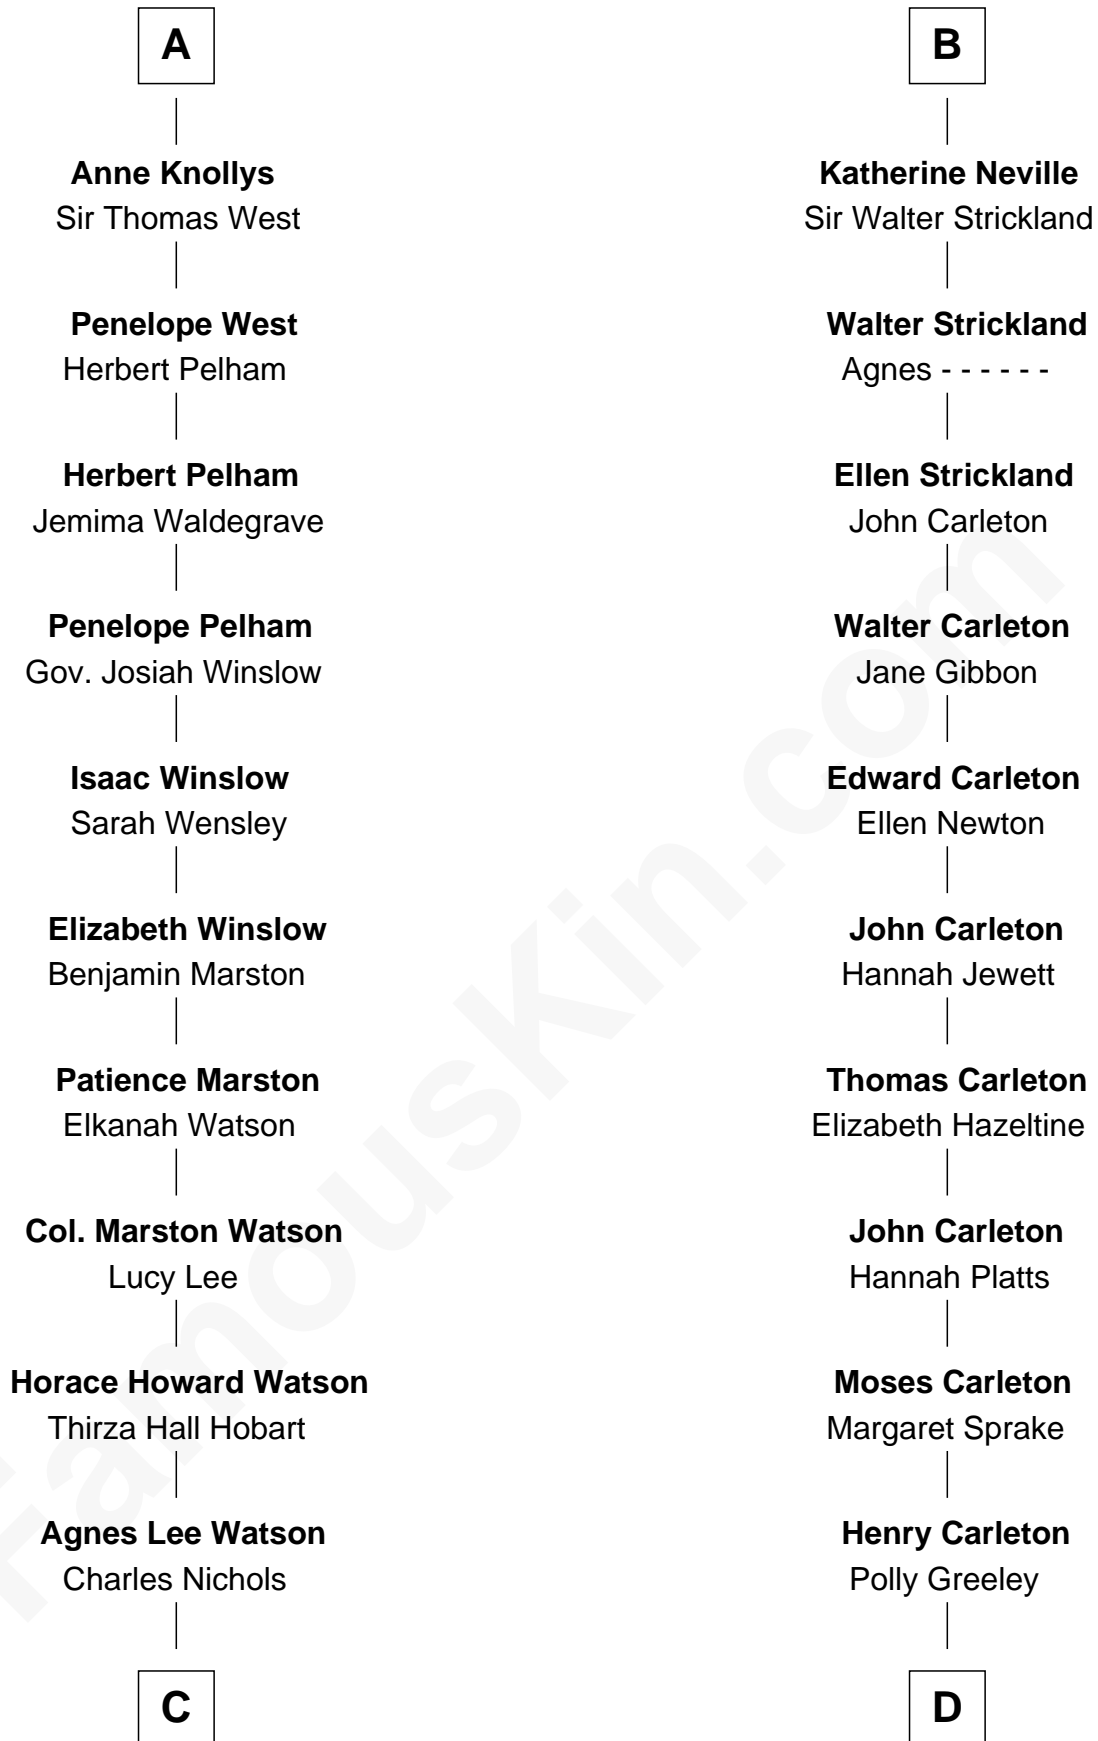

FamousKin.com

Relationship Chart of

John Cena

Movie Actor and WWE Pro Wrestler

18th cousin 3 times removed of

Charles A. Pillsbury

Co-Founder of C.A. Pillsbury Co.

Sir Thomas de Beauchamp

Katherine de Mortimer

Sir William Beauchamp

Joan Fitzalan

Joan Beauchamp

James Butler

Sir Thomas Butler

Anne Hankeford

Margaret Butler

Jane de Neville

Sir William Gascoigne

Margaret Gascoigne

Sir Christopher Ward

Anne Ward

Sir Ralph Neville

B

C