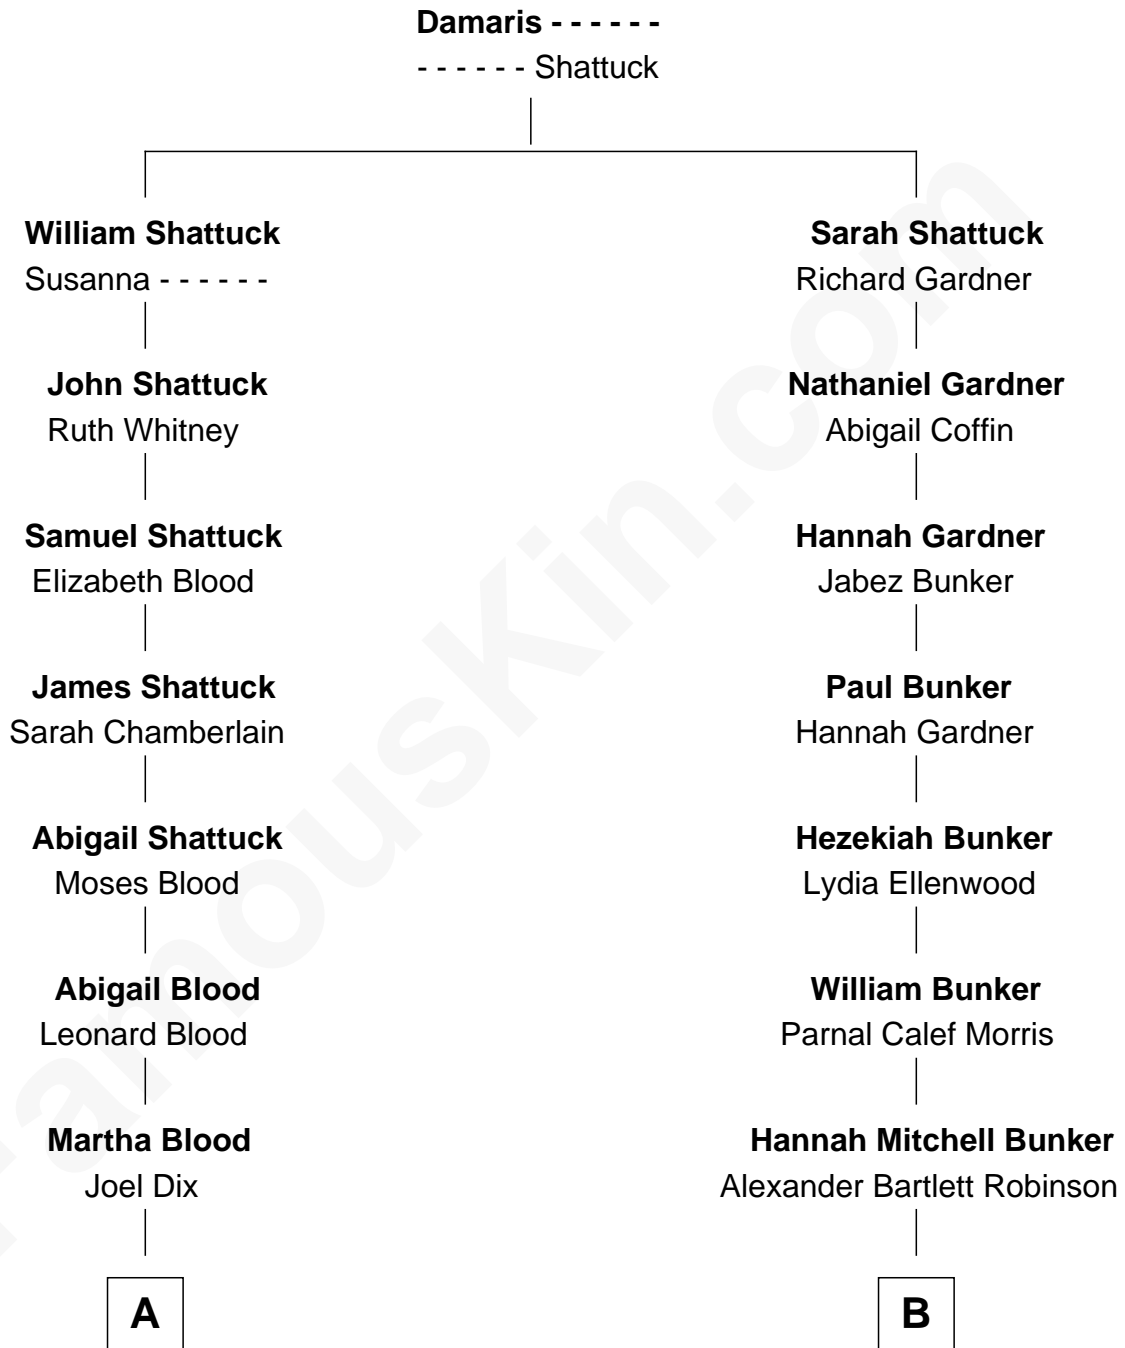

FamousKin.com

Relationship Chart of

John Cena

Movie Actor and WWE Pro Wrestler

10th cousin 1 time removed of

John Lithgow

Stage, TV, and Movie Actor

A

Martha Emma Dix

Charles H. Nichols

Charles Nichols

Julia Ellen Skelton

Natalie Nichols

Ulysses John Lupien

Carol Frances Lupien

John Joseph Cena

John Cena

Actor and Pro Wrestler

B

Edwin B. Robinson

Melvina Amanda Knowles

Ina Berenice Robinson

Arthur Washington Lithgow

Arthur Washington Lithgow