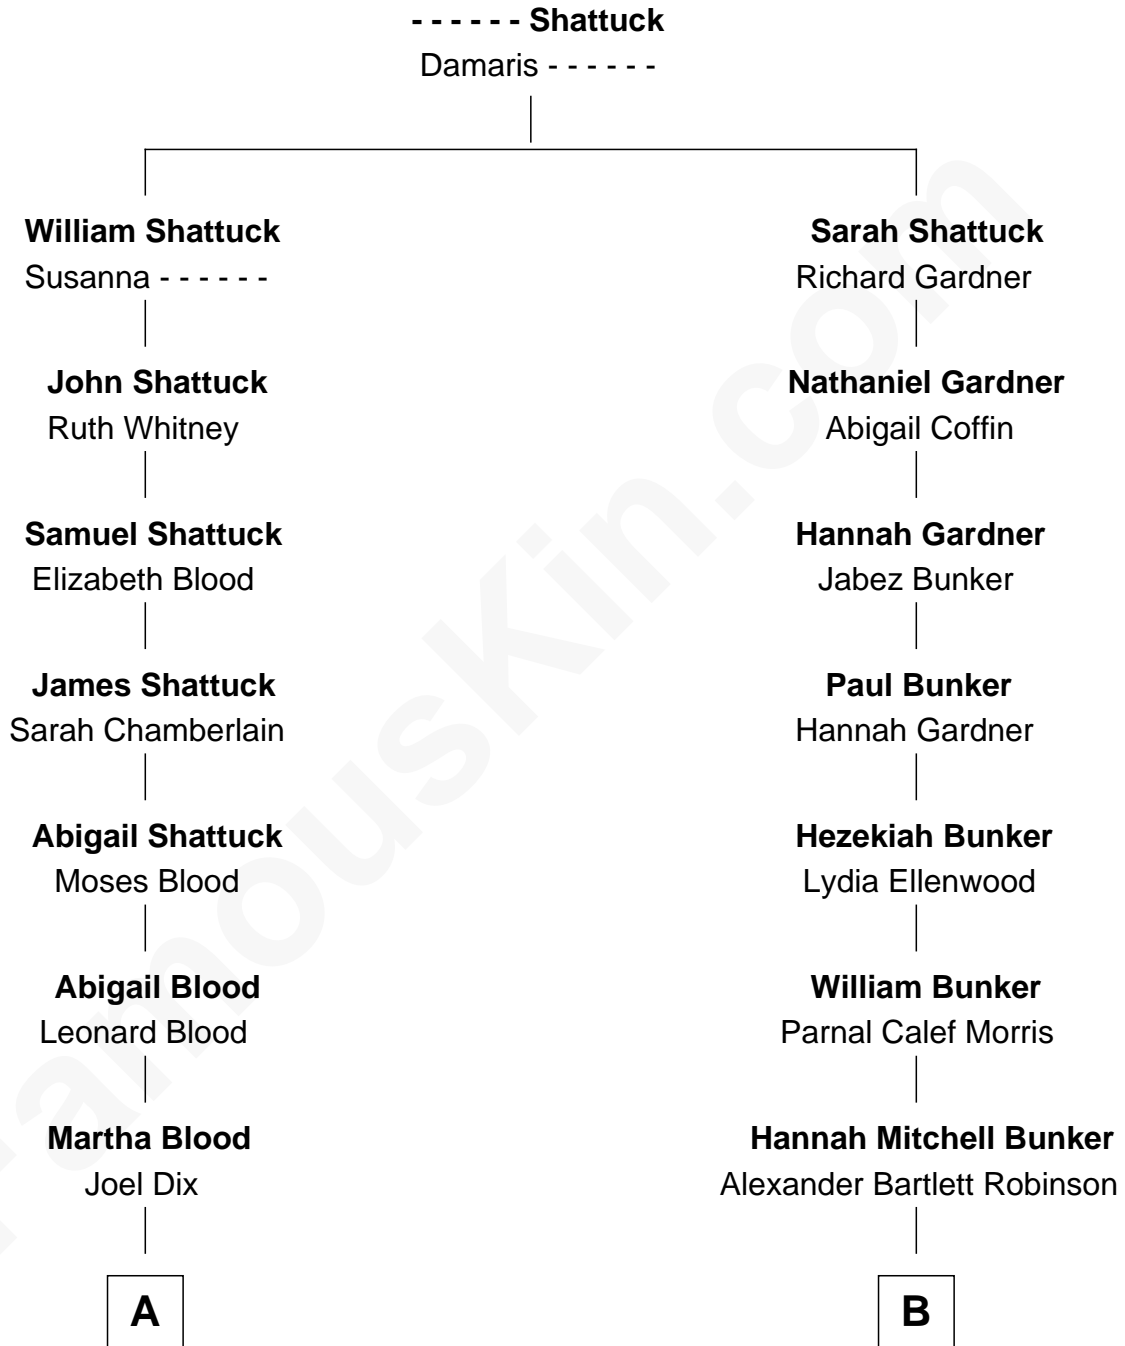

FamousKin.com

Relationship Chart of

John Cena

Movie Actor and WWE Pro Wrestler

10th cousin 1 time removed of

John Lithgow

Stage, TV, and Movie Actor

A

Martha Emma Dix

Charles H. Nichols

Charles Nichols

Julia Ellen Skelton

Natalie Nichols

Ulysses John Lupien

Carol Frances Lupien

John Joseph Cena

John Cena

Actor and Pro Wrestler

B

Edwin B. Robinson

Melvina Amanda Knowles

Ina Berenice Robinson

Arthur Washington Lithgow

Arthur Washington Lithgow