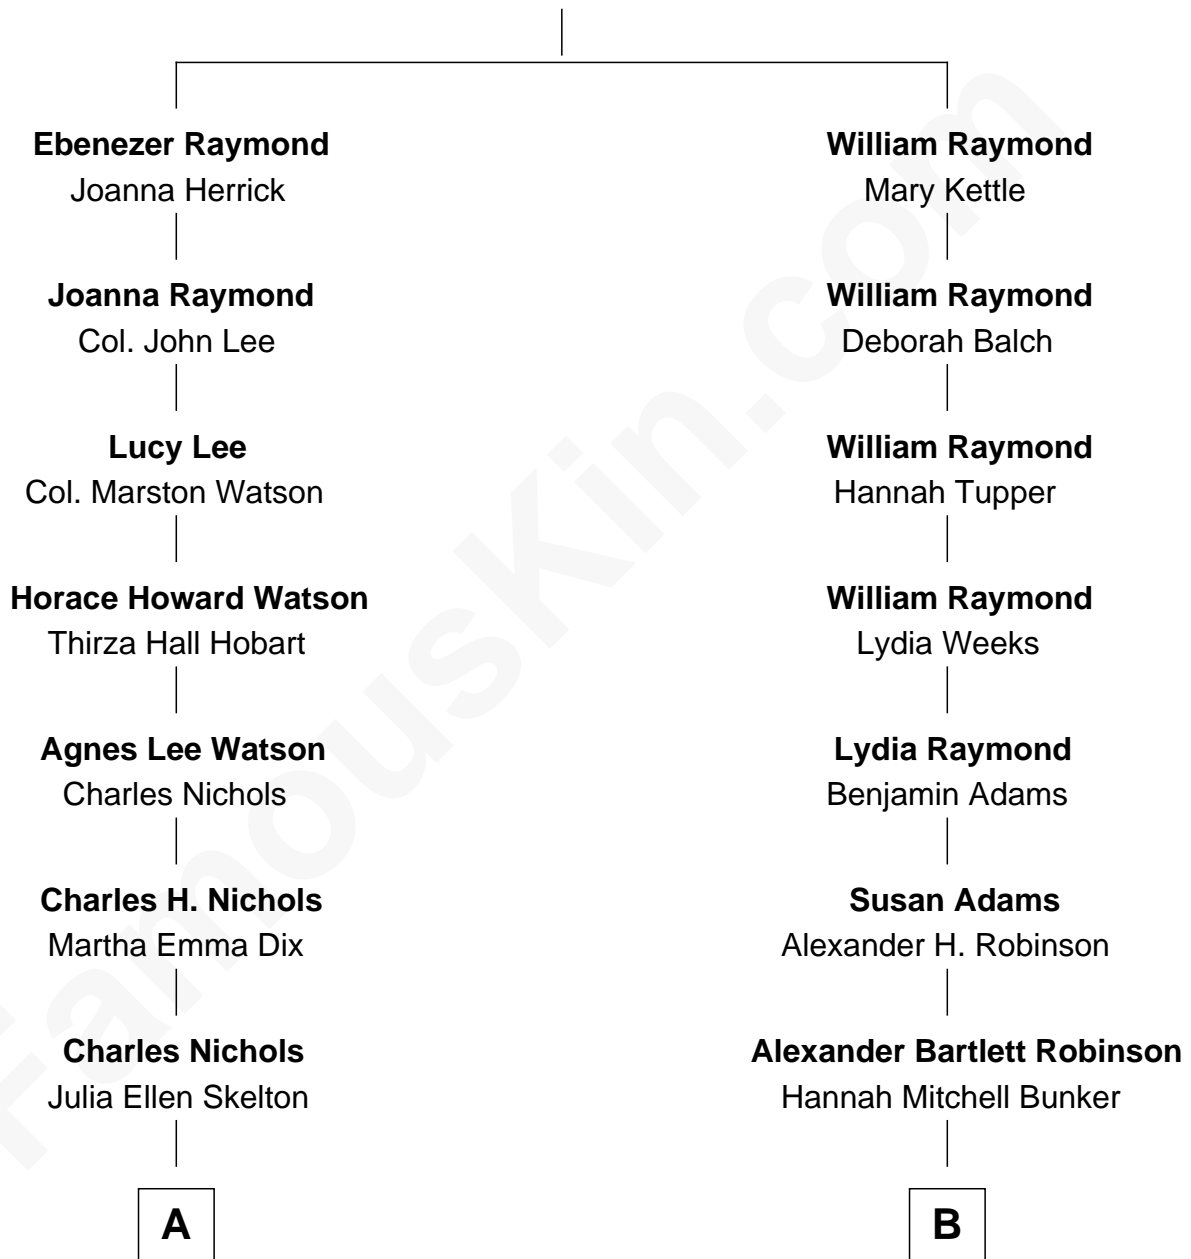

FamousKin.com

Relationship Chart of

John Cena

Movie Actor and WWE Pro Wrestler

9th cousin 1 time removed of

John Lithgow

Stage, TV, and Movie Actor

William Raymond

Hannah Bishop

A

Natalie Nichols
Ulysses John Lupien

Carol Frances Lupien
John Joseph Cena

John Cena
Actor and Pro Wrestler

B

Edwin B. Robinson
Melvina Amanda Knowles

Ina Berenice Robinson
Arthur Washington Lithgow

Arthur Washington Lithgow
Sarah Jane Price

John Lithgow
Stage, TV, and Movie Actor