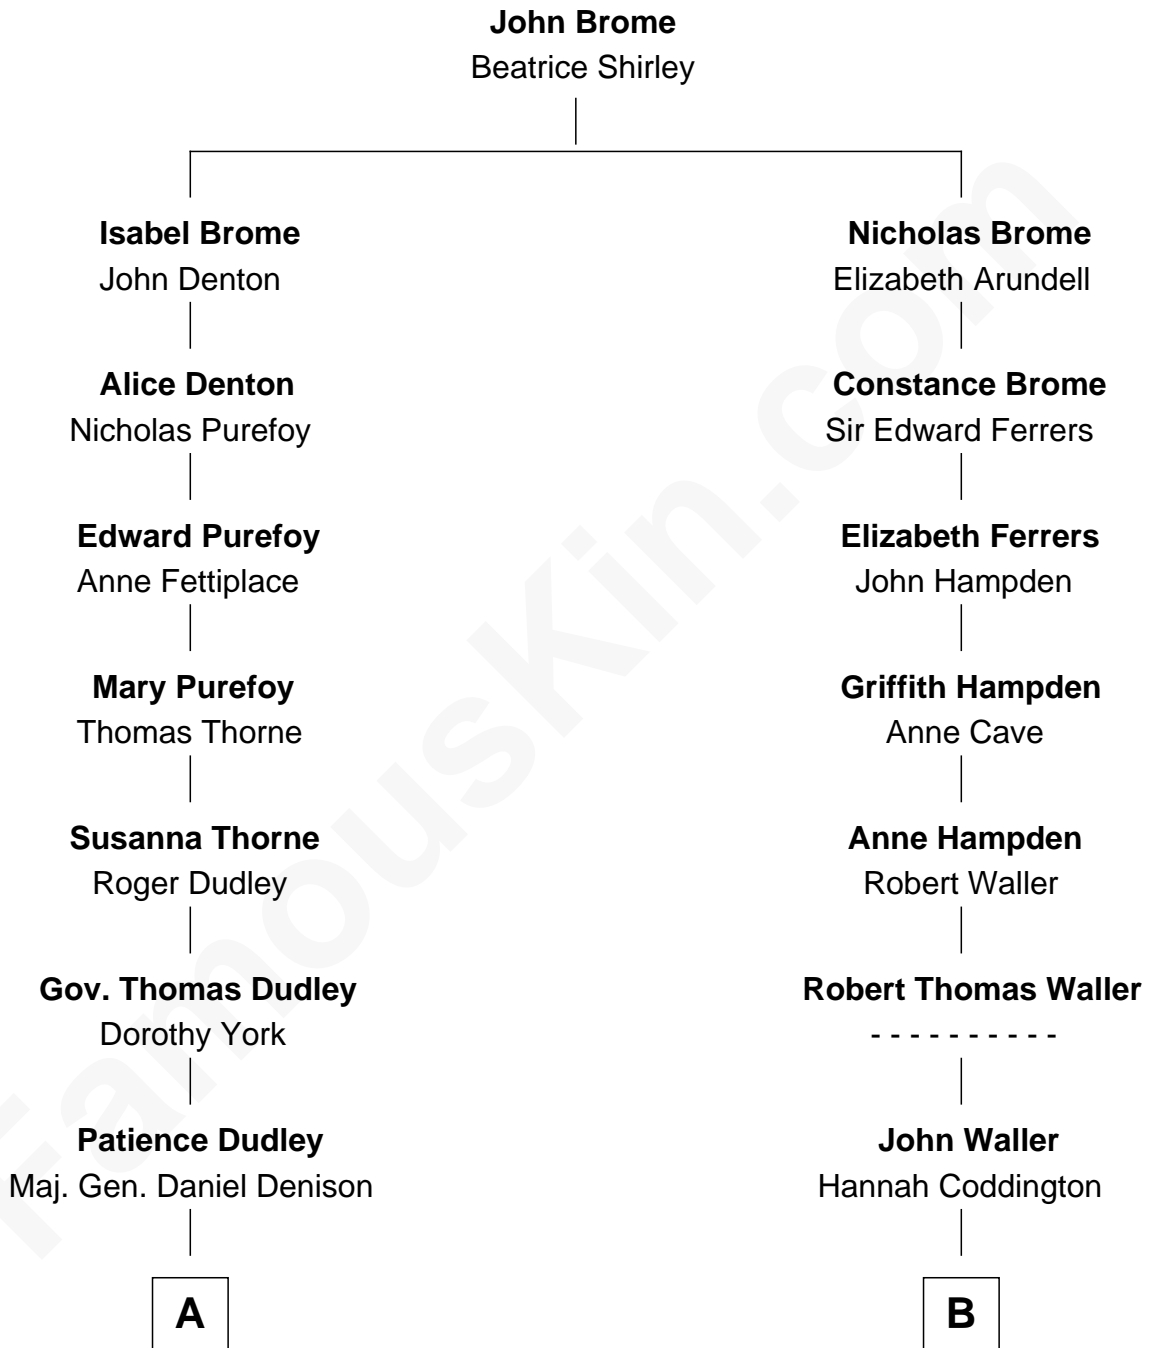

FamousKin.com

Relationship Chart of

John Cena

Movie Actor and WWE Pro Wrestler

15th cousin 3 times removed of

John McCain

U.S. Senator from Arizona

C

—
Carol Frances Lupien

John Joseph Cena

—
John Cena

Actor and Pro Wrestler

FamousKin.com