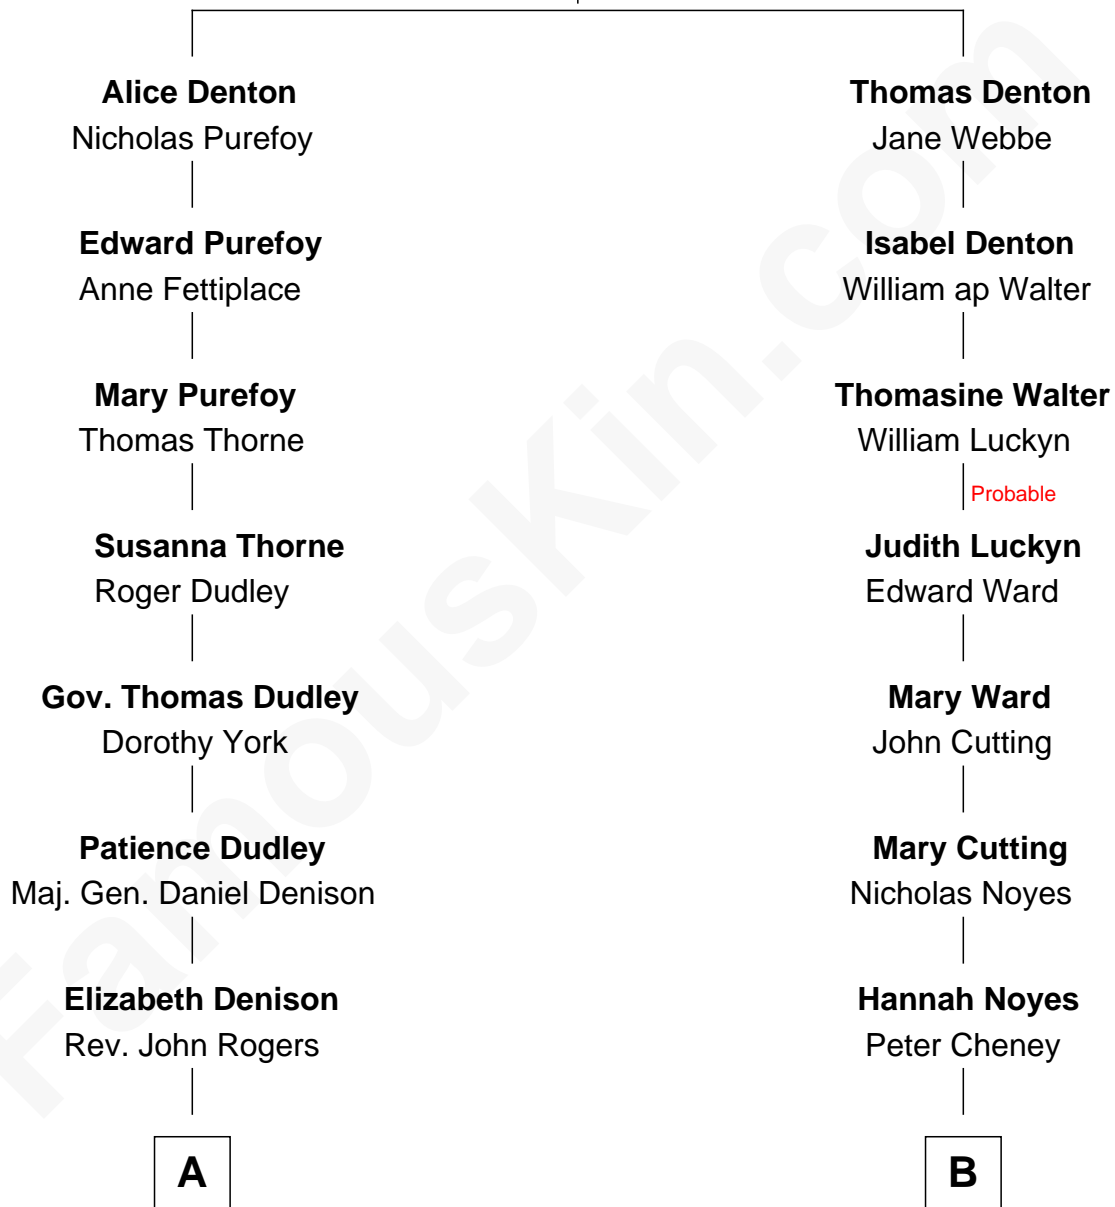

FamousKin.com

Relationship Chart of

John Cena

Movie Actor and WWE Pro Wrestler

15th cousin 2 times removed of

Carole Lombard

Movie Actress

John Denton
Isabel Brome

A

Patience Rogers
Benjamin Marston

Benjamin Marston
Elizabeth Winslow

Patience Marston
Elkanah Watson

Col. Marston Watson
Lucy Lee

Horace Howard Watson
Thirza Hall Hobart

Agnes Lee Watson
Charles Nichols

Charles H. Nichols
Martha Emma Dix