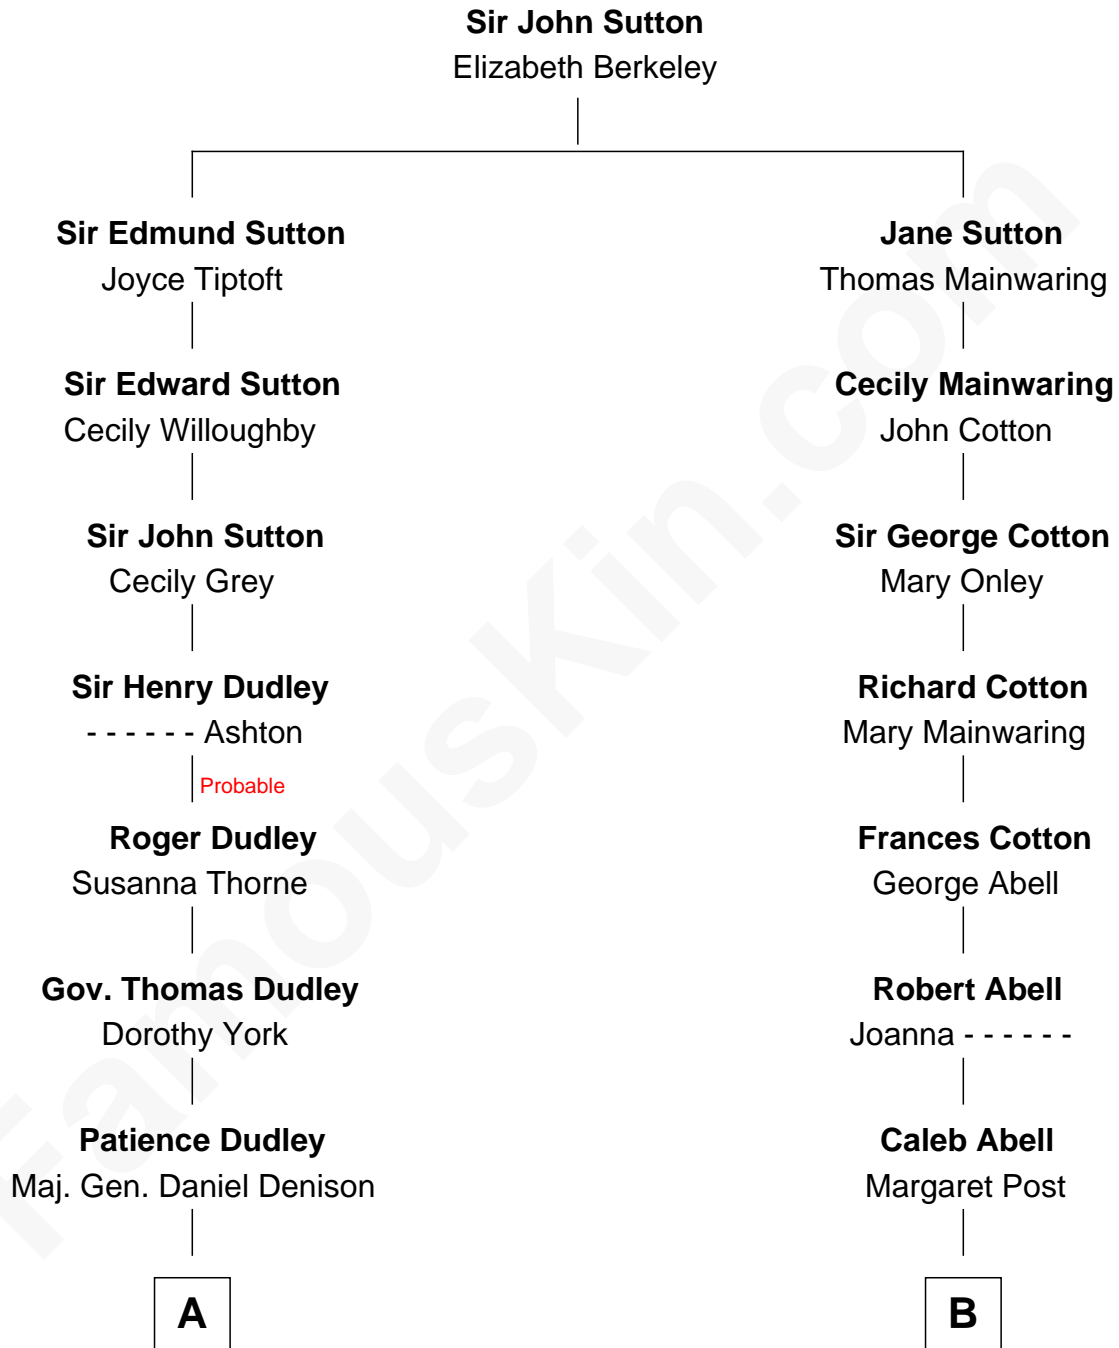

FamousKin.com

Relationship Chart of

John Cena

Movie Actor and WWE Pro Wrestler

15th cousin 3 times removed of

Illeana Douglas

TV and Movie Actress

C