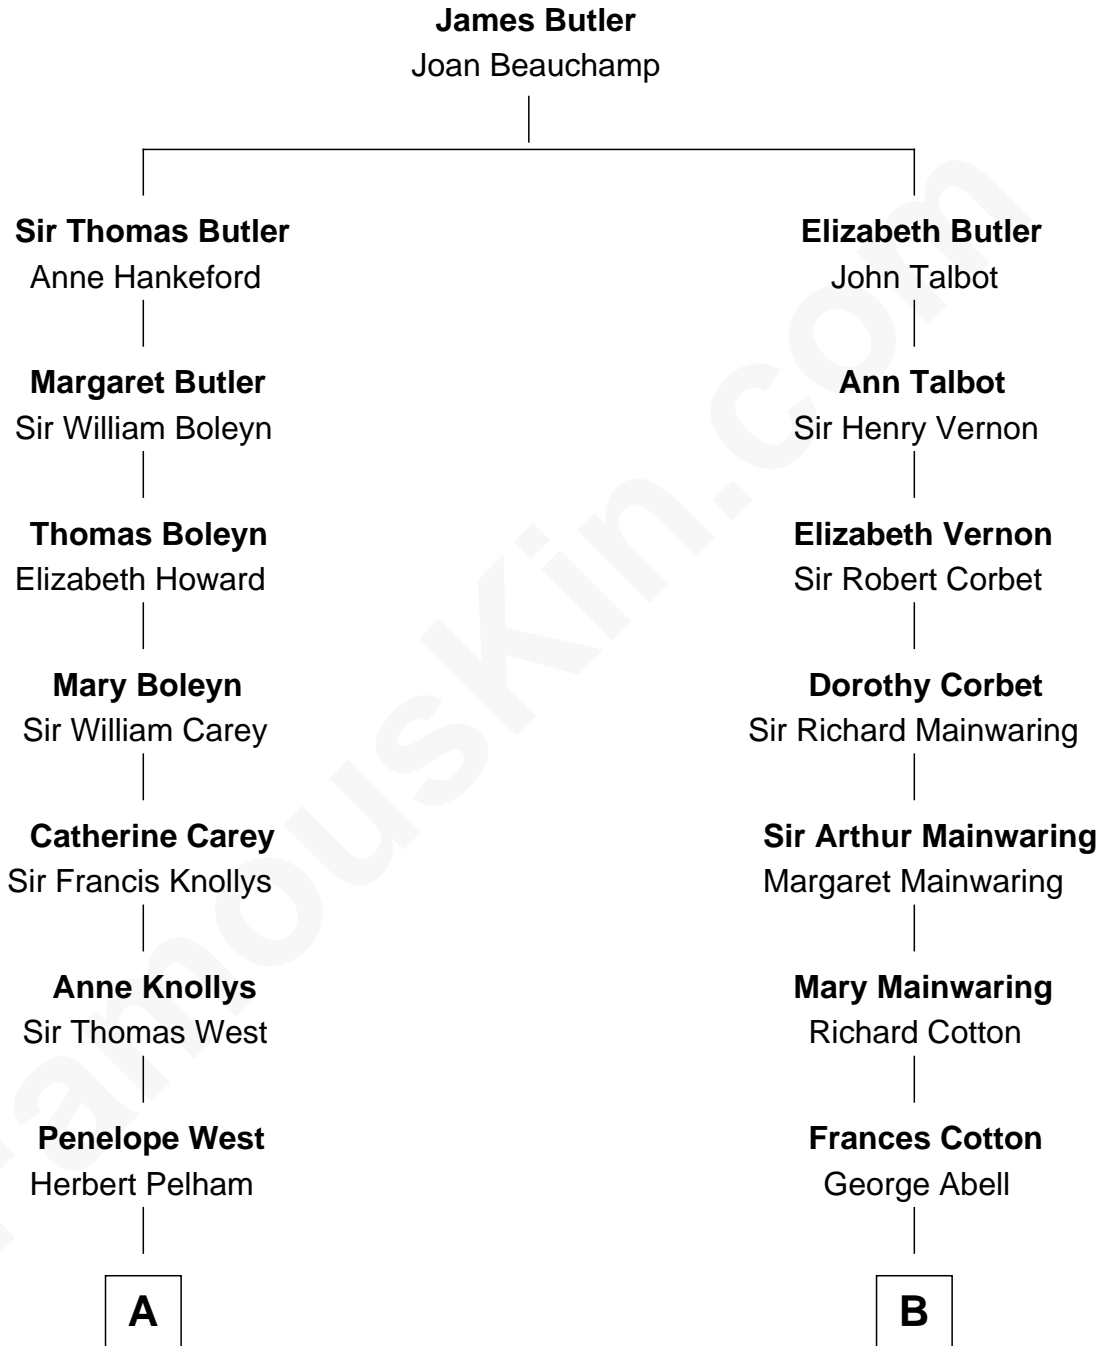

## Relationship Chart of

### John Cena

Movie Actor and WWE Pro Wrestler

17th cousin 2 times removed of

**Illeana Douglas**

TV and Movie Actress

**C**

**Natalie Nichols**  
Ulysses John Lupien

**Carol Frances Lupien**  
John Joseph Cena