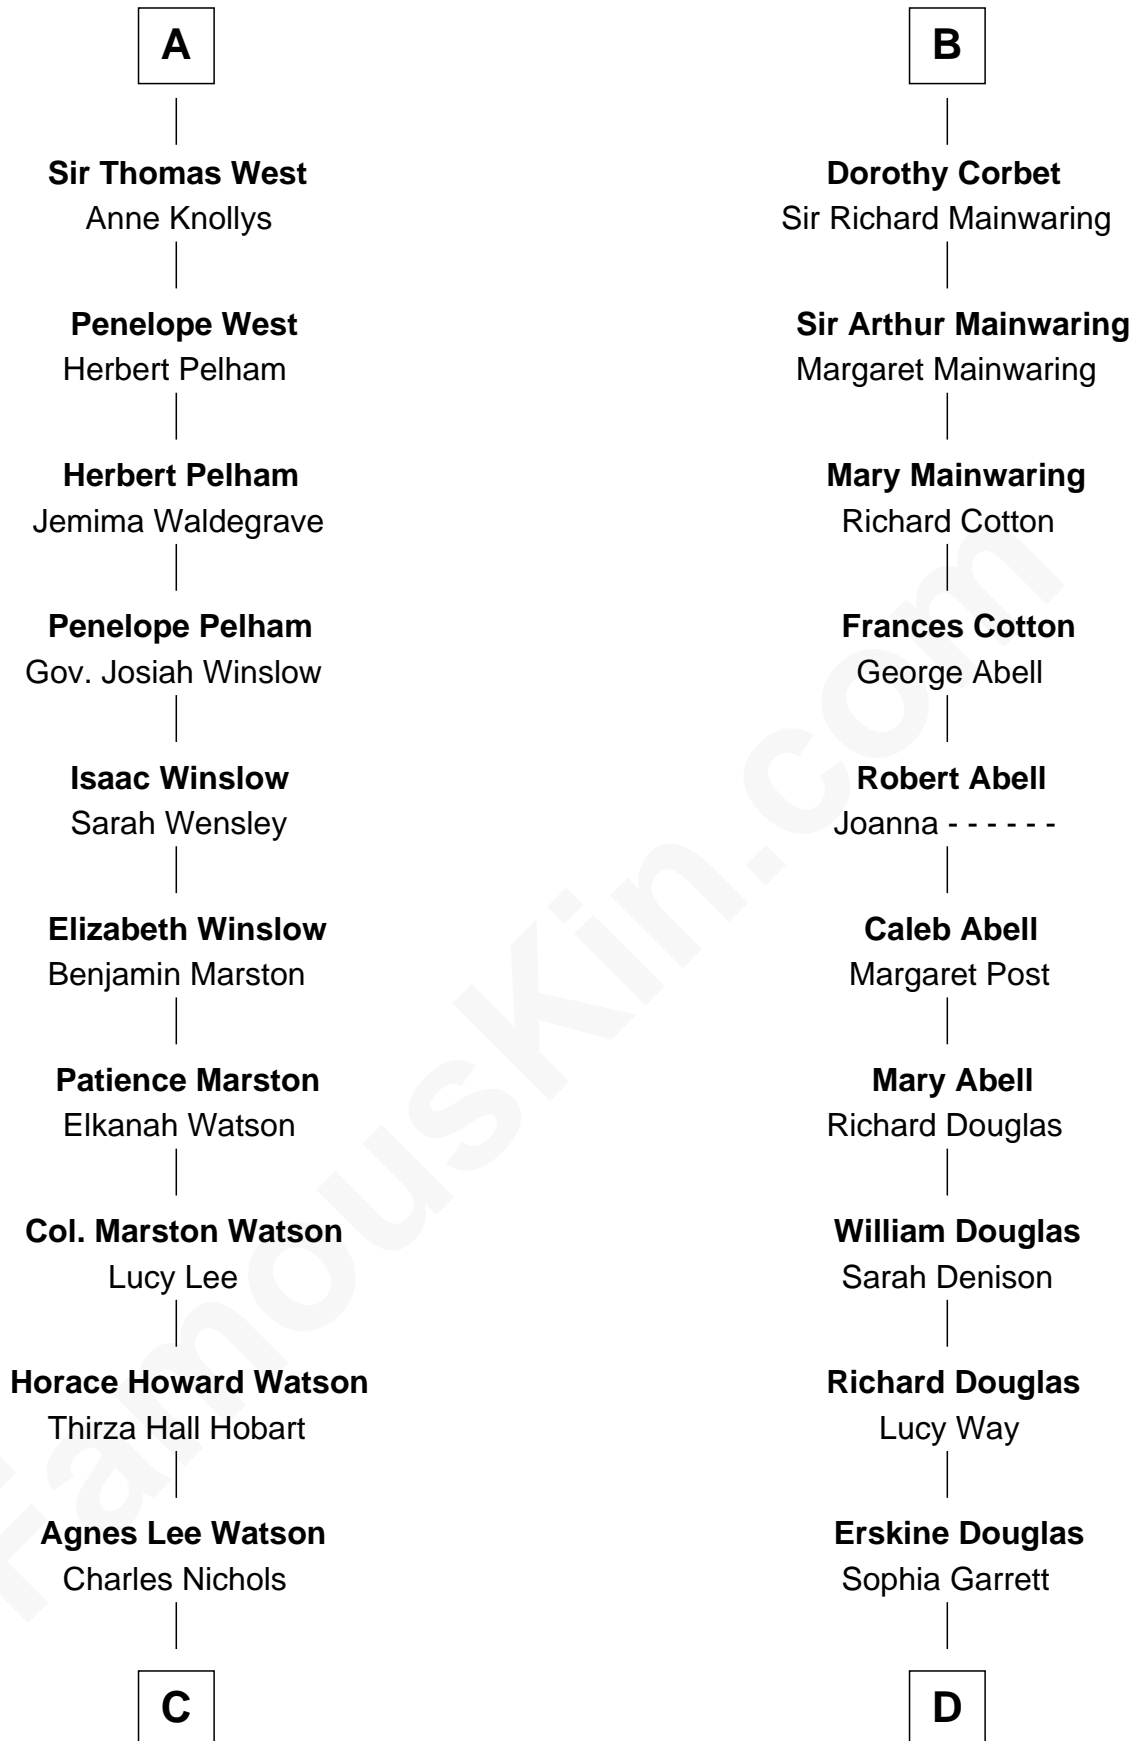

FamousKin.com

Relationship Chart of

John Cena

Movie Actor and WWE Pro Wrestler

21st cousin of

Illeana Douglas

TV and Movie Actress

John de Mowbray

Joan of Lancaster

C

Charles H. Nichols

Martha Emma Dix

Charles Nichols

Julia Ellen Skelton

Natalie Nichols

Ulysses John Lupien