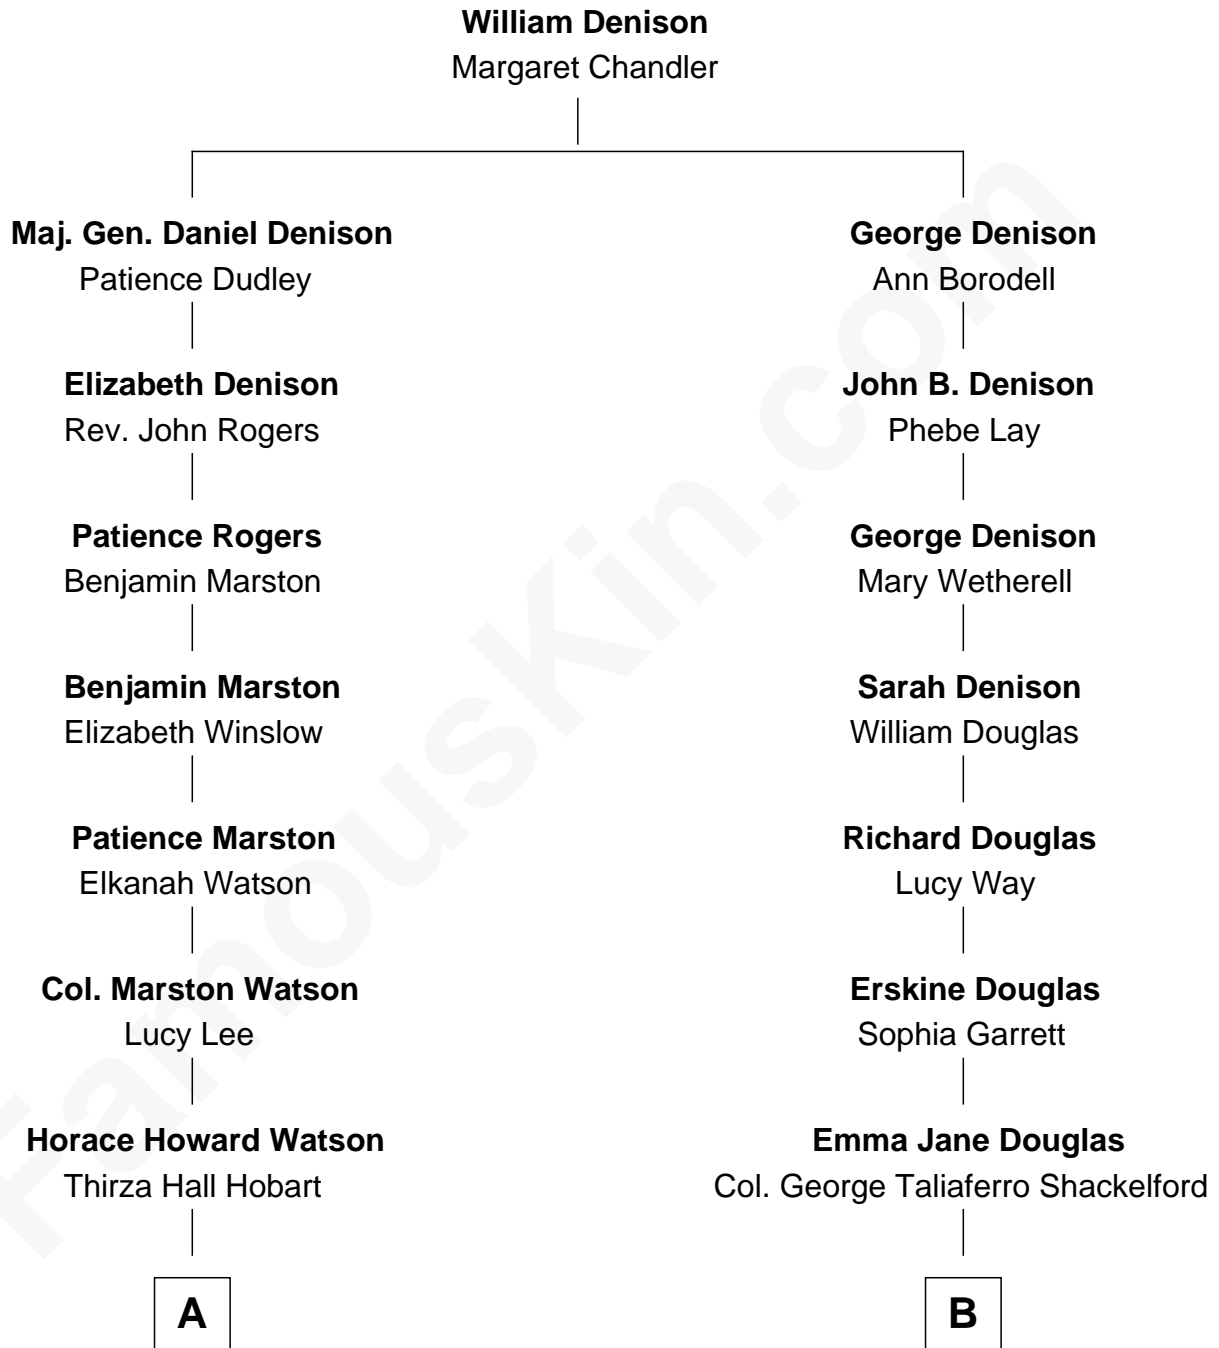

## Relationship Chart of

### John Cena

Movie Actor and WWE Pro Wrestler

10th cousin 2 times removed of

**Illeana Douglas**

TV and Movie Actress

**A**

**Agnes Lee Watson**

Charles Nichols

**Charles H. Nichols**

Martha Emma Dix

**Charles Nichols**

Julia Ellen Skelton

**Natalie Nichols**

Ulysses John Lupien

**Carol Frances Lupien**

John Joseph Cena