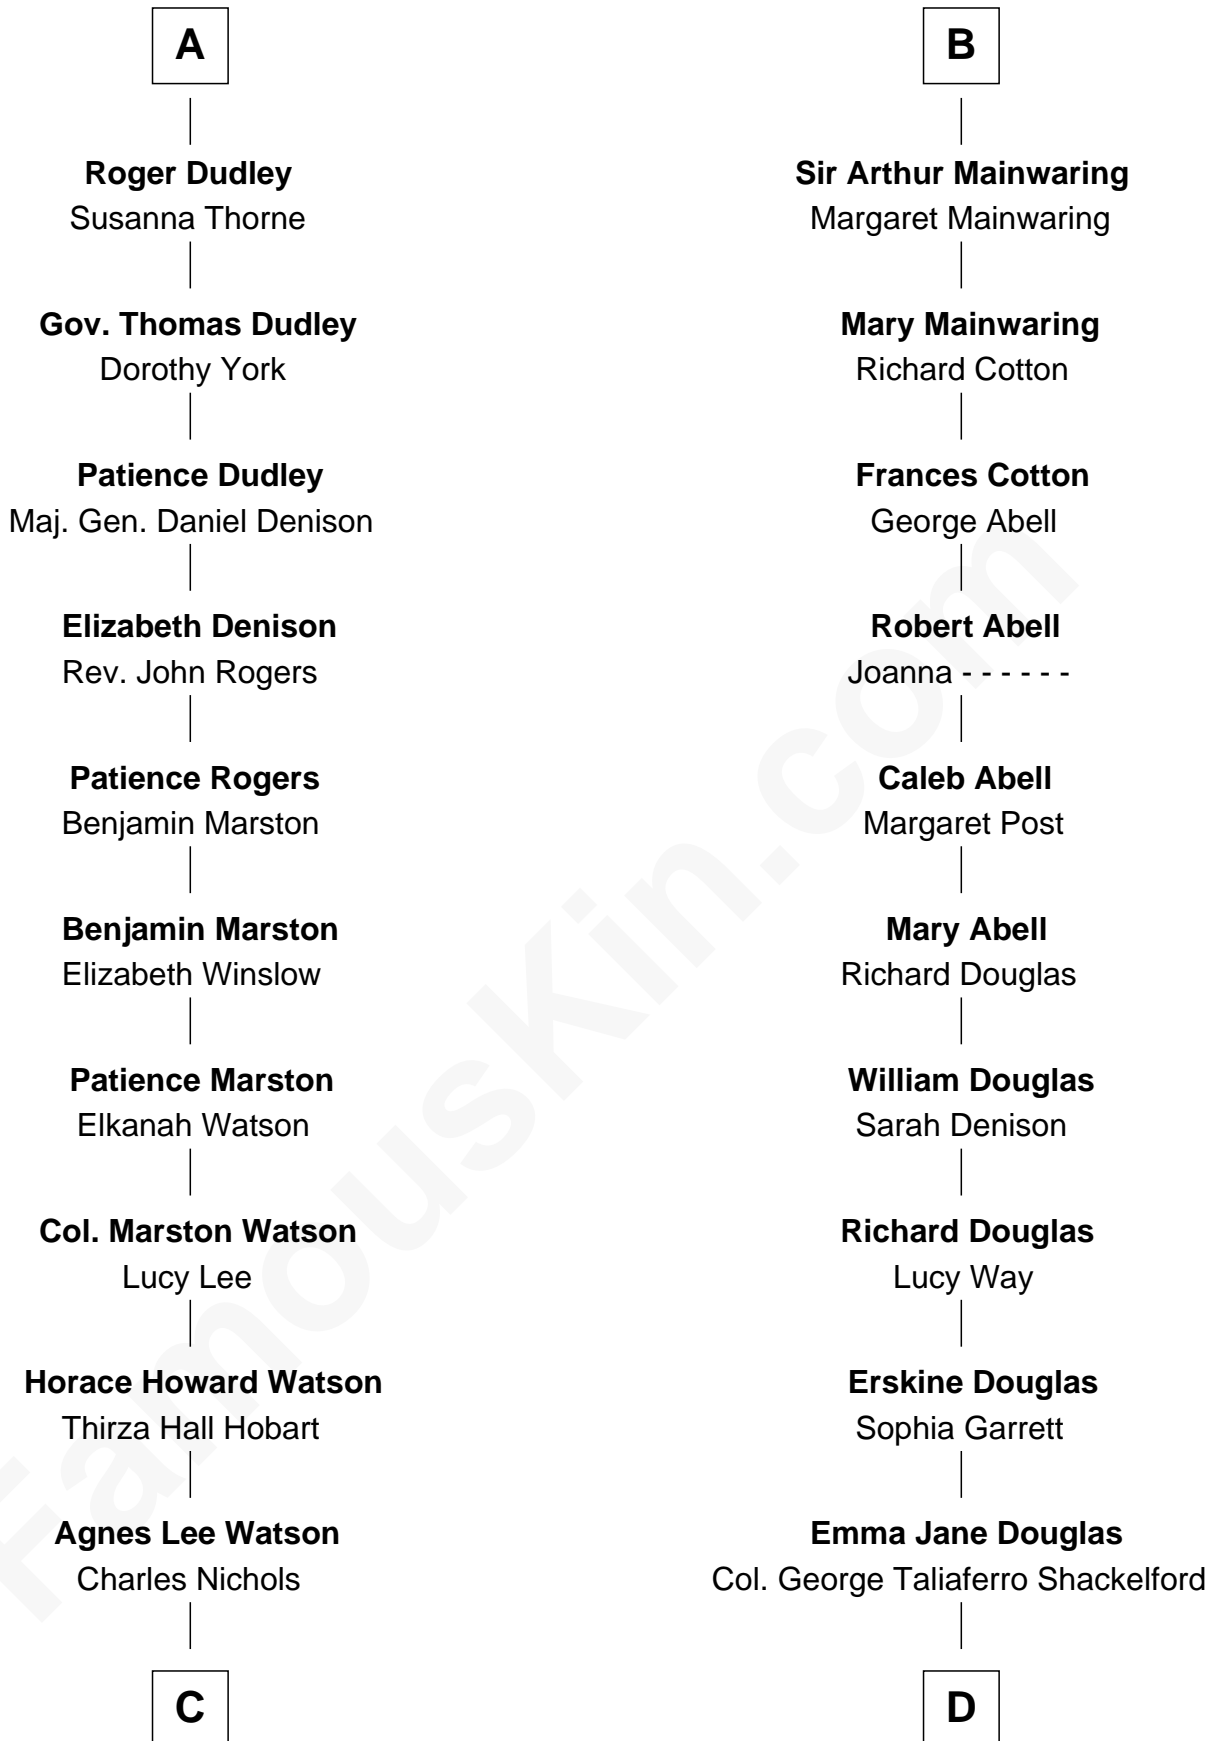

FamousKin.com

Relationship Chart of

John Cena

Movie Actor and WWE Pro Wrestler

20th cousin 1 time removed of

Illeana Douglas

TV and Movie Actress

C