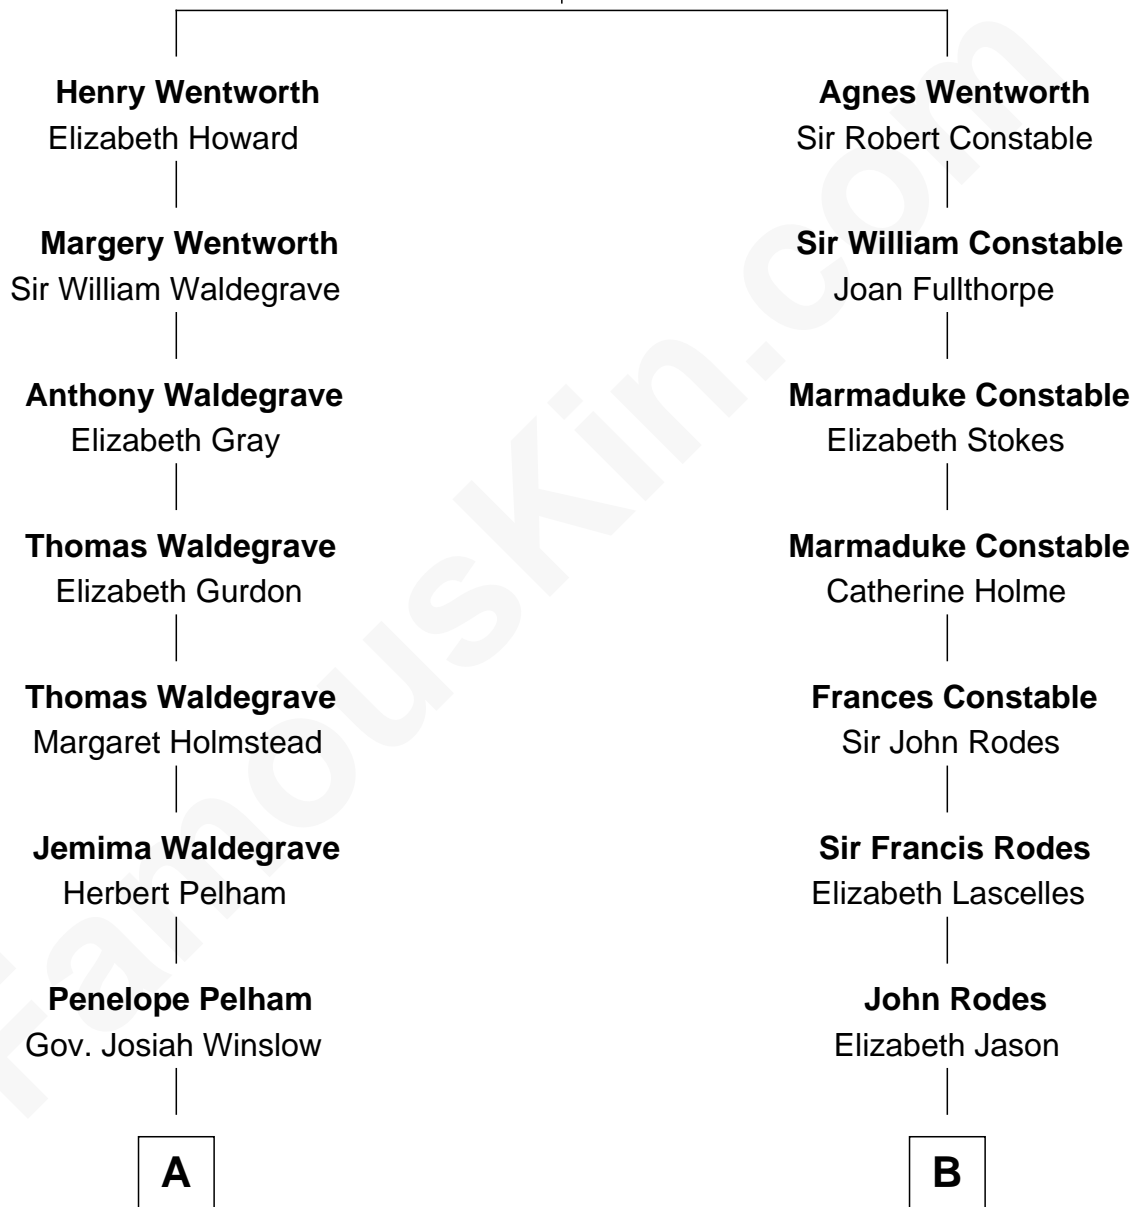

FamousKin.com Relationship Chart of

John Cena

Movie Actor and WWE Pro Wrestler

17th cousin of

Illeana Douglas

TV and Movie Actress

Sir Roger Wentworth

Margery Despencer

John Cena photo by [Edward Joseph Hersom II](#)

Illeana Douglas photo by [Lan Bui](#) ([CC BY-SA 2.0](#))