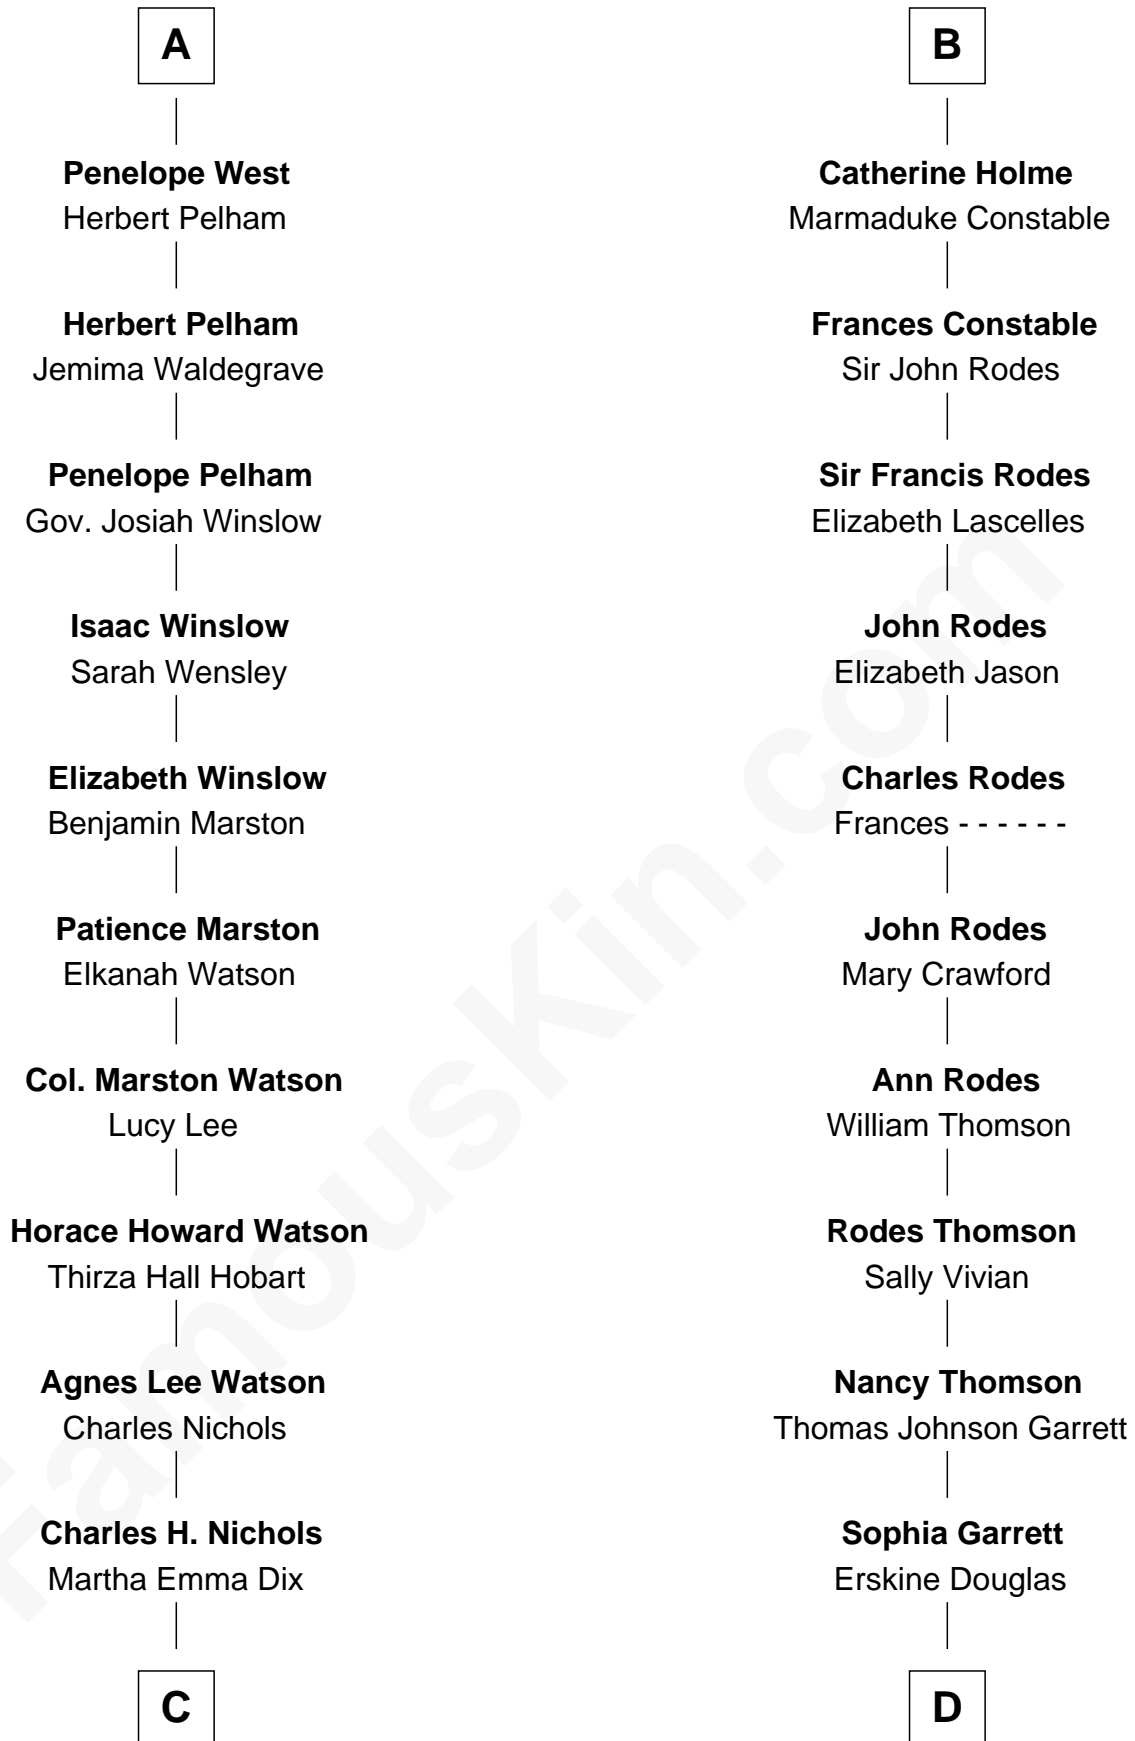

FamousKin.com

Relationship Chart of

John Cena

Movie Actor and WWE Pro Wrestler

20th cousin 1 time removed of

Illeana Douglas

TV and Movie Actress

Sir Michael de la Pole

Katherine Wingfield

C

Charles Nichols
Julia Ellen Skelton

Natalie Nichols
Ulysses John Lupien

Carol Frances Lupien
John Joseph Cena

John Cena
Actor and Pro Wrestler

D

Emma Jane Douglas
Col. George Taliaferro Shackelford