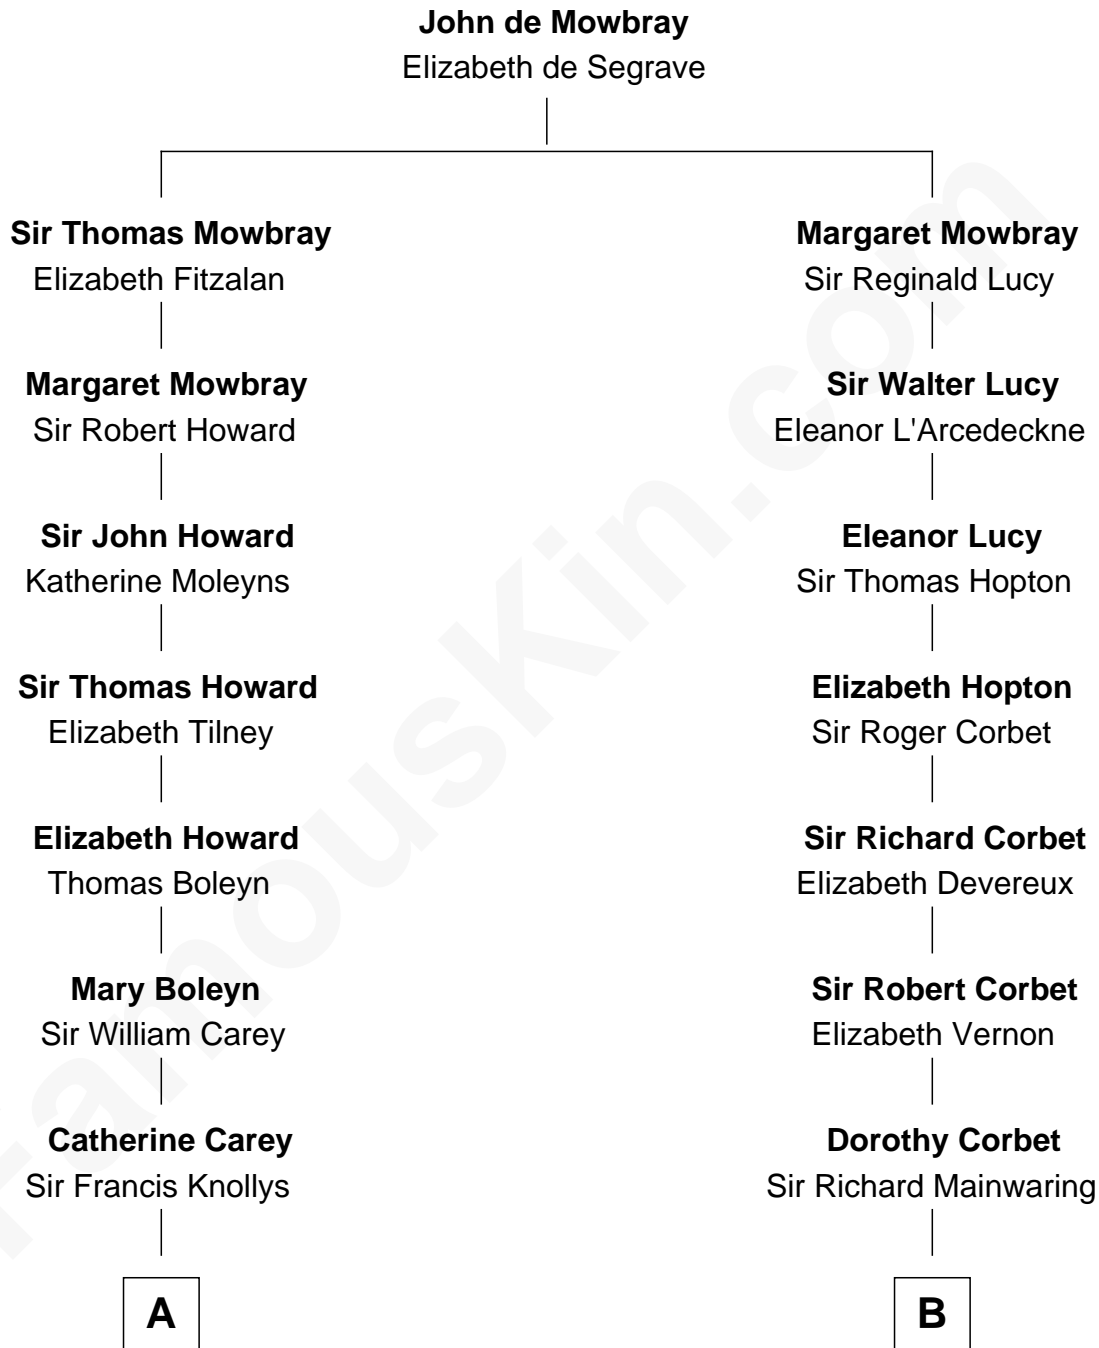

FamousKin.com

Relationship Chart of

John Cena

Movie Actor and WWE Pro Wrestler

20th cousin 1 time removed of

Illeana Douglas

TV and Movie Actress

C