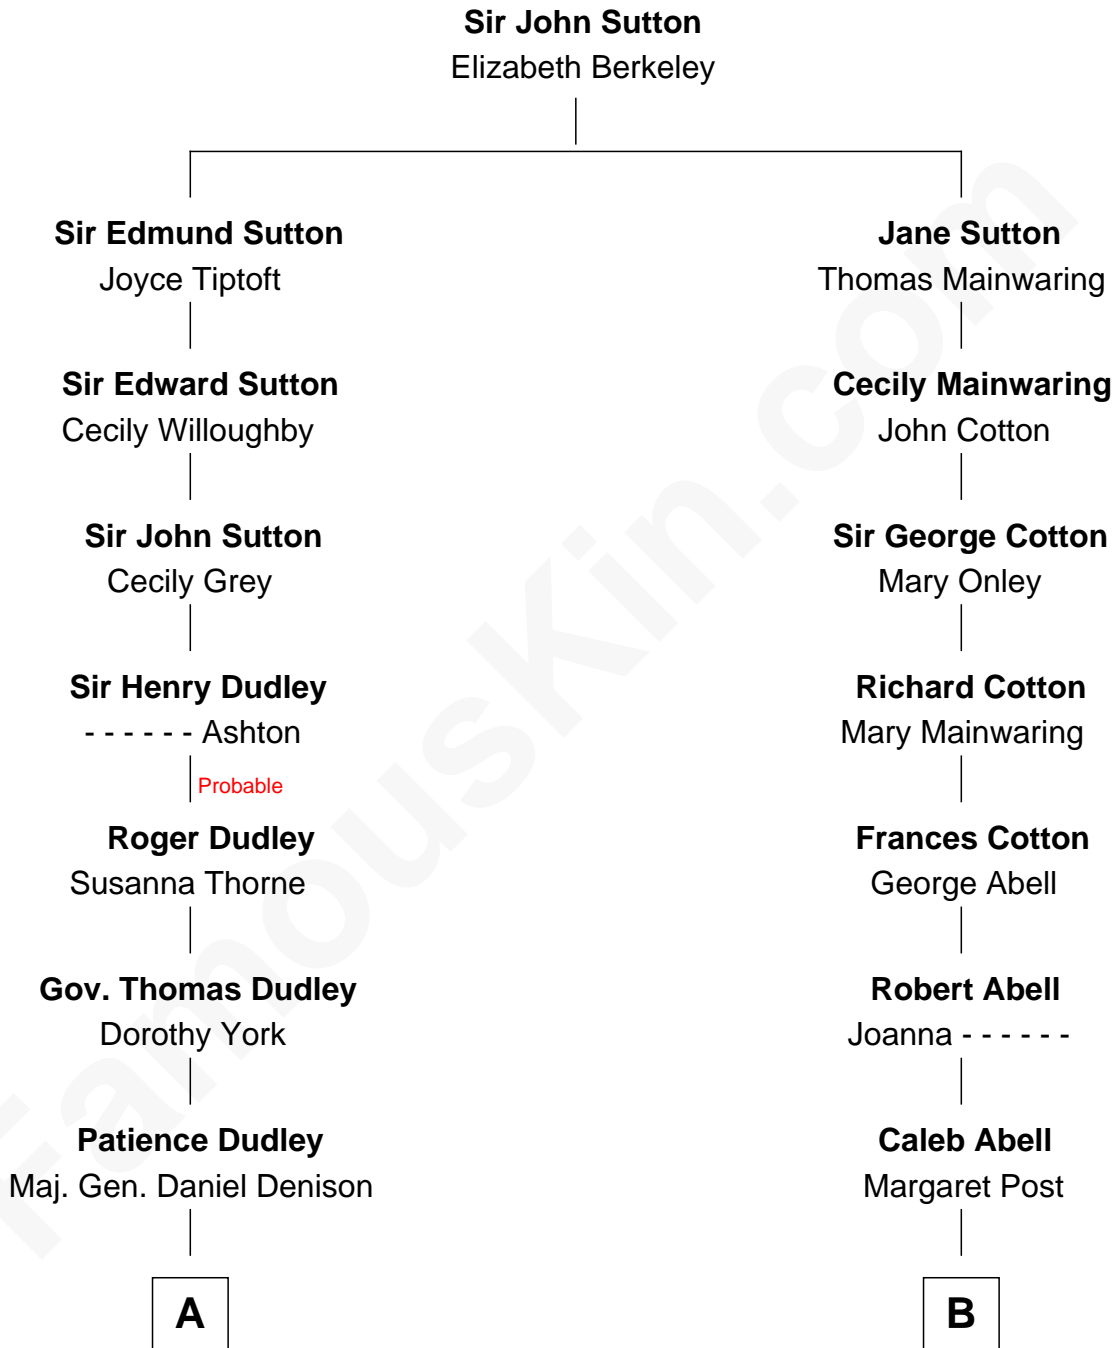

FamousKin.com

Relationship Chart of

John Cena

Movie Actor and WWE Pro Wrestler

13th cousin 5 times removed of

Melvyn Douglas
Movie Actor

C

—
Carol Frances Lupien