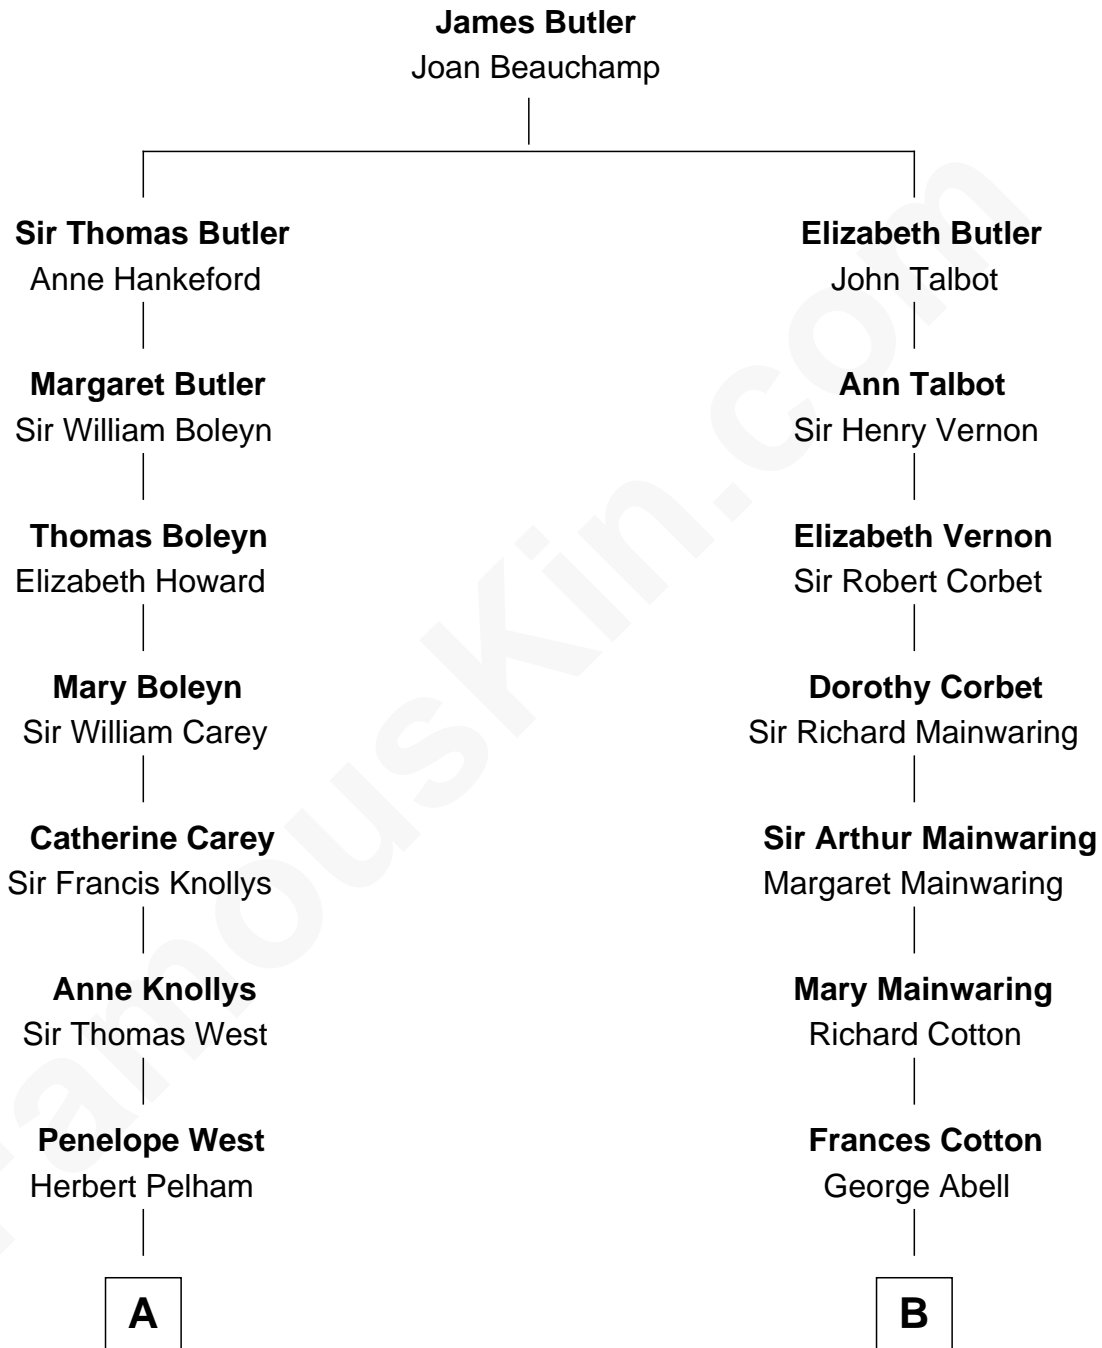

# FamousKin.com

## Relationship Chart of

### John Cena

Movie Actor and WWE Pro Wrestler

15th cousin 4 times removed of

**Melvyn Douglas**  
Movie Actor

**C**

**Natalie Nichols**  
Ulysses John Lupien

**Carol Frances Lupien**  
John Joseph Cena

**John Cena**  
*Actor and Pro Wrestler*