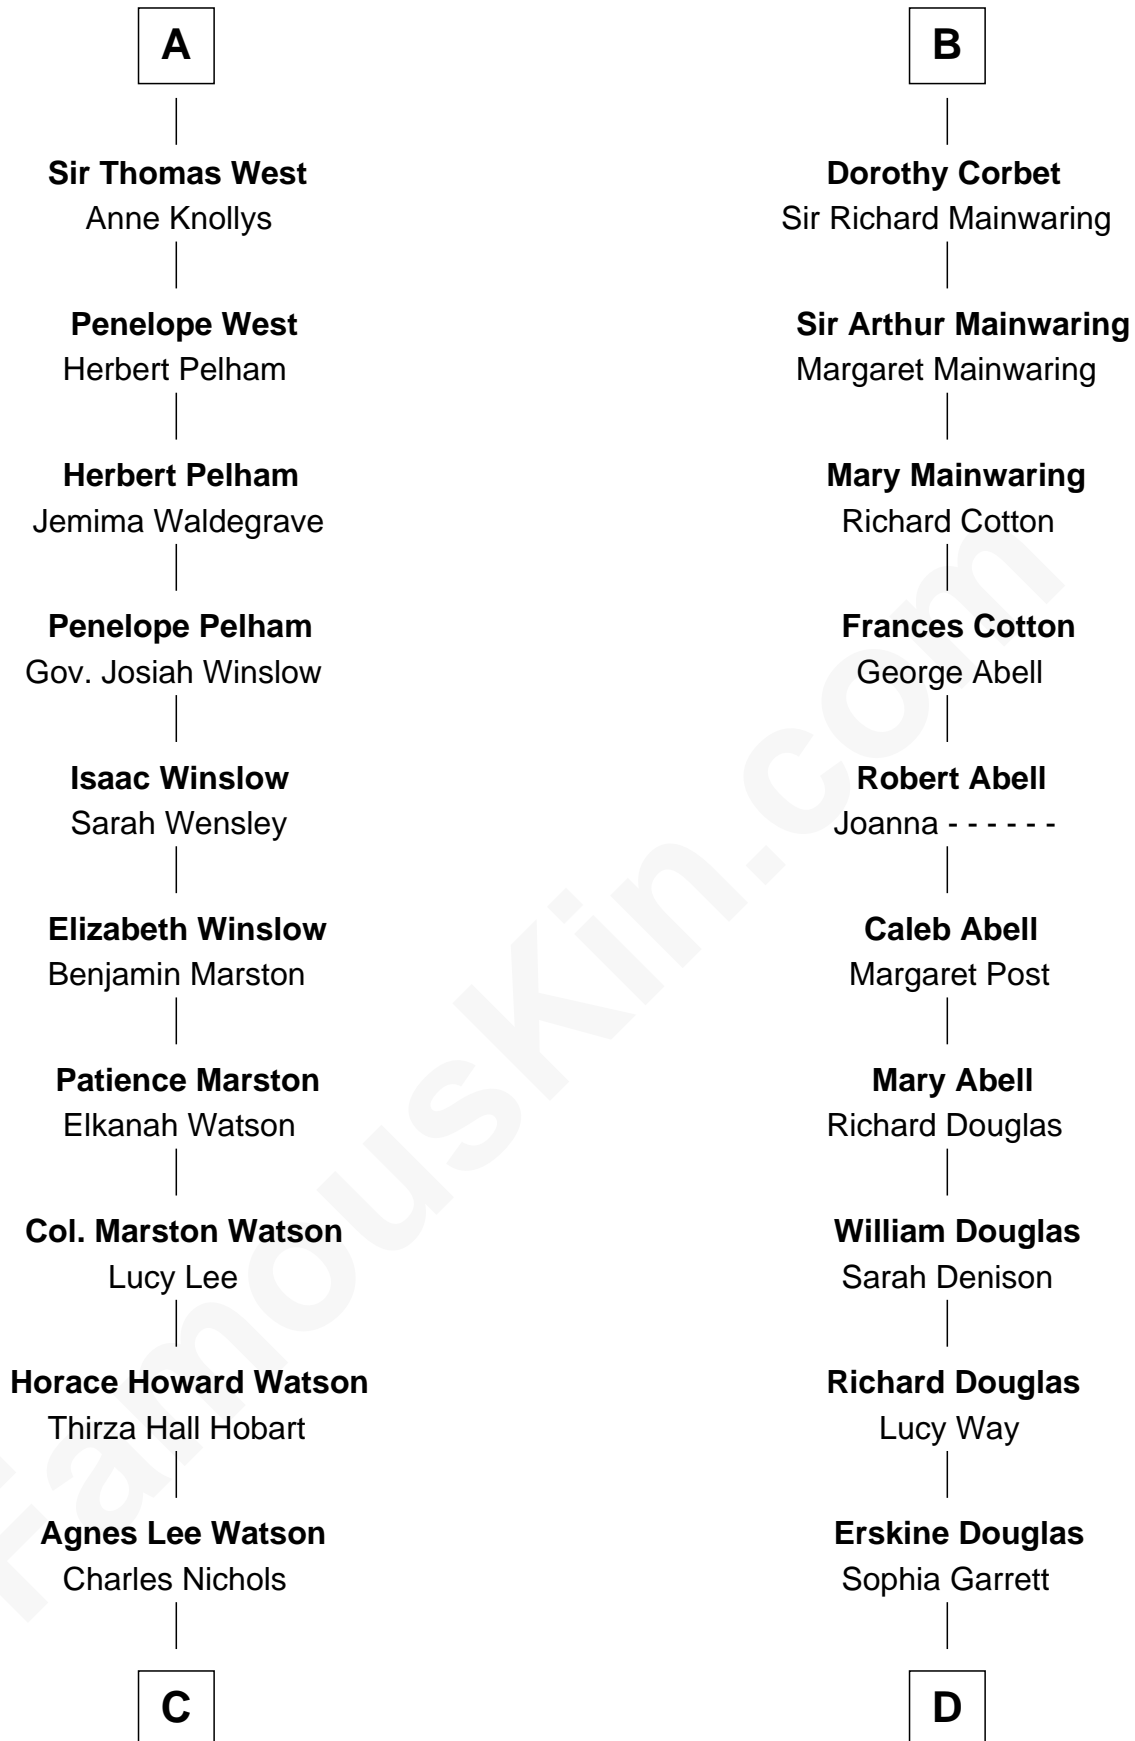

## Relationship Chart of

### John Cena

*Movie Actor and WWE Pro Wrestler*

19th cousin 2 times removed of

**Melvyn Douglas**  
*Movie Actor*

**C**

**Charles H. Nichols**

Martha Emma Dix

**Charles Nichols**