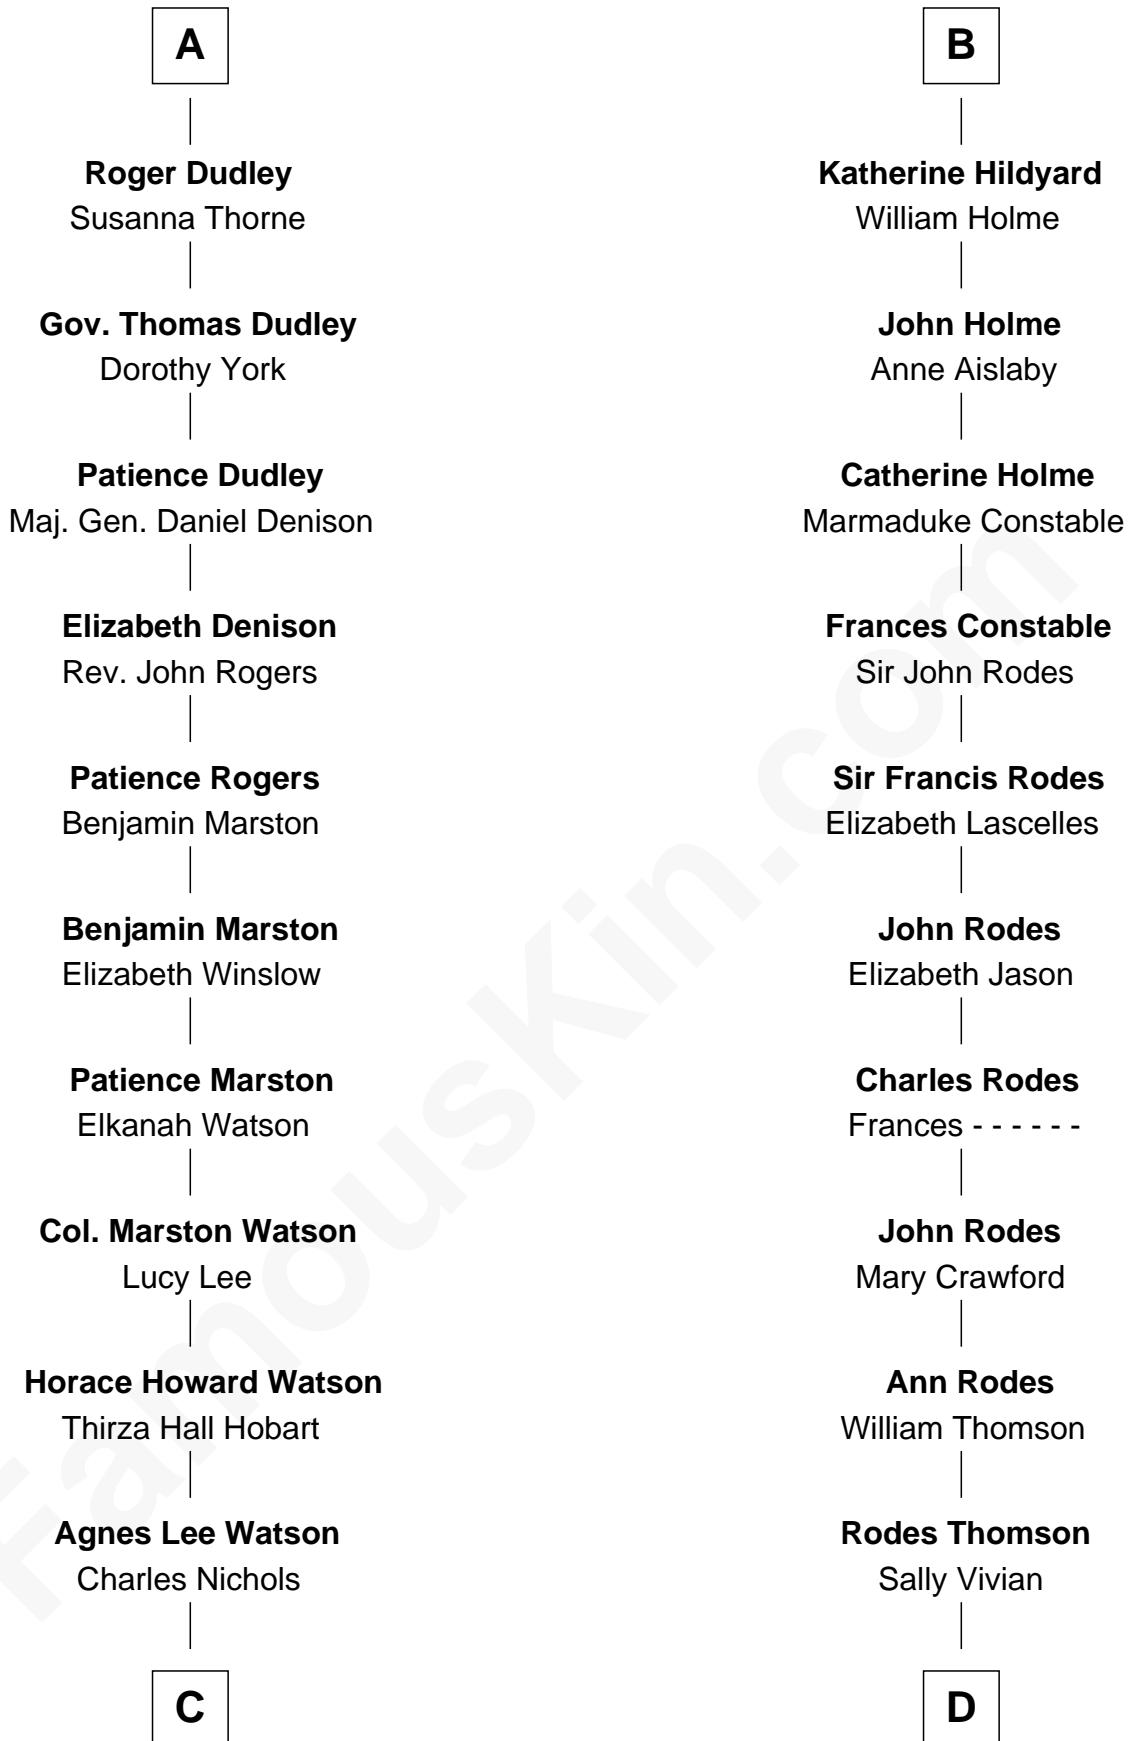

## Relationship Chart of

**John Cena**

*Movie Actor and WWE Pro Wrestler*

21st cousin of

**Melvyn Douglas**

*Movie Actor*

**Edward III, King of England**

Philippa of Hainault

**C**

**Charles H. Nichols**

Martha Emma Dix

**Charles Nichols**

Julia Ellen Skelton

**Natalie Nichols**

Ulysses John Lupien

**Carol Frances Lupien**