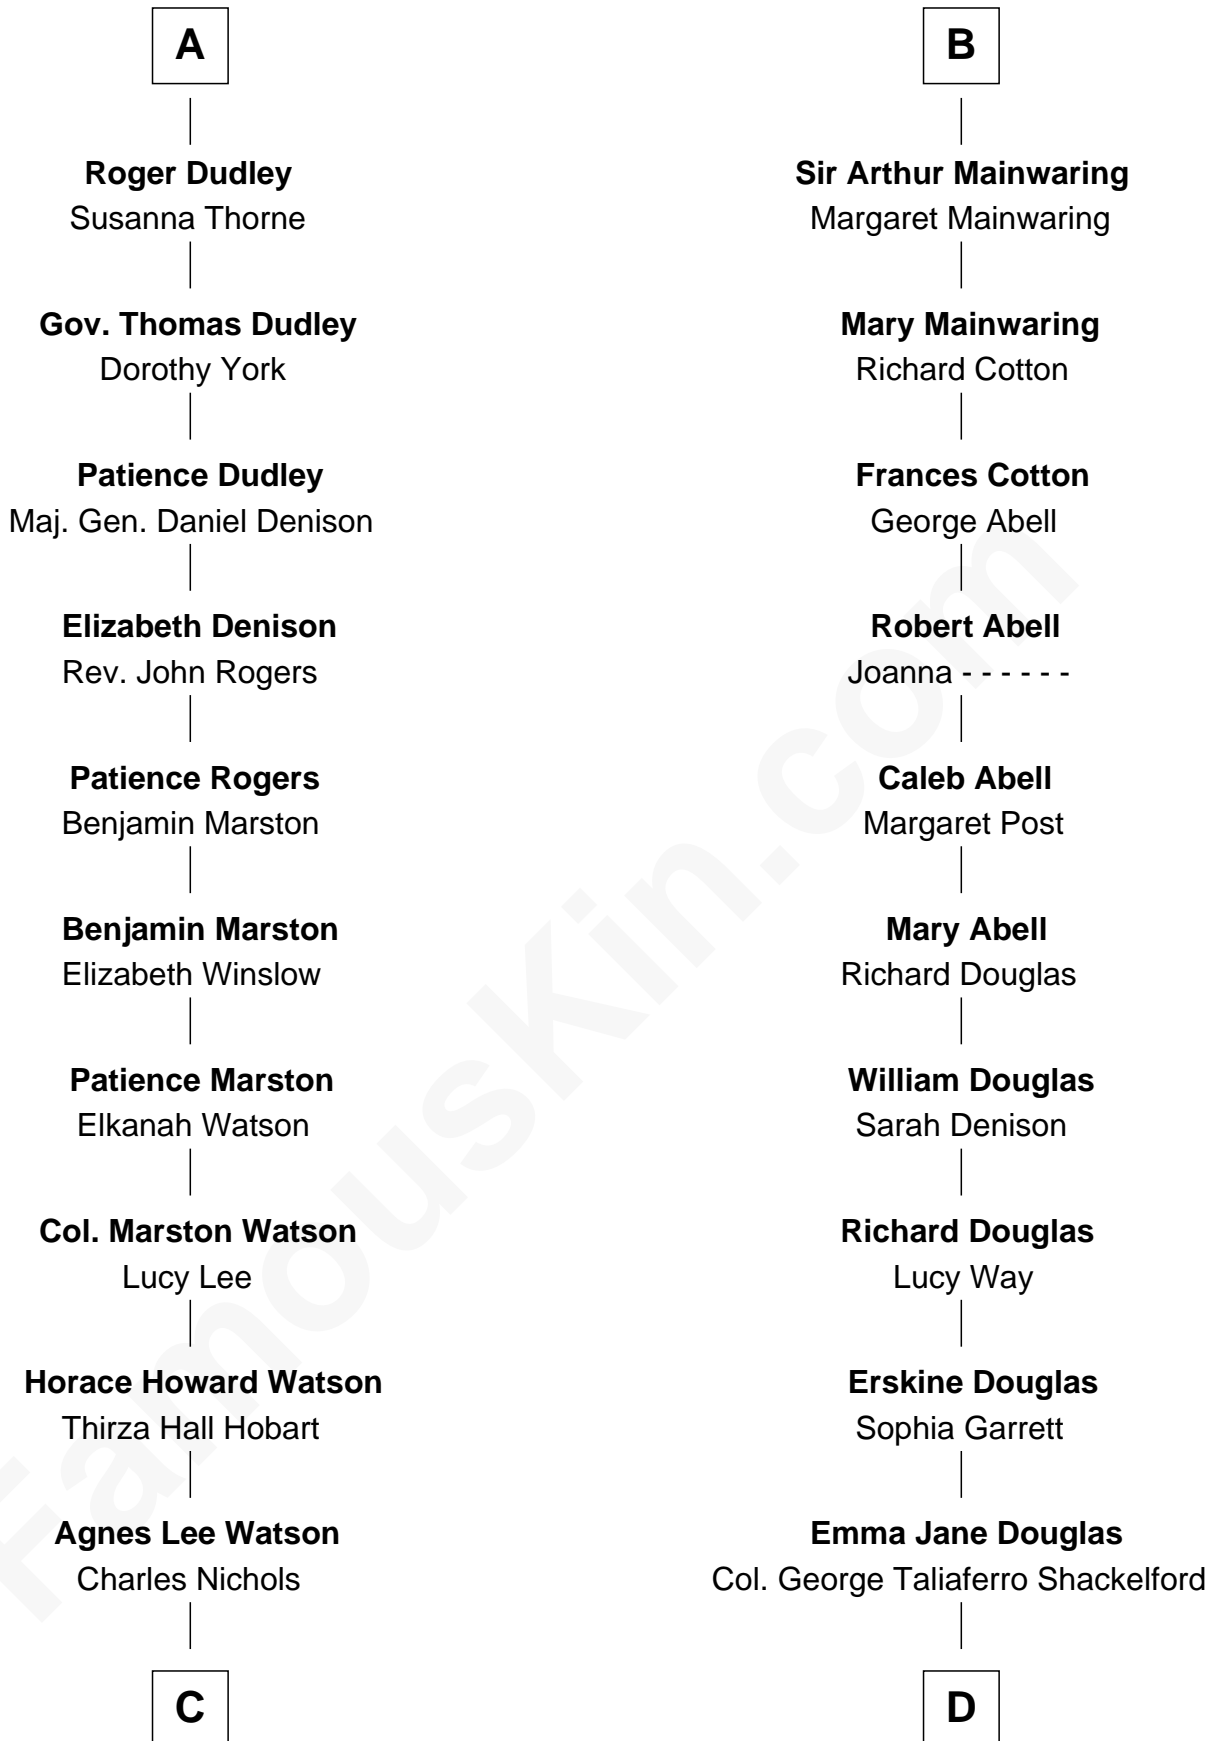

FamousKin.com

Relationship Chart of

John Cena

Movie Actor and WWE Pro Wrestler

18th cousin 3 times removed of

Melvyn Douglas
Movie Actor

C

Charles H. Nichols
Martha Emma Dix