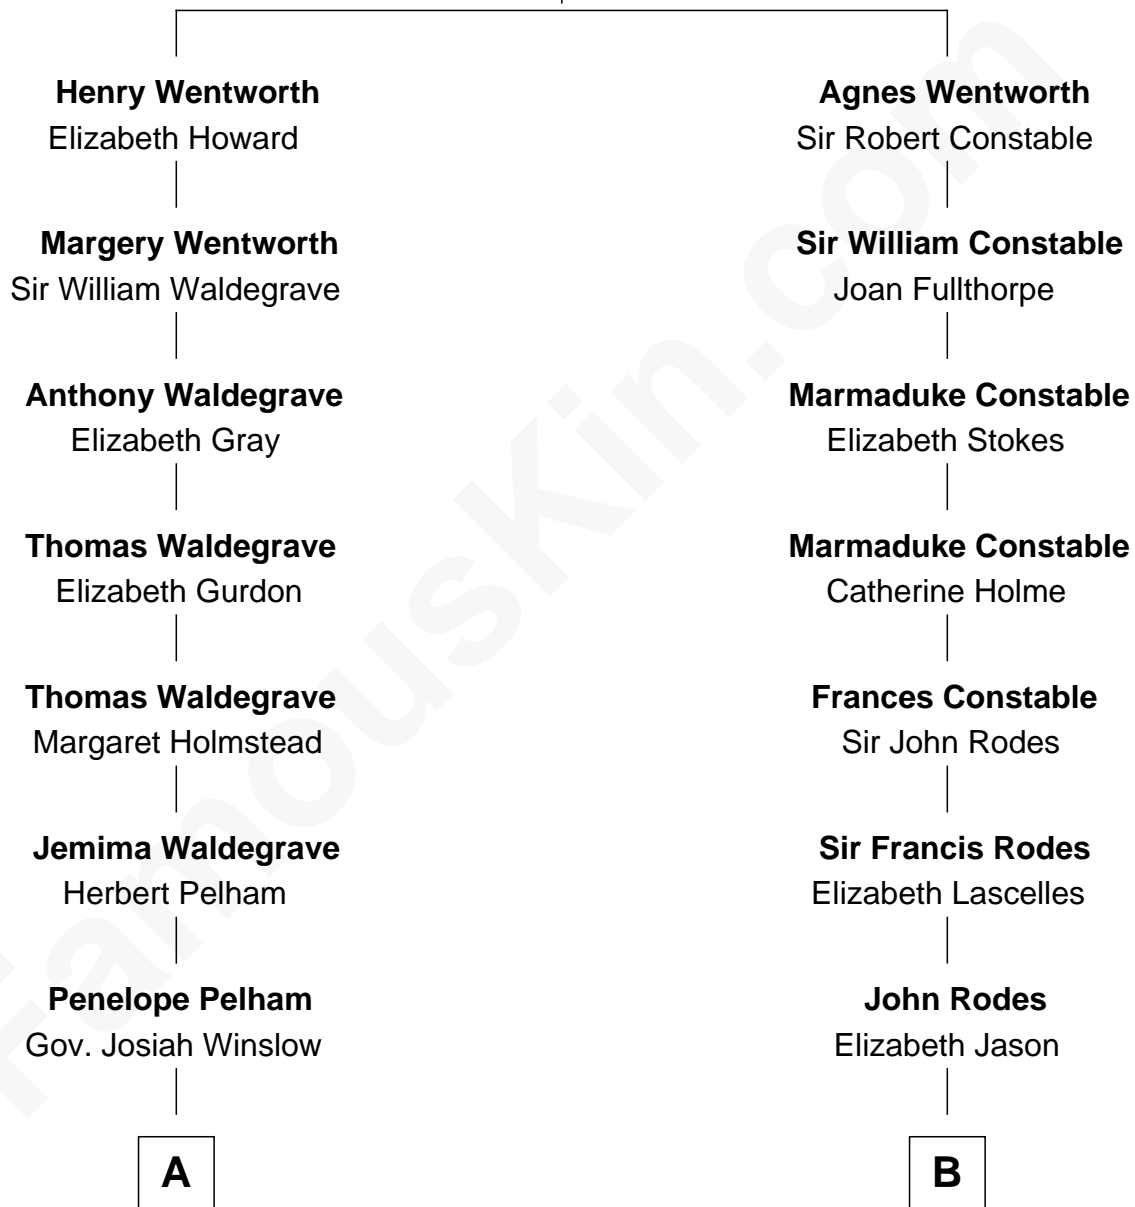

FamousKin.com

Relationship Chart of

John Cena

Movie Actor and WWE Pro Wrestler

15th cousin 2 times removed of

Melvyn Douglas
Movie Actor

Sir Roger Wentworth
Margery Despencer

John Cena photo by [Edward Joseph Hersom II](#)