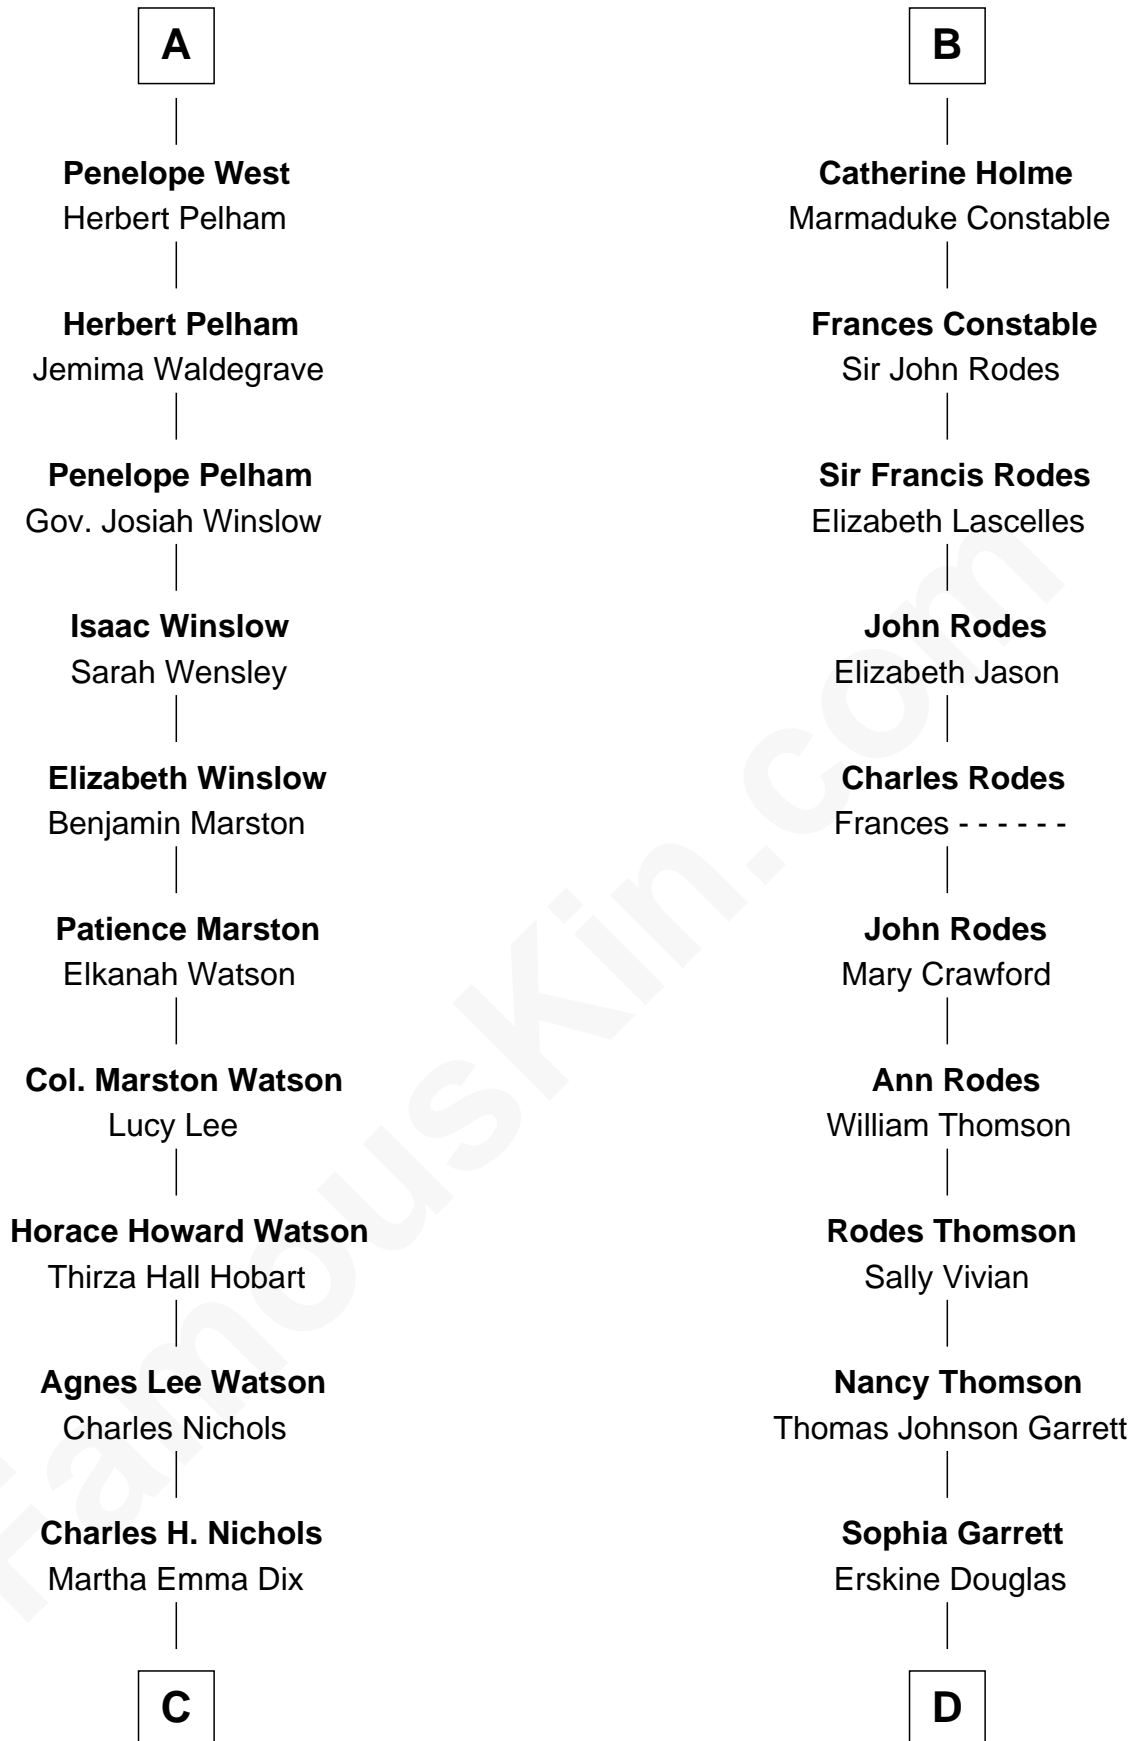

FamousKin.com

Relationship Chart of

John Cena

Movie Actor and WWE Pro Wrestler

19th cousin 1 time removed of

Melvyn Douglas
Movie Actor

C

Charles Nichols
Julia Ellen Skelton

Natalie Nichols
Ulysses John Lupien

Carol Frances Lupien
John Joseph Cena

John Cena
Actor and Pro Wrestler

D

Emma Jane Douglas
Col. George Taliaferro Shackelford

Lena Priscilla Shackelford
Edouard Gregory Hesselberg