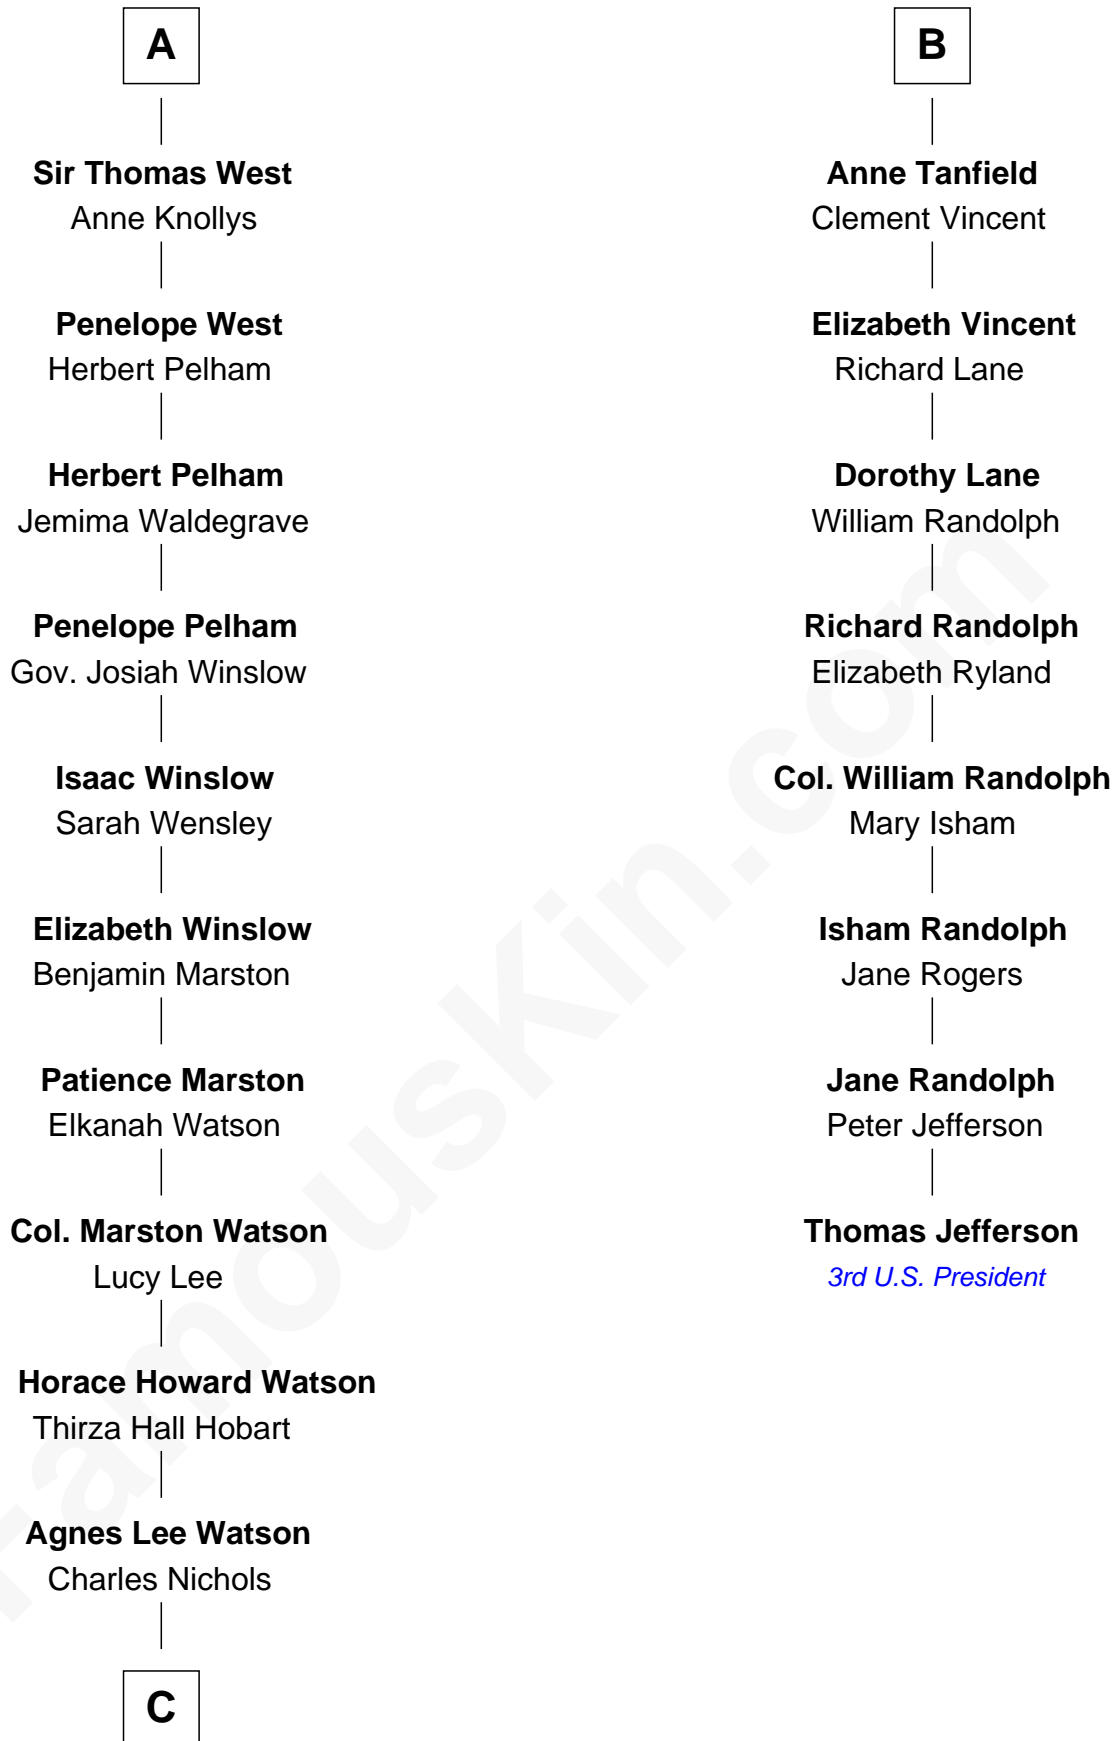

## Relationship Chart of

### Thomas Jefferson

3rd U.S. President and Signer of the Declaration of Independence

**C**

—  
**Charles H. Nichols**

Martha Emma Dix

—  
**Charles Nichols**

Julia Ellen Skelton

—  
**Natalie Nichols**