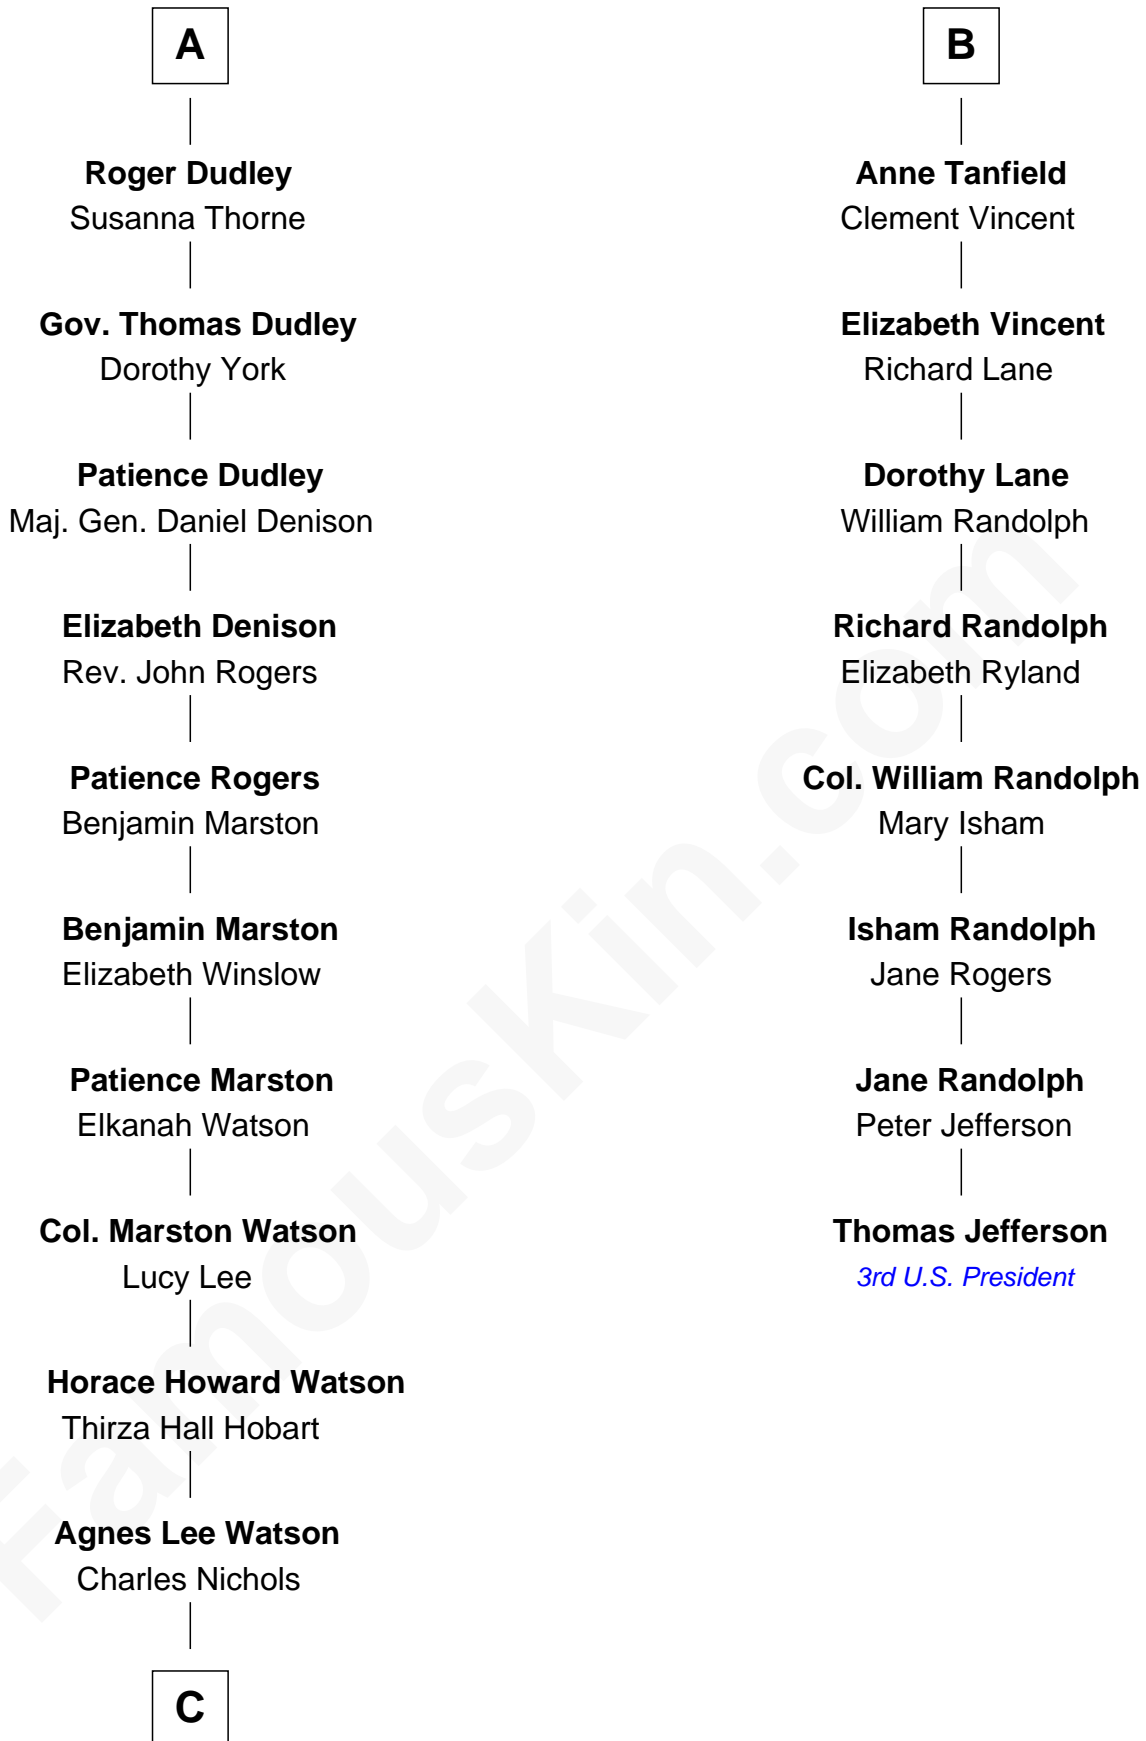

FamousKin.com

Relationship Chart of

John Cena

Movie Actor and WWE Pro Wrestler

14th cousin 7 times removed of

Thomas Jefferson

3rd U.S. President and Signer of the Declaration of Independence

C

—
Charles H. Nichols

Martha Emma Dix

—
Charles Nichols

Julia Ellen Skelton

—
Natalie Nichols

Ulysses John Lupien

—
Carol Frances Lupien

John Joseph Cena