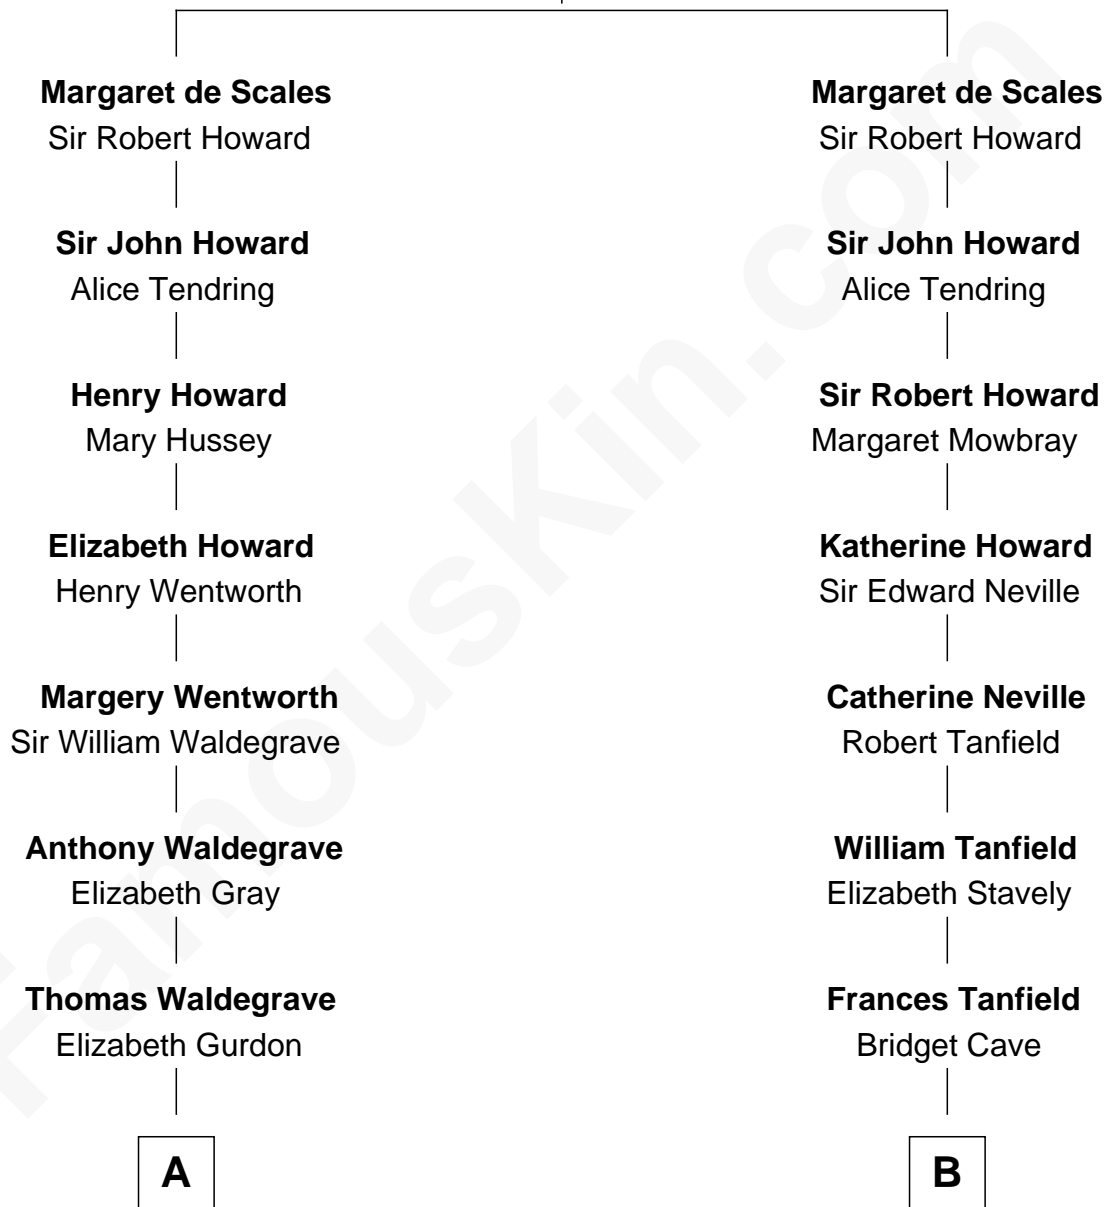

Sir Robert de Scales

Katherine d'Ufford