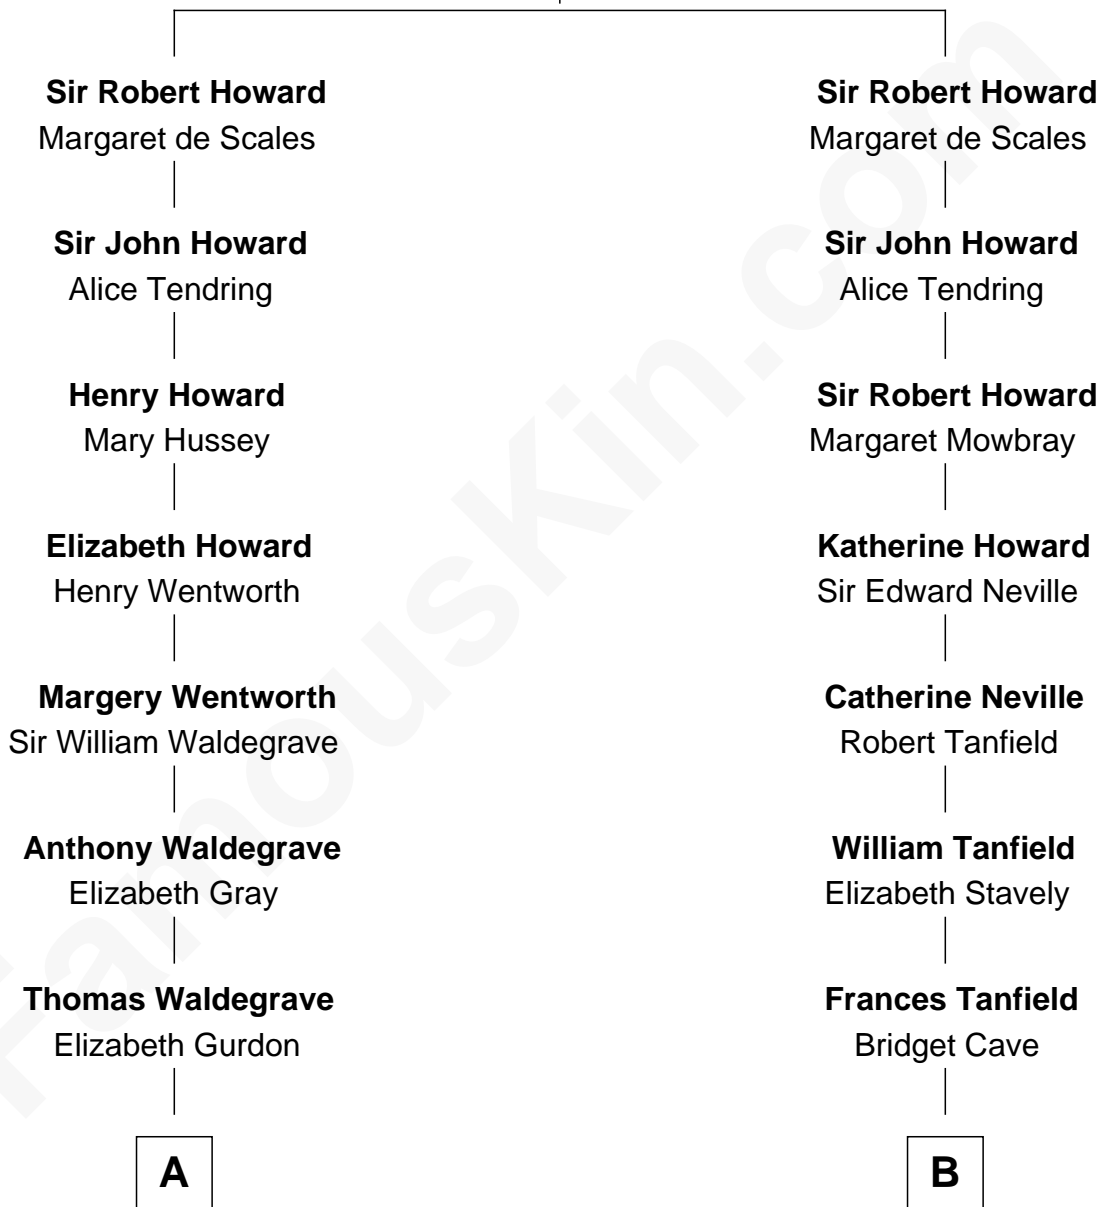

## Relationship Chart of

### John Cena

Movie Actor and WWE Pro Wrestler

14th cousin 6 times removed of

### Thomas Jefferson

3rd U.S. President and Signer of the Declaration of Independence

**Sir John Howard**

Alice de Bois

**C**

—  
**Charles Nichols**  
Julia Ellen Skelton

—  
**Natalie Nichols**  
Ulysses John Lupien