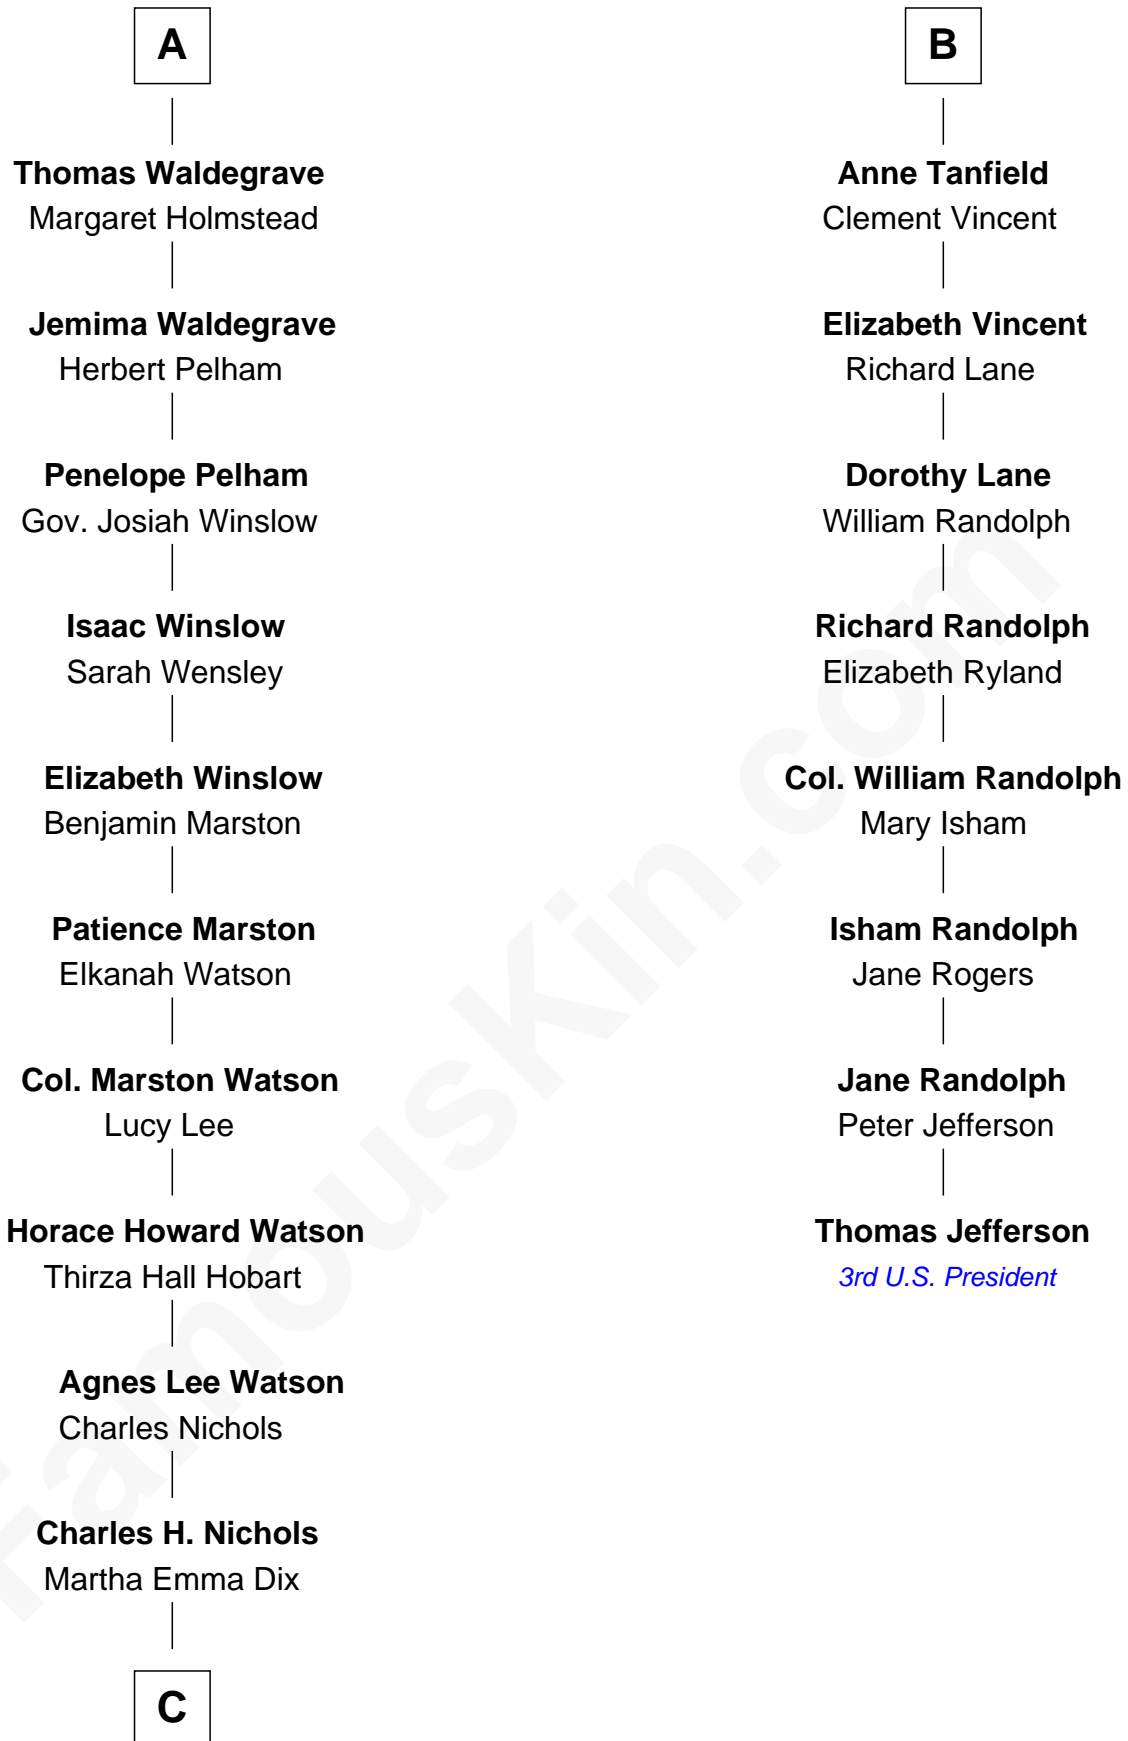

## Relationship Chart of

### Thomas Jefferson

3rd U.S. President and Signer of the Declaration of Independence

**Sir John Howard**

Alice de Bois

**C**

—  
**Charles Nichols**  
Julia Ellen Skelton

—  
**Natalie Nichols**  
Ulysses John Lupien