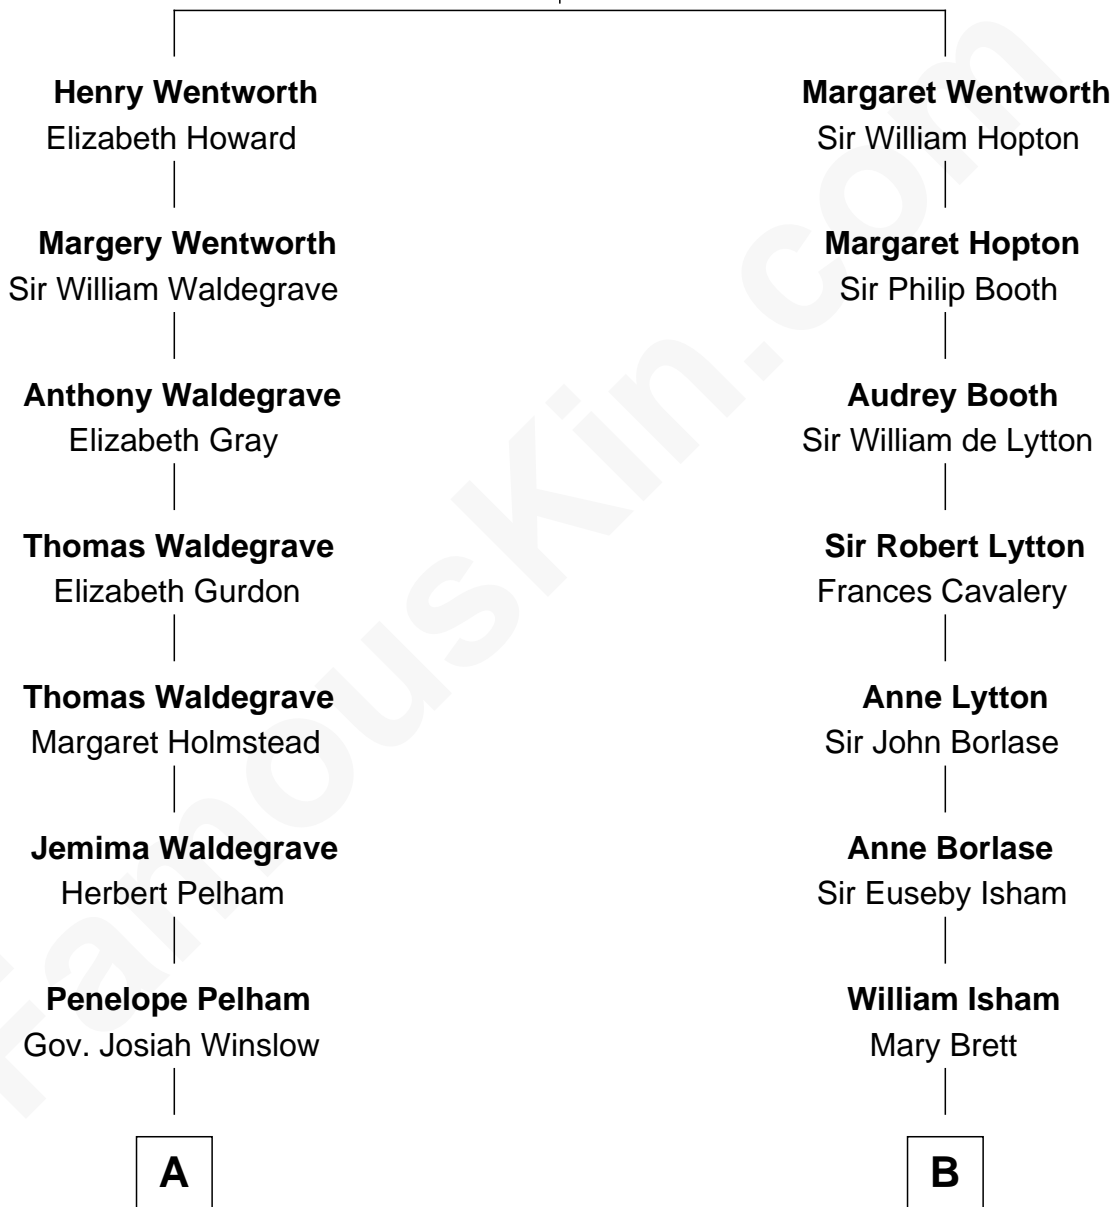

## Relationship Chart of

### John Cena

Movie Actor and WWE Pro Wrestler

11th cousin 6 times removed of

### Thomas Jefferson

3rd U.S. President and Signer of the Declaration of Independence

**Sir Roger Wentworth**

Margery Despencer

John Cena photo by [Edward Joseph Hersom II](#)