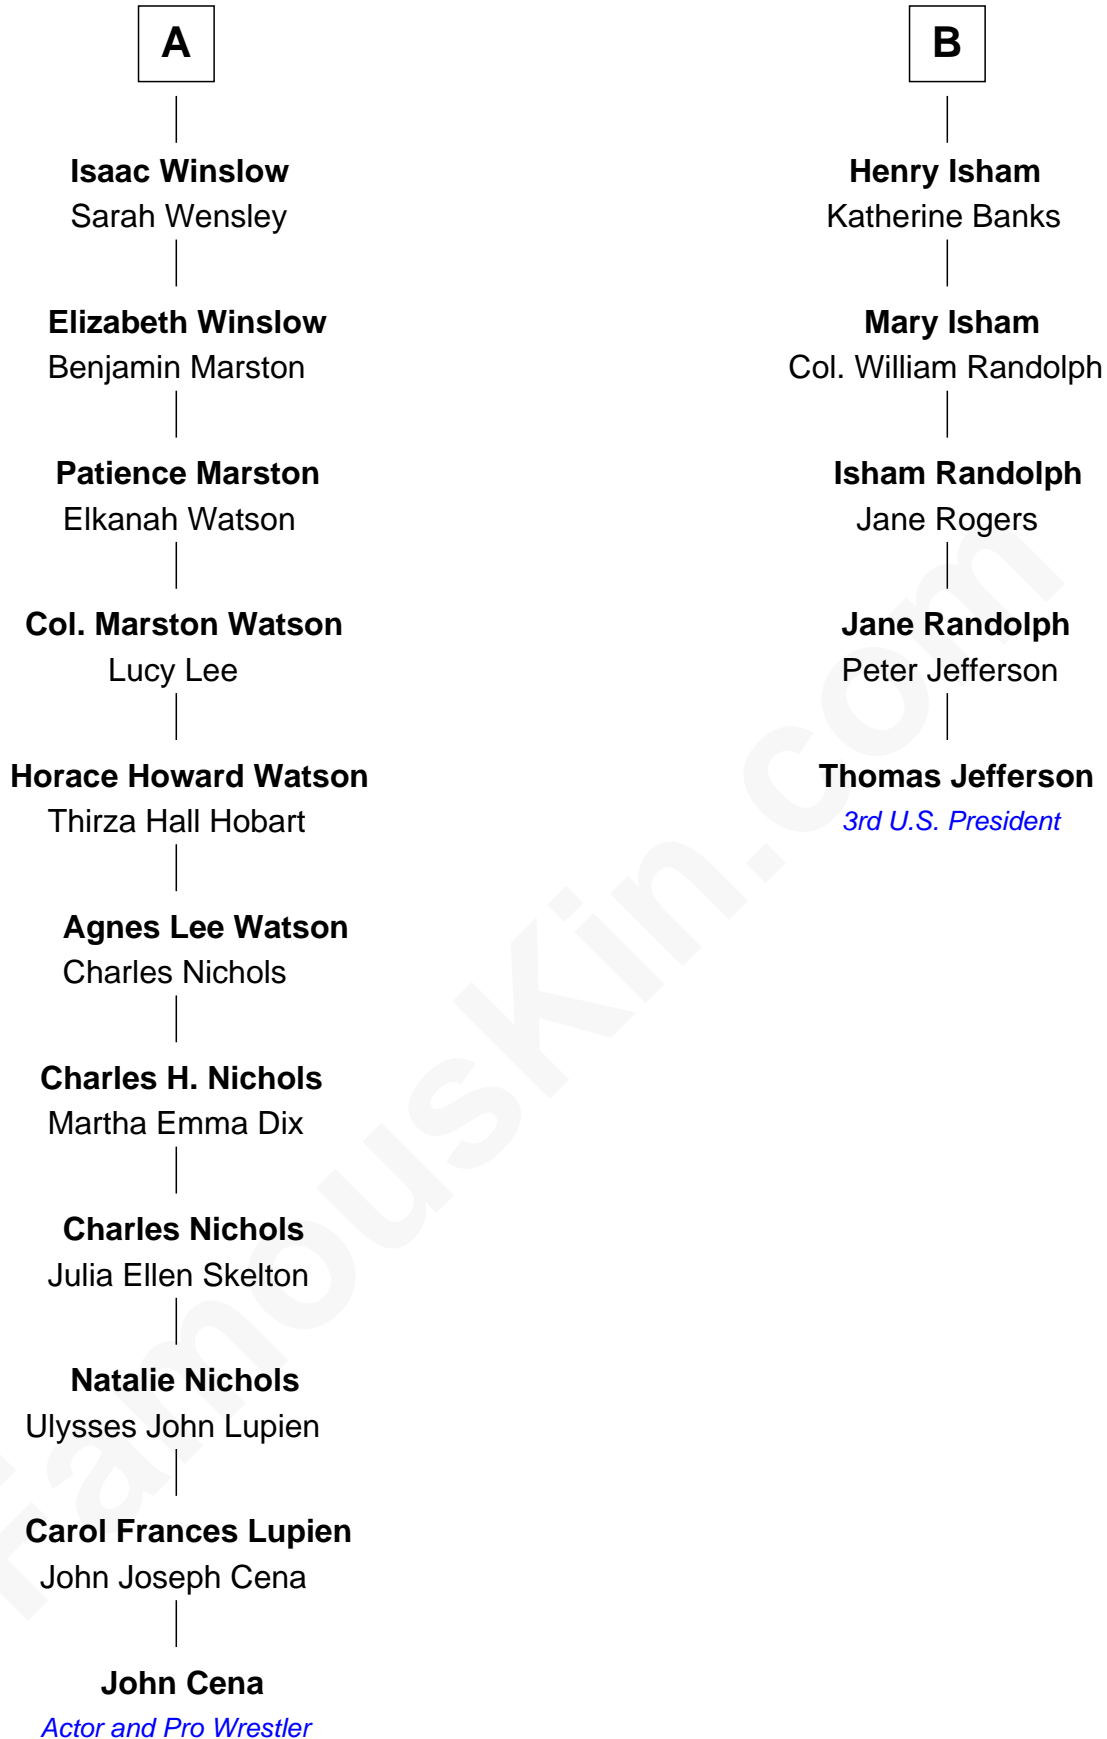

## Relationship Chart of

### John Cena

Movie Actor and WWE Pro Wrestler

11th cousin 6 times removed of

### Thomas Jefferson

3rd U.S. President and Signer of the Declaration of Independence

**Sir Roger Wentworth**

Margery Despencer

John Cena photo by [Edward Joseph Hersom II](#)