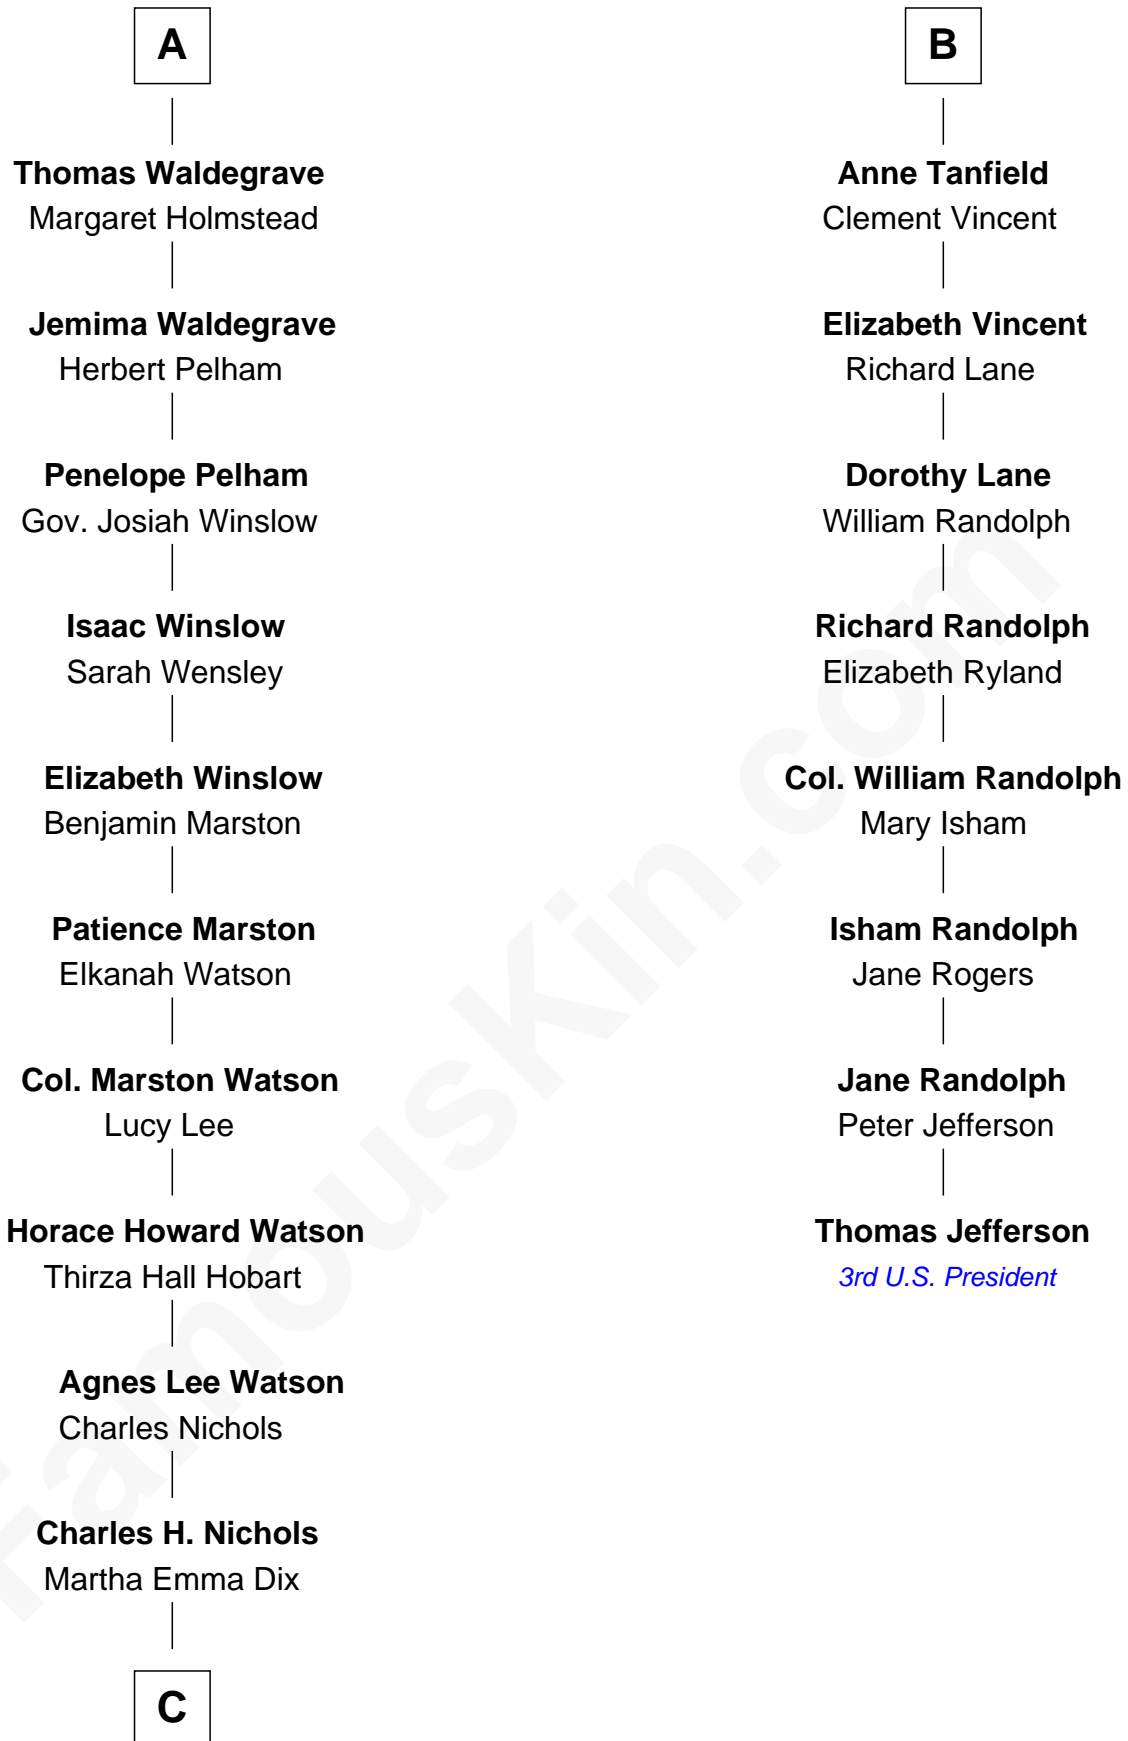

FamousKin.com

Relationship Chart of

John Cena

Movie Actor and WWE Pro Wrestler

14th cousin 6 times removed of

Thomas Jefferson

3rd U.S. President and Signer of the Declaration of Independence

William Mylde