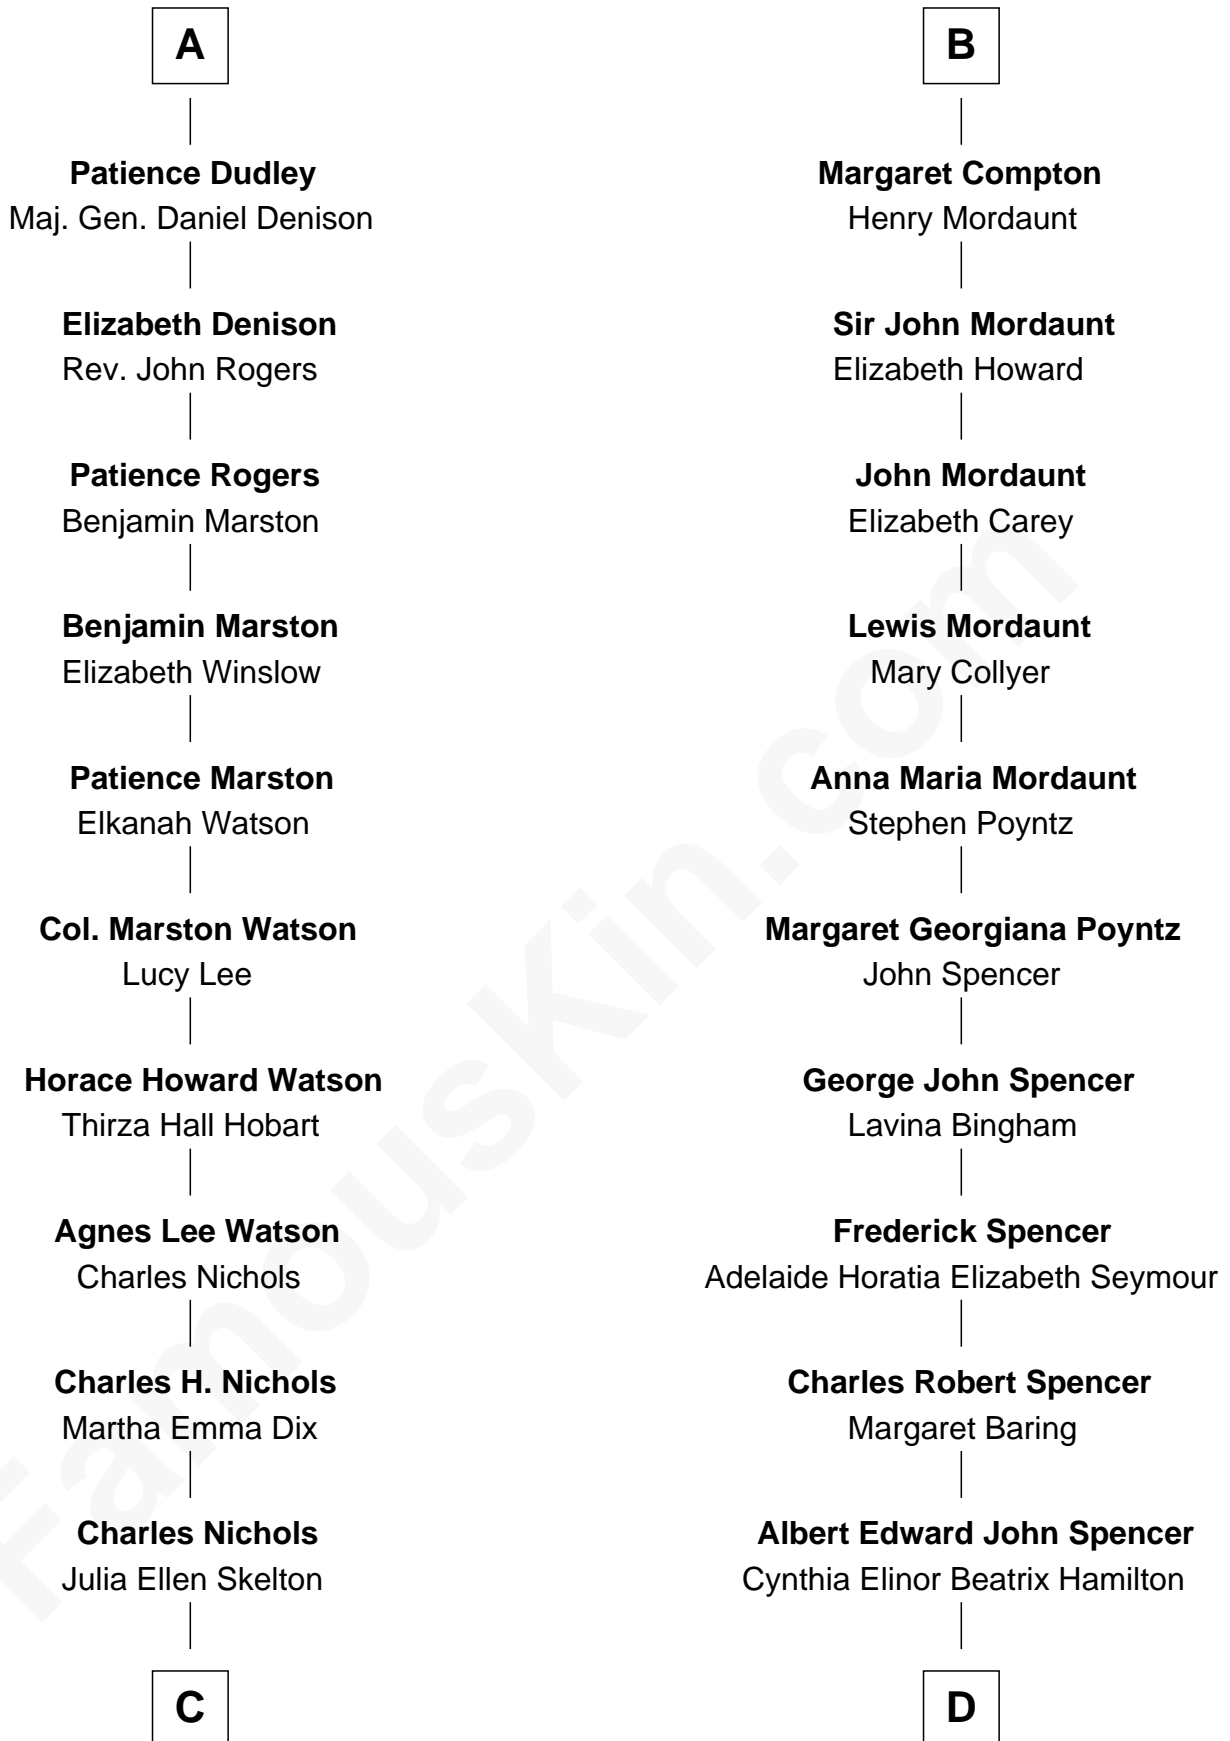

FamousKin.com

Relationship Chart of

John Cena

Movie Actor and WWE Pro Wrestler

18th cousin 1 time removed of

Princess Diana
Princess of Wales

C

Natalie Nichols
Ulysses John Lupien