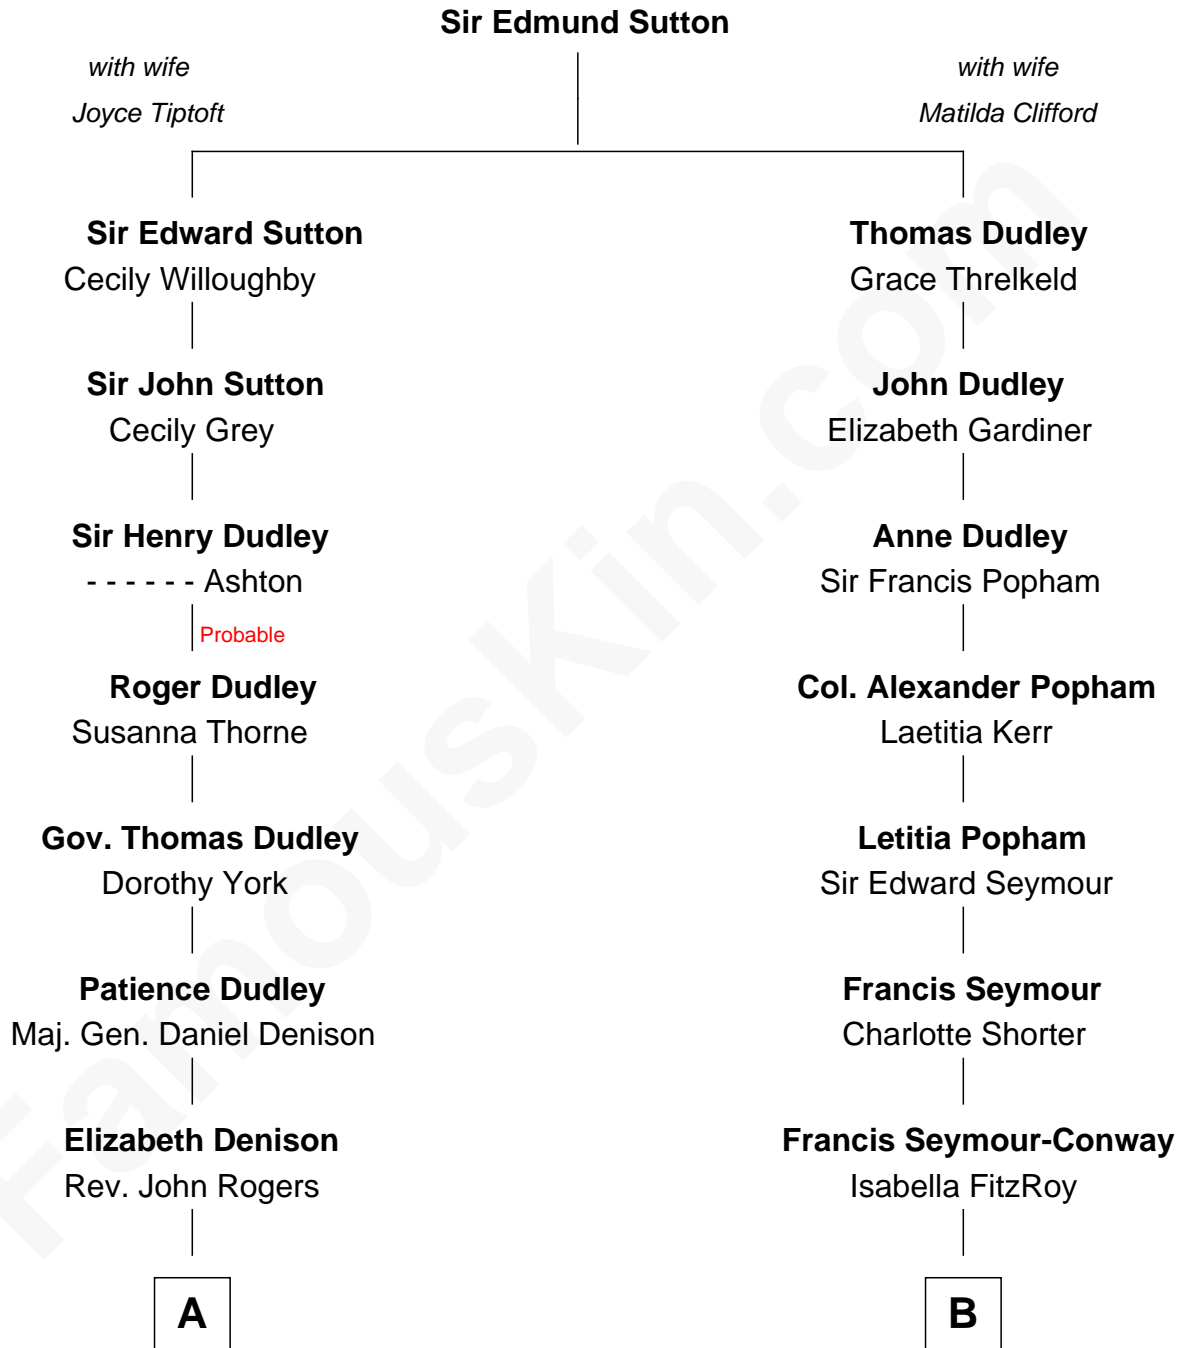

FamousKin.com

Relationship Chart of

John Cena

Movie Actor and WWE Pro Wrestler

13th cousin 4 times removed of

Princess Diana
Princess of Wales

A

Patience Rogers
Benjamin Marston

Benjamin Marston
Elizabeth Winslow

Patience Marston
Elkanah Watson

Col. Marston Watson
Lucy Lee

Horace Howard Watson
Thirza Hall Hobart

Agnes Lee Watson
Charles Nichols

Charles H. Nichols
Martha Emma Dix

Charles Nichols
Julia Ellen Skelton