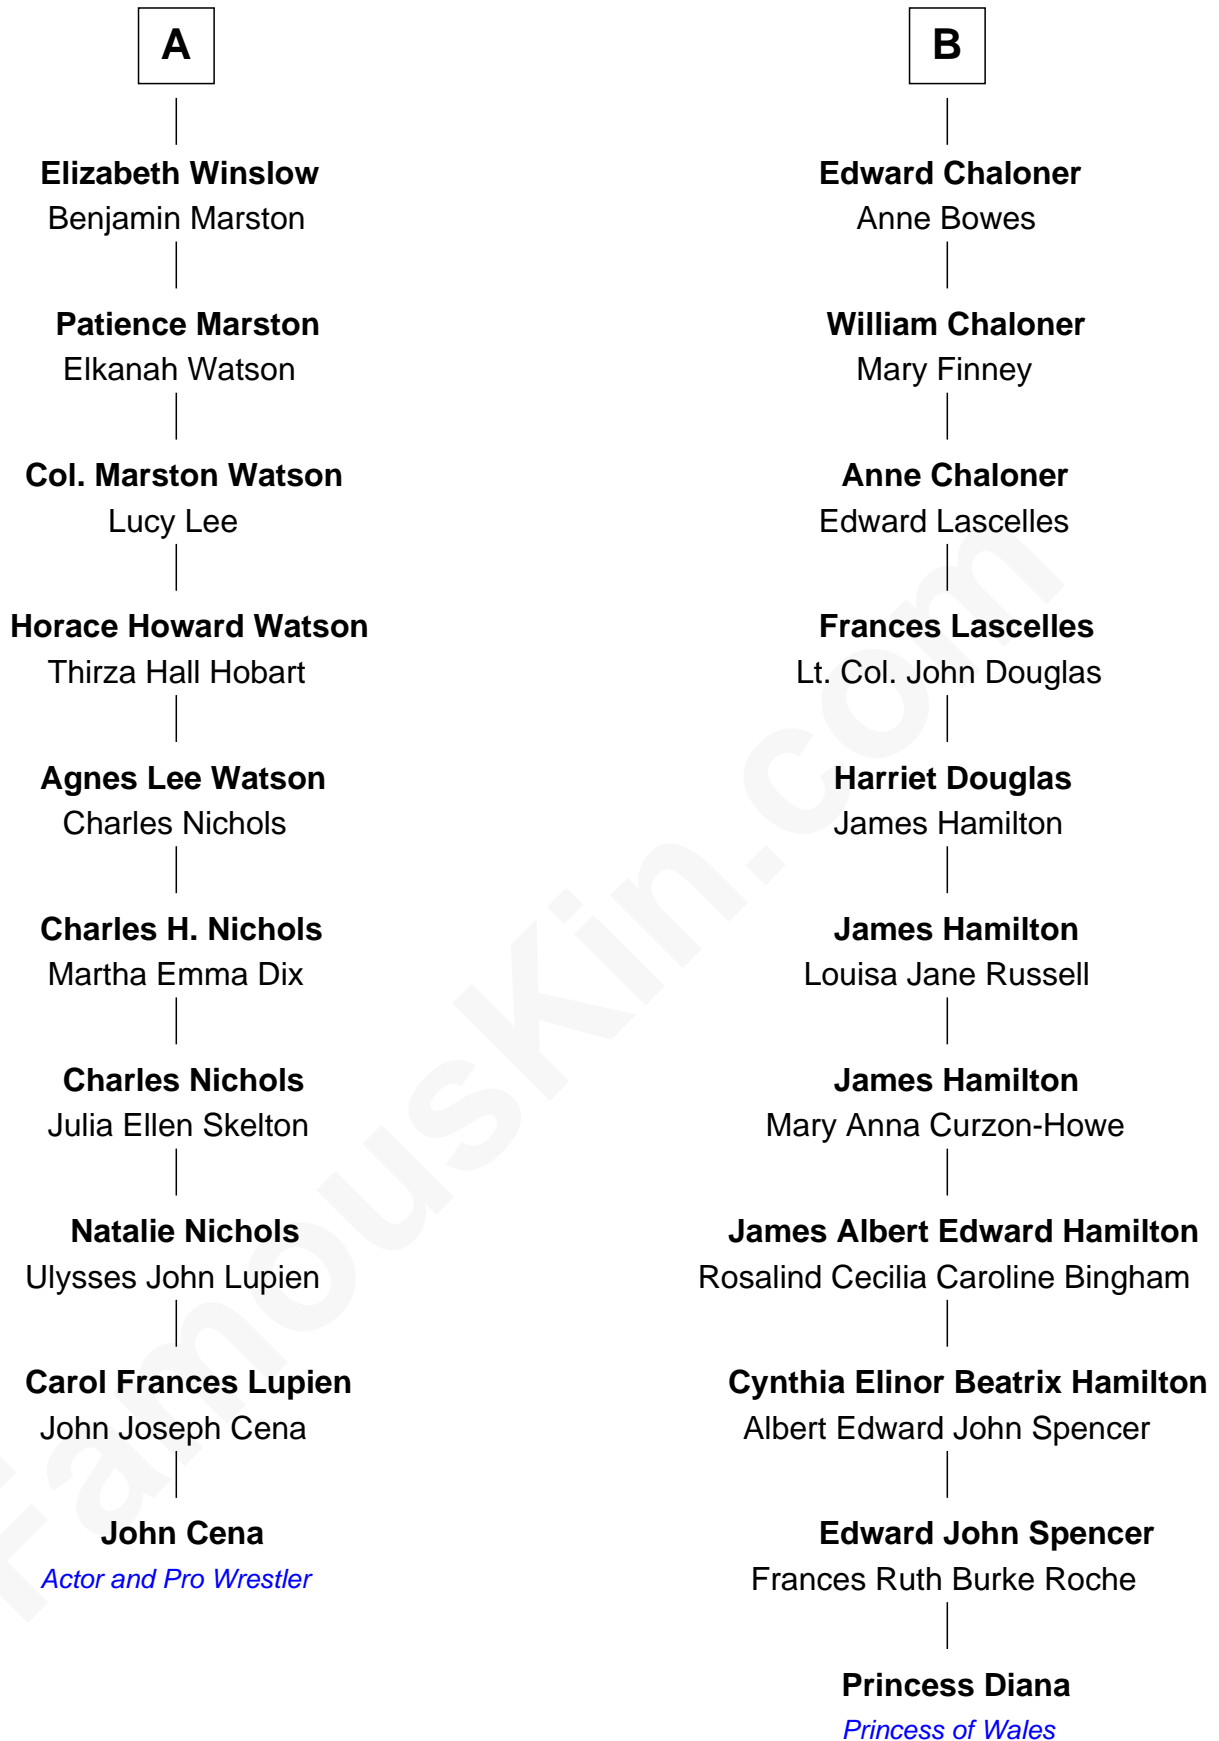

FamousKin.com

Relationship Chart of

John Cena

Movie Actor and WWE Pro Wrestler

16th cousin 1 time removed of

Princess Diana
Princess of Wales

Sir Thomas West

with wife
Eleanor Copley

with wife
Elizabeth Mortimer

Sir George West
Elizabeth Morton

Elizabeth West
Charles Somerset

Sir William West
Elizabeth Strange

Mary Somerset
Sir William Grey

Sir Thomas West
Anne Knollys

Honora Grey
Henry Denny

Penelope West
Herbert Pelham

Katherine Denny
Sir George Fleetwood

Herbert Pelham
Jemima Waldegrave

Honora Fleetwood
Sir David Watkins

Penelope Pelham
Gov. Josiah Winslow

Katherine Watkins
Sir David Foulis

Isaac Winslow
Sarah Wensley

Honora Foulis
William Chaloner

A

B

John Cena photo by [Edward Joseph Hersom II](#)