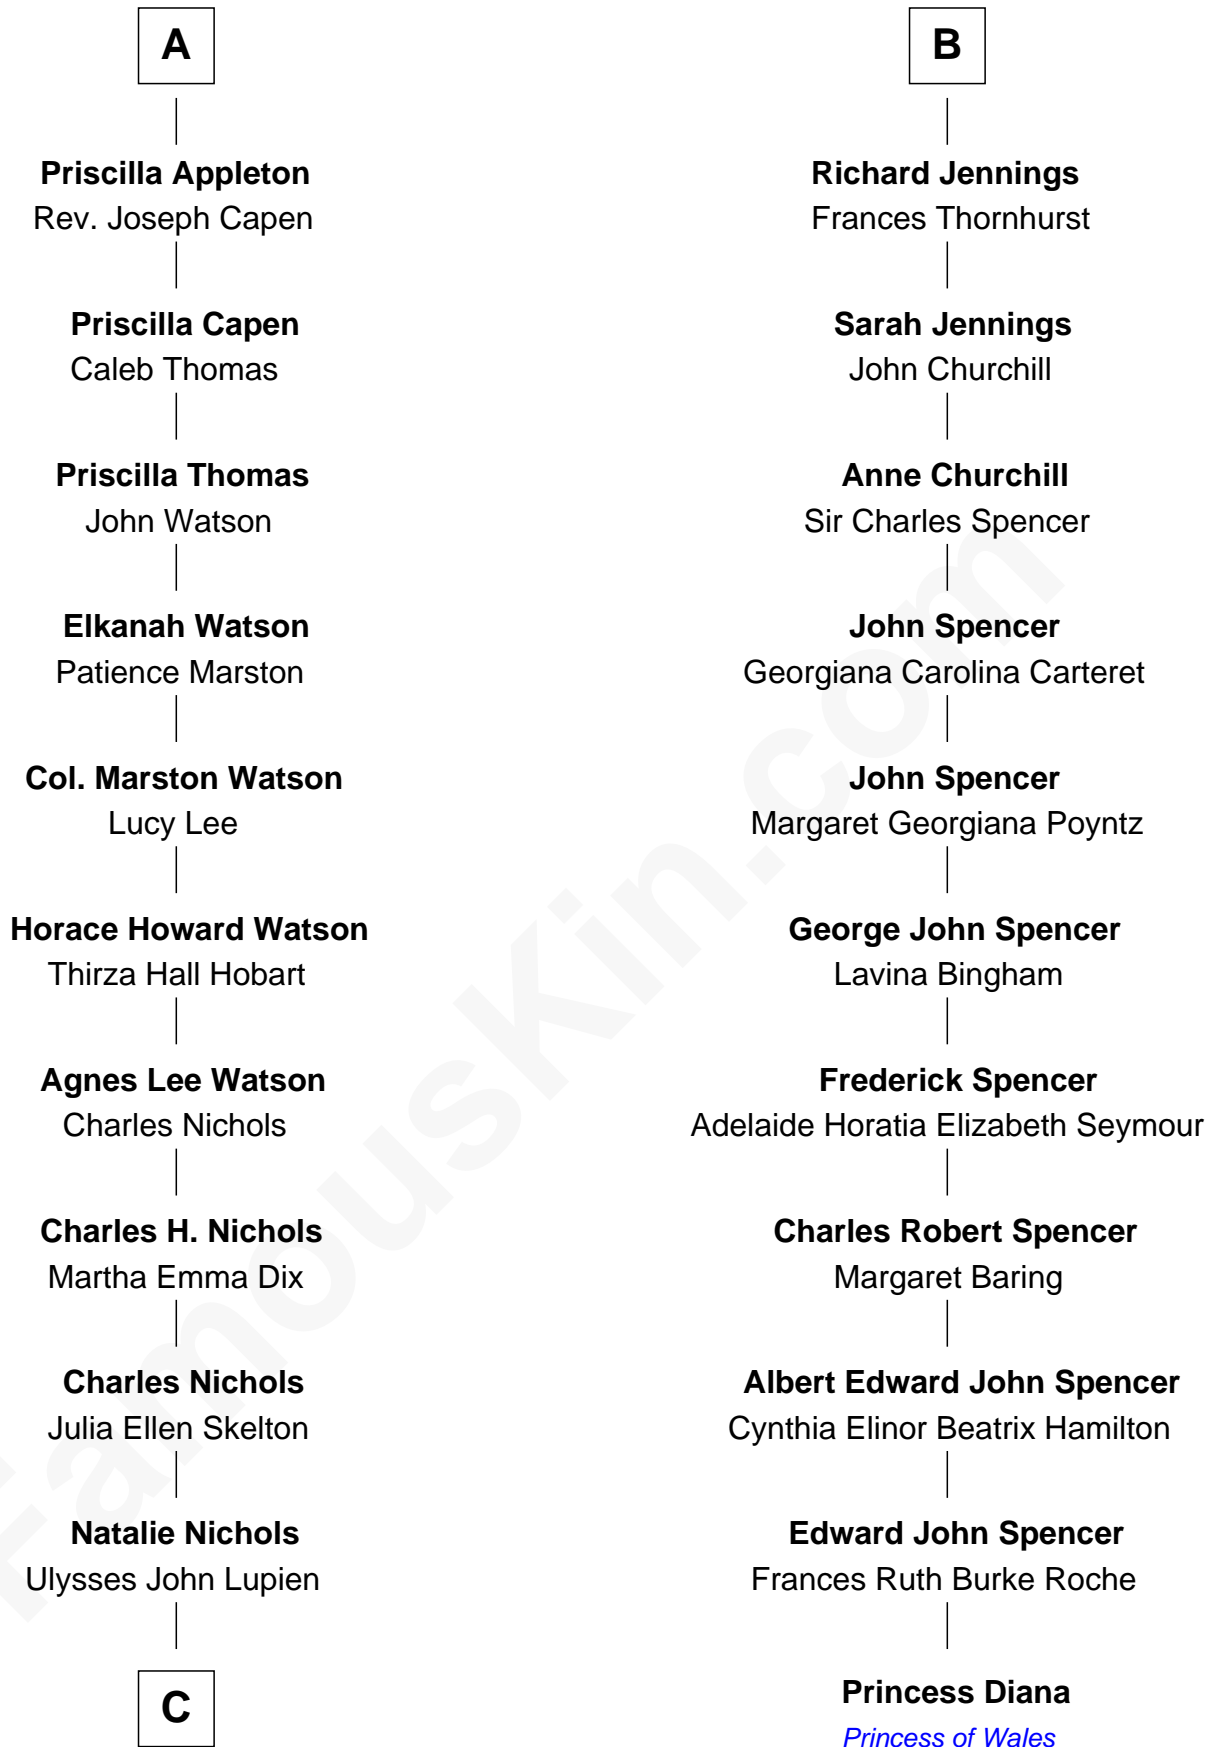

FamousKin.com

Relationship Chart of

John Cena

Movie Actor and WWE Pro Wrestler

17th cousin 1 time removed of

Princess Diana
Princess of Wales

John Cornish

C