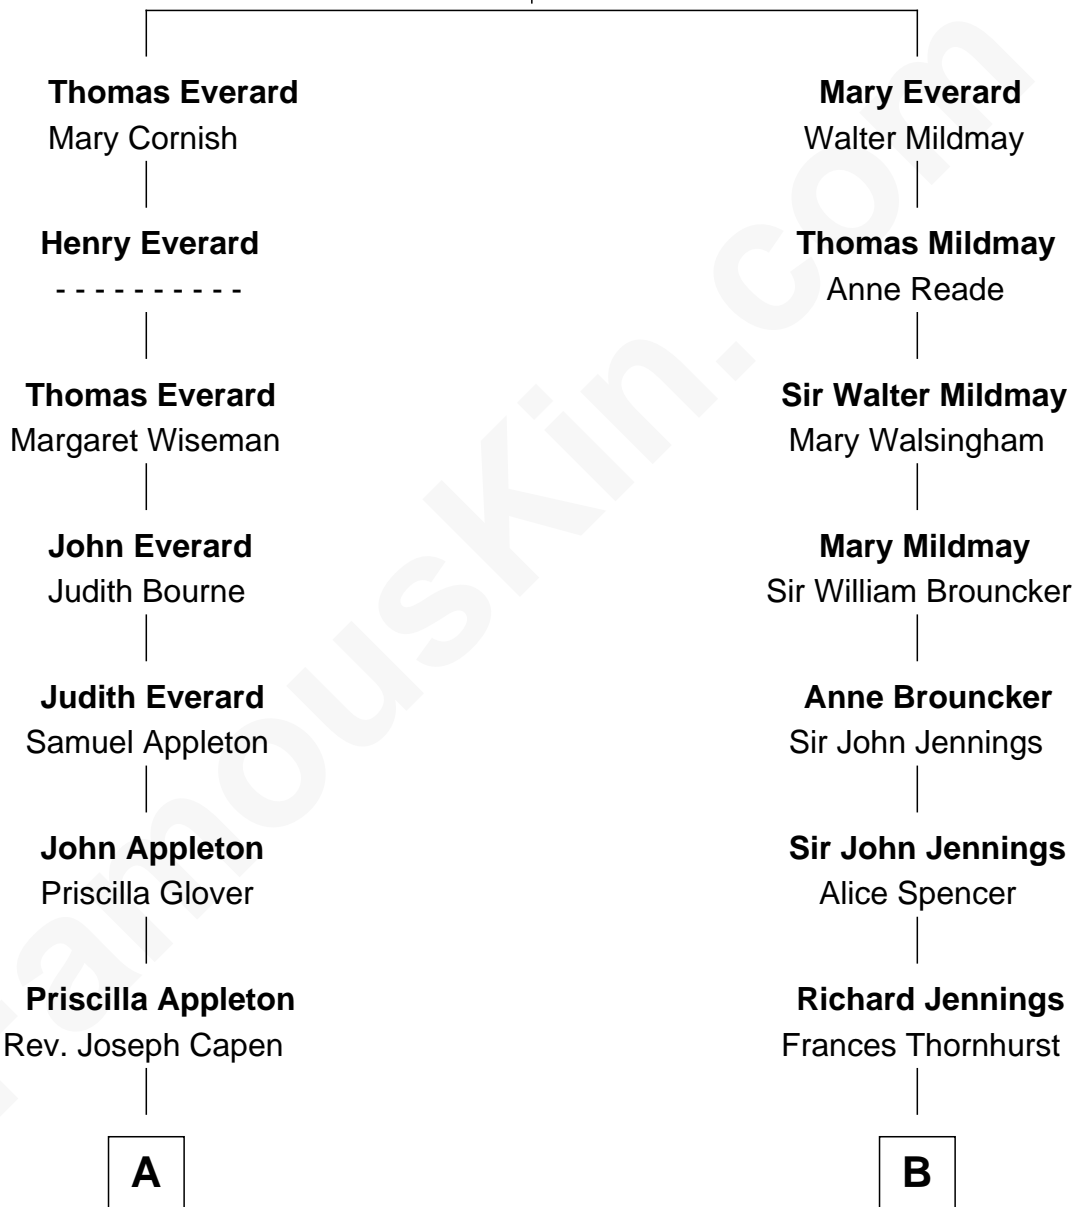

## Relationship Chart of

### John Cena

*Movie Actor and WWE Pro Wrestler*

16th cousin 1 time removed of

**Princess Diana**  
*Princess of Wales*

**John Everard**

-----

John Cena photo by [Edward Joseph Hersom II](#)