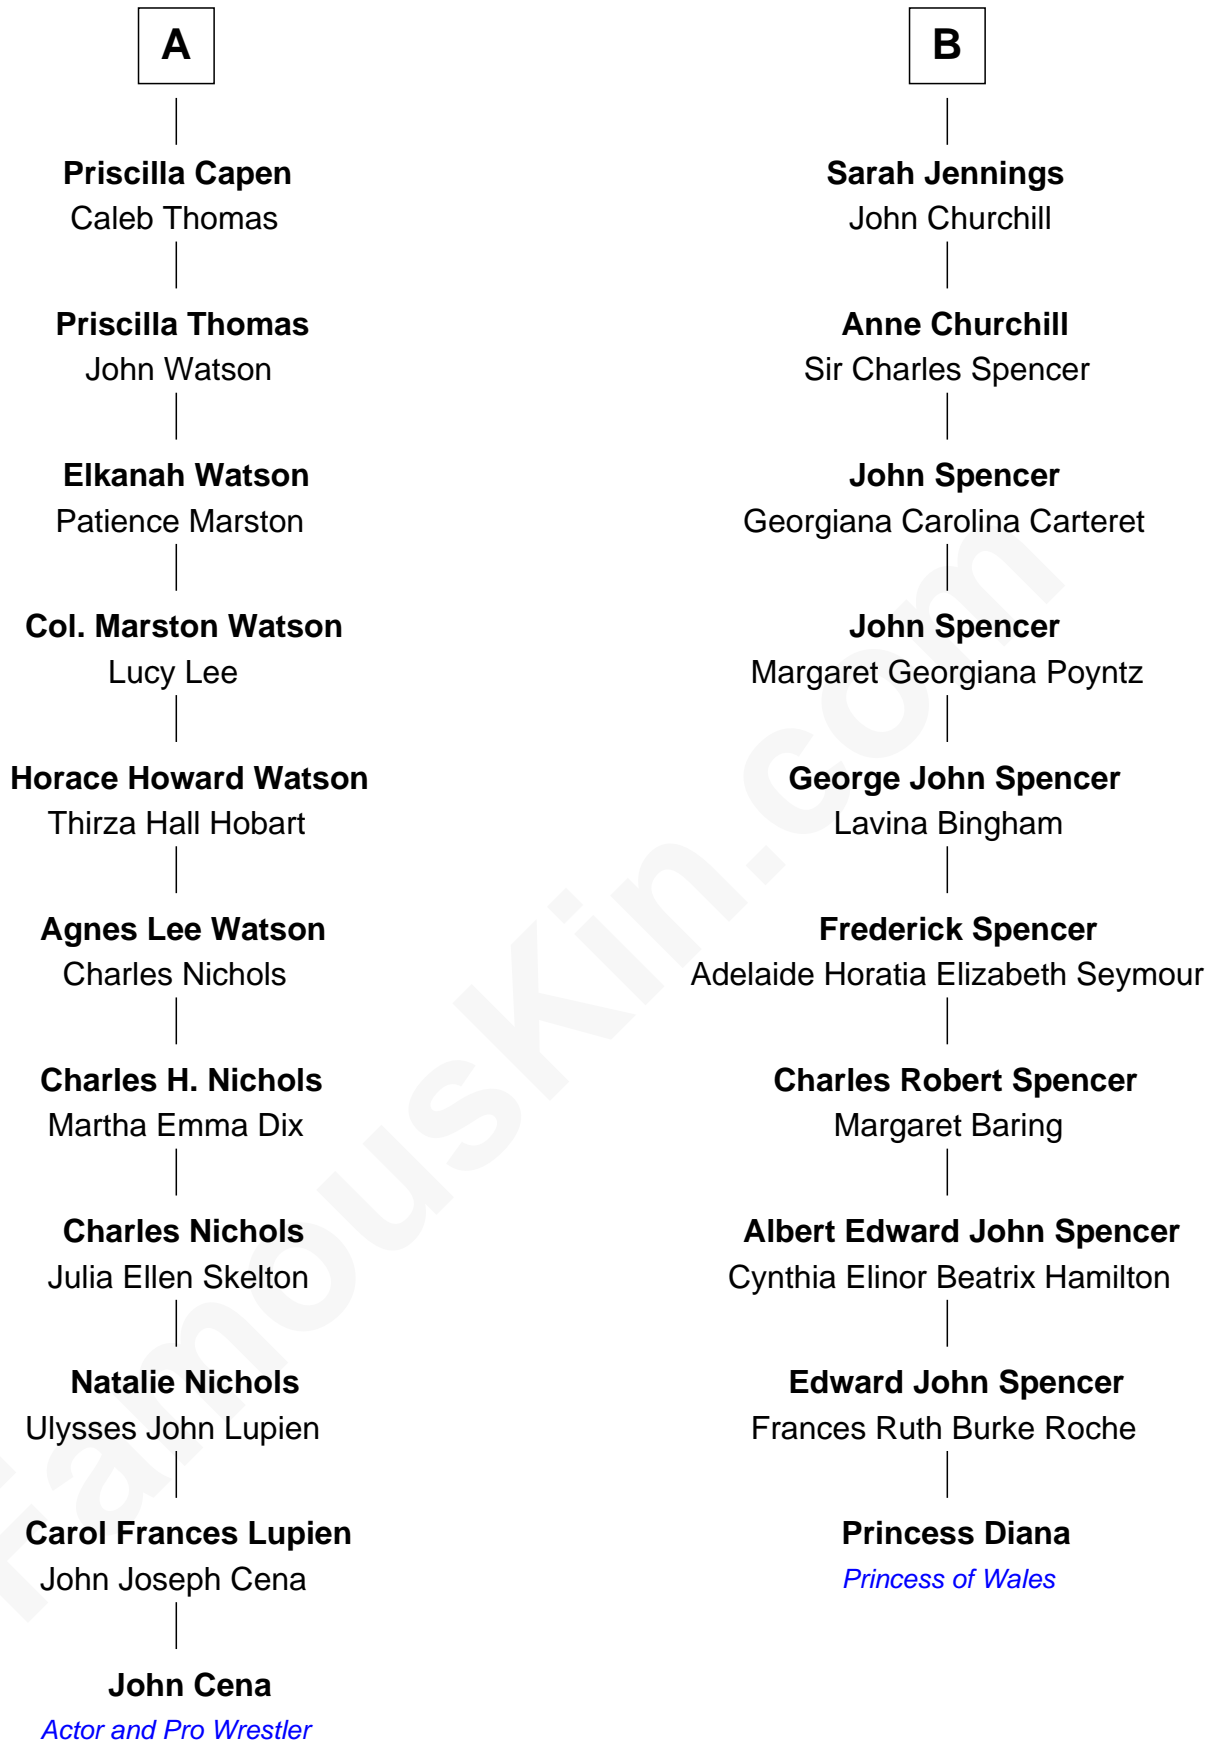

## Relationship Chart of

### John Cena

*Movie Actor and WWE Pro Wrestler*

16th cousin 1 time removed of

**Princess Diana**  
*Princess of Wales*

**John Everard**

-----

John Cena photo by [Edward Joseph Hersom II](#)