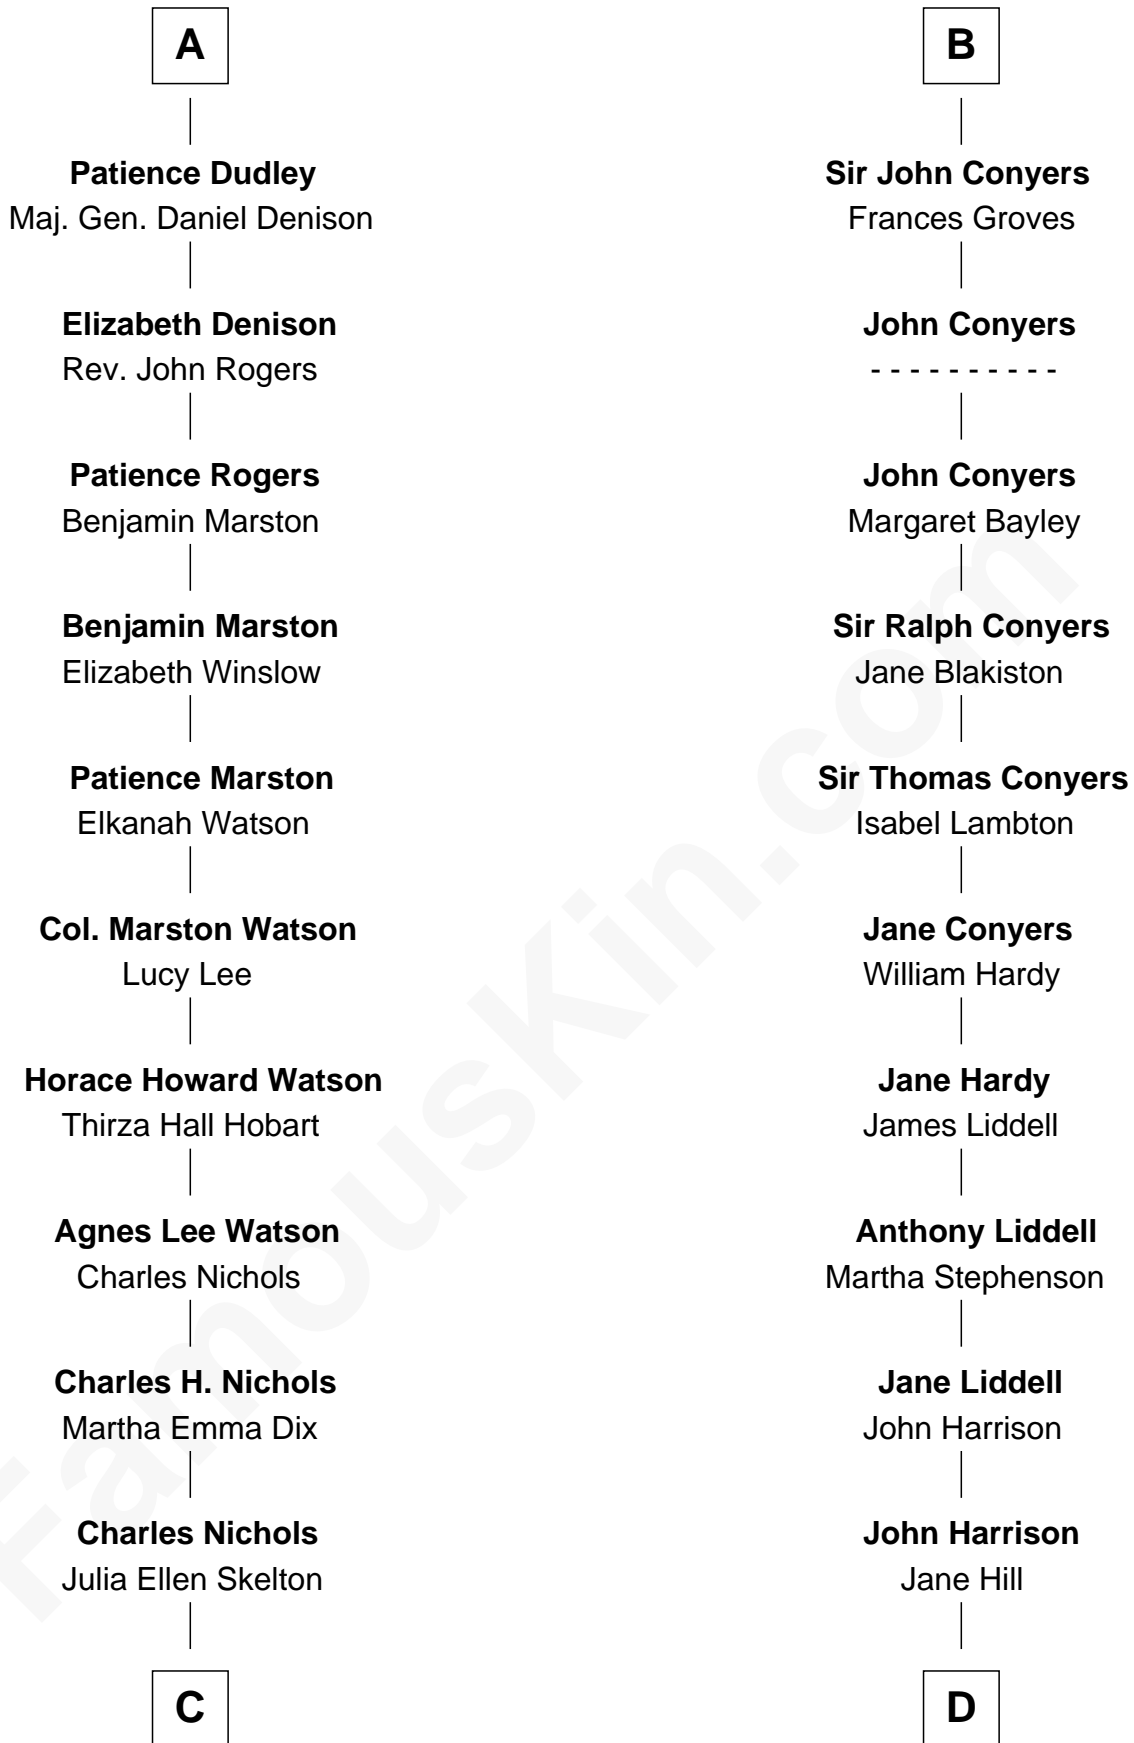

FamousKin.com

Relationship Chart of

John Cena

Movie Actor and WWE Pro Wrestler

19th cousin 1 time removed of

Catherine Middleton

Princess of Wales

C

Natalie Nichols
Ulysses John Lupien

Carol Frances Lupien
John Joseph Cena

John Cena
Actor and Pro Wrestler

D

Thomas Harrison
Elizabeth Mary Temple

Dorothy Harrison
Ronald John James Goldsmith

Carole Elizabeth Goldsmith
Michael Francis Middleton